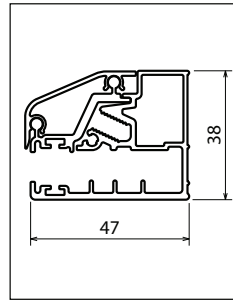

Cromo
Chrome

COD. K

MEDIDAS QUE OCUPAN LOS PERFILES EN LA PARED / OVERALL DIMENSIONS FIXING PROFILES

a pared / wall

GALA A / G / 1B / 2P / 2A / R

KP01GA1MO-K

a pared / wall

para fijo lateral / side panel

KP01GA1FI-K

bisagra fija a pared

para todos los modelos
con bisagra

wall

for all models whit brackets

SFGA2MO1-K

TOMA DE MEDIDAS / HOW TO TAKE THE MEASUREMENTS

Tomar las medidas desde la pared hasta el borde externo del plato de ducha.

Take the measurements from wall to the external edge of the shower tray. Dimensions must be taken once the walls are finished and tiled, according to the above drawings.

Tomar medidas de pared a pared, medir la parte baja, la central y la superior. Cursar el pedido con la medida más pequeña.

Take the measurements from wall to wall at the bottom, at the top, in the middle and use the smallest. Dimensions must be taken once the walls are finished and tiled, according to the above drawings.

BARRA DE SUJECCIÓN / SUPPORT BAR