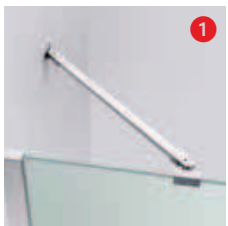

1

Barra orientable

- 1 barra orientable
- 1 pieza de fijación a pared
- 1 pieza de fijación al cristal

Swinging support bar

- 1 swinging support bar
- 1 wall attachment
- 1 glass clamps

Color perfil Profile	cms	Código Code	
Blanco White	100	R80KUOR100-D	
Silver		R80KUOR100-B	
Negro Black		R80KUOR100-H	
Cromo Chrome		R80KUOR100-K	
Blanco White	150	R80KUOR150-D	
Silver		R80KUOR150-B	
Negro Black		R80KUOR150-H	
Cromo Chrome		R80KUOR150-K	
Blanco White	180	R80KUOR180-D	
Silver		R80KUOR180-B	
Negro Black		R80KUOR180-H	
Cromo Chrome		R80KUOR180-K