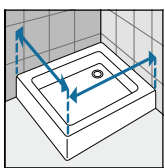

KP01GA1FI-K

bisagra fija a pared

para todos los modelos
con bisagra

wall

for all models whit brackets

SFGA2MO1-K

TOMA DE MEDIDAS / HOW TO TAKE THE MEASUREMENTS

Tomar las medidas desde la pared hasta el borde externo del plato de ducha.

Take the measurements from wall to the external edge of the shower tray. Dimensions must be taken once the walls are finished and tiled, according to the above drawings.

Tomar medidas de pared a pared, medir la parte baja, la central y la superior. Cursar el pedido con la medida más pequeña.

Take the measurements from wall to wall at the bottom, at the top, in the middle and use the smallest. Dimensions must be taken once the walls are finished and tiled, according to the above drawings.

BARRA DE SUJECCIÓN / SUPPORT BAR