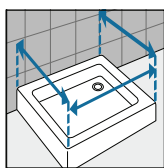

KP01GA1FI-K

bisagra fija a pared

para todos los modelos
con bisagra

wall

for all models whit brackets

SFGA2MO1-K

TOMA DE MEDIDAS / HOW TO TAKE THE MEASUREMENTS

Tomar las medidas desde la pared hasta el borde externo del plato de ducha.

Take the measurements from wall to the external edge of the shower tray. Dimensions must be taken once the walls are finished and tiled, according to the above drawings.

Tomar medidas de pared a pared, medir la parte baja, la central y la superior. Cursar el pedido con la medida más pequeña.

Take the measurements from wall to wall at the bottom, at the top, in the middle and use the smallest. Dimensions must be taken once the walls are finished and tiled, according to the above drawings.

BARRA DE SUJECCIÓN / SUPPORT BAR