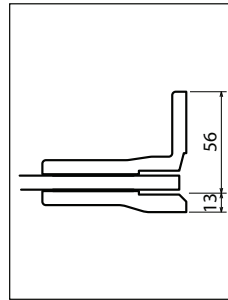

Cromo
Chrome

COD. K

MEDIDAS QUE OCUPAN LOS PERFILES EN LA PARED / OVERALL DIMENSIONS FIXING PROFILES

a pared / wall

GALA A / G / 1B / 2P / 2A / R

KP01GA1MO-K

a pared / wall

para fijo lateral / side panel

KP01GA1FI-K

bisagra fija a pared

para todos los modelos
con bisagra

wall

for all models whit brackets

SFGA2MO1-K

TOMA DE MEDIDAS / HOW TO TAKE THE MEASUREMENTS

Tomar las medidas desde la pared hasta el borde externo del plato de ducha.

Take the measurements from wall to the external edge of the shower tray. Dimensions must be taken once the walls are finished and tiled, according to the above drawings.

Tomar medidas de pared a pared, medir la parte baja, la central y la superior. Cursar el pedido con la medida más pequeña.

Take the measurements from wall to wall at the bottom, at the top, in the middle and use the smallest. Dimensions must be taken once the walls are finished and tiled, according to the above drawings.

BARRA DE SUJECCIÓN / SUPPORT BAR