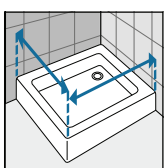

a pared / wall

GALA A / G / 1B / 2P / 2A / R

KP01GA1MO-K

a pared / wall

para fijo lateral / *side panel*

KP01GA1FI-K

bisagra fija a pared

para todos los modelos
con bisagra

wall

for all models whit brackets

SFGA2MO1-K

TOMA DE MEDIDAS / HOW TO TAKE THE MEASUREMEN

Tomar las medidas desde la pared hasta el borde externo del plato de ducha.
Take the measurements from wall to the external edge of the shower tray. Dimensions must be taken once the walls are finished and tiled, according to the above drawings.