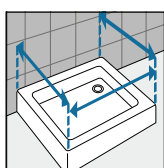

a pared / wall

GALA A / G / 1B / 2P / 2A / R

KP01GA1MO-K

a pared / wall

para fijo lateral / *side panel*

KP01GA1FI-K

bisagra fija a pared

para todos los modelos
con bisagra

wall

for all models whit brackets

SFGA2MO1-K

TOMA DE MEDIDAS / HOW TO TAKE THE MEASUREMEN

Tomar las medidas desde la pared hasta el borde externo del plato de ducha.
Take the measurements from wall to the external edge of the shower tray. Dimensions must be taken once the walls are finished and tiled, according to the above drawings.