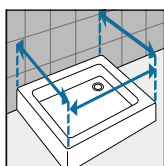

KP01GA1FI-K

bisagra fija a pared

para todos los modelos
con bisagra

wall

for all models whit brackets

SFGA2MO1-K

TOMA DE MEDIDAS / HOW TO TAKE THE MEASUREMENTS

Tomar las medidas desde la pared hasta el borde externo del plato de ducha.
Take the measurements from wall to the external edge of the shower tray. Dimensions must be taken once the walls are finished and tiled, according to the above drawings.

Tomar medidas de pared a pared, medir la parte baja, la central y la superior. Cursar el pedido con la medida más pequeña.
Take the measurements from wall to wall at the bottom, at the top, in the middle and use the smallest. Dimensions must be taken once the walls are finished and tiled, according to the above drawings.