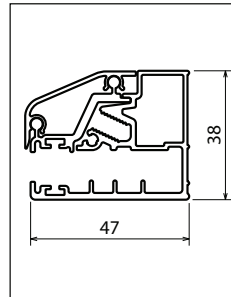

Cromo
Chrome

COD. K

MEDIDAS QUE OCUPAN LOS PERFILES EN LA PARED / OVERALL DIMENSIONS FIXING PROFILES

a pared / wall

GALA A / G / 1B / 2P / 2A / R

KP01GA1MO-K

a pared / wall

para fijo lateral / *side panel*

KP01GA1FI-K

bisagra fija a pared

para todos los modelos
con bisagra

wall

for all models whit brackets

SFGA2MO1-K

TOMA DE MEDIDAS / HOW TO TAKE THE MEASUREMENTS

Tomar las medidas desde la pared hasta el borde externo del plato de ducha.
Take the measurements from wall to the external edge of the shower tray. Dimensions must be taken once the walls are finished and tiled, according to the above drawings.