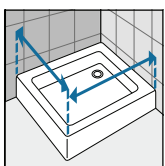

KP01GA1FI-K

bisagra fija a pared

para todos los modelos
con bisagra

wall

for all models whit brackets

SFGA2MO1-K

TOMA DE MEDIDAS / HOW TO TAKE THE MEASUREMENTS

Tomar las medidas desde la pared hasta el borde externo del plato de ducha.
Take the measurements from wall to the external edge of the shower tray. Dimensions must be taken once the walls are finished and tiled, according to the above drawings.

Tomar medidas de pared a pared, medir la parte baja, la central y la superior. Cursar el pedido con la medida más pequeña.
Take the measurements from wall to wall at the bottom, at the top, in the middle and use the smallest. Dimensions must be taken once the walls are finished and tiled, according to the above drawings.