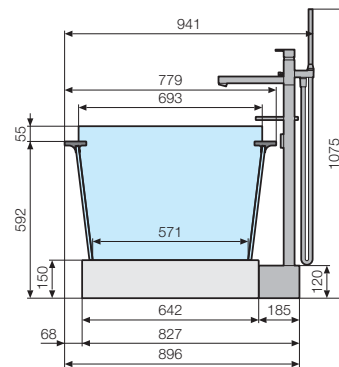

OPTIONAL

PIEDVASCA70	ADJUSTABLE SUPPORT KIT FOR BUILT-IN ONLY
PIEDVASCA75	
PIEDVASCA80	

For technical diagrams see page 206-207.

FLOOR-MOUNTED MIXER

ATTENTION:

The column base must be installed before floor foundation. Please comply with the given measurements.

HYDRAULIC CHARACTERISTICS

- Optimum dynamic pressure 2-5 bar
- Bath filler water flow rate: 16 lit/min at 3 bar.
- Hand Shower water flow rate: 11 lit/min at 3 bar.

SENSE 1

4 Recommended position for floor drainpipe.

HYDRAULIC CHARACTERISTICS

- Syphon connection 1 1/2"

Technical Diagrams

SENSE 4 170x70

in case of wall connection

in case of floor connection

in case of built-in bathtub

SENSE 4 170x75