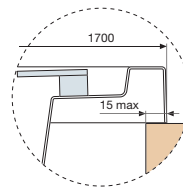

in case of built-in bathtub