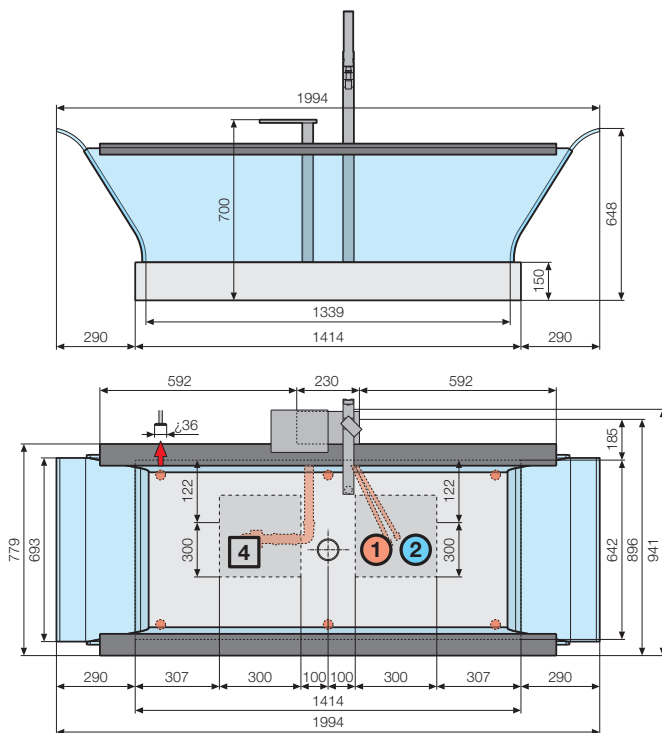

SENSE 1

4 Recommended position for floor drainpipe.

HYDRAULIC CHARACTERISTICS

- Syphon connection 1 1/2"