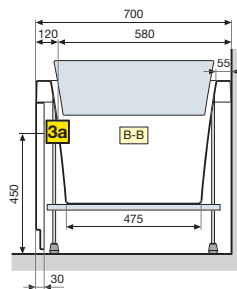

HYDRAULIC CHARACTERISTICS

- Syphon connection 1 1/2"

Technical Diagrams

SENSE 4 170x70

in case of wall connection

in case of floor connection

in case of built-in bathtub

SENSE 4 170x75