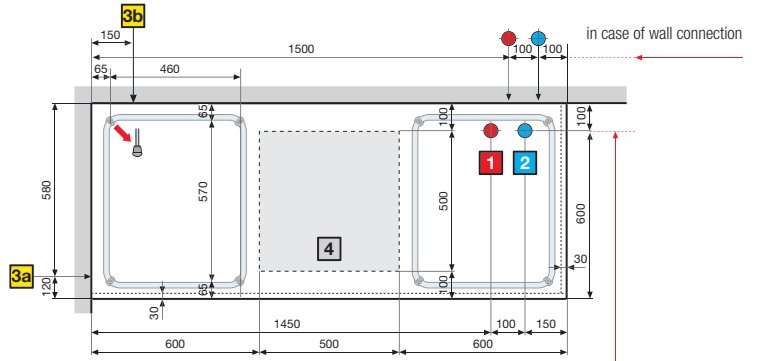

HYDRAULIC CHARACTERISTICS

- Syphon connection 1 1/2"

Technical Diagrams

SENSE 4 170x70

in case of wall connection

in case of floor connection

in case of built-in bathtub

SENSE 4 170x75