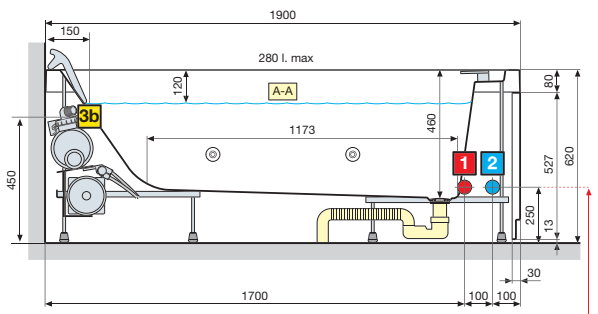

HYDRAULIC CHARACTERISTICS

- Syphon connection 1 1/2"

Technical Diagrams

SENSE 4 170x70

in case of wall connection

in case of floor connection

in case of built-in bathtub

SENSE 4 170x75

HYDRAULIC CHARACTERISTICS

- 8 whirlpool nozzles
- 10 airpool nozzles
- 6 back airpool nozzles
- Siphon connection with 1 1/2" coupling

ELECTRICAL CHARACTERISTICS

- Voltage 220-230 V
- Frequency 50 Hz
- Maximum absorbed power: whirlpool 880 W, airpool 900 W, whirlpool + airpool: 1800 W

Technical Diagrams

SENSE 4 180x80

in case of wall connection

in case of floor connection

in case of built-in bathtub

SENSE 4 190x80

in case of wall connection

in case of floor connection