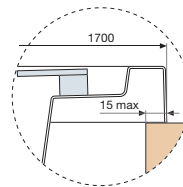

HYDRAULIC CHARACTERISTICS

- Optimum dynamic pressure 2-5 bar
- Bath filler water flow rate: 16 lit/min at 3 bar.
- Hand Shower water flow rate: 11 lit/min at 3 bar.

SENSE 1

4 Recommended position for floor drainpipe.

HYDRAULIC CHARACTERISTICS

- Syphon connection 1 1/2"

Technical Diagrams

SENSE 4 170x70

in case of wall connection

in case of floor connection

in case of built-in bathtub

SENSE 4 170x75