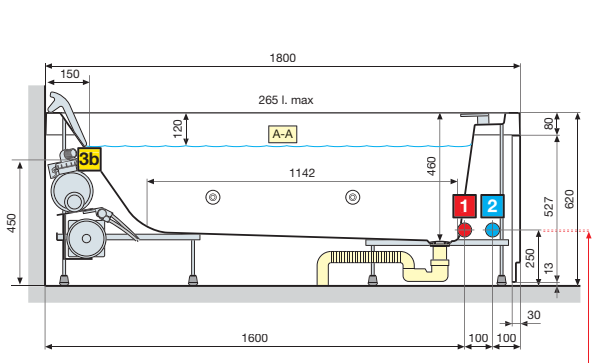

HYDRAULIC CHARACTERISTICS

- Syphon connection 1 1/2"

Technical Diagrams

SENSE 4 170x70

in case of wall connection

in case of floor connection

in case of built-in bathtub

SENSE 4 170x75

HYDRAULIC CHARACTERISTICS

- 8 whirlpool nozzles
- 10 airpool nozzles
- 6 back airpool nozzles
- Siphon connection with 1 1/2" coupling

ELECTRICAL CHARACTERISTICS

- Voltage 220-230 V
- Frequency 50 Hz
- Maximum absorbed power: whirlpool 880 W, airpool 900 W, whirlpool + airpool: 1800 W

Technical Diagrams

SENSE 4 180x80

in case of wall connection

in case of floor connection

in case of built-in bathtub

SENSE 4 190x80

in case of wall connection

in case of floor connection