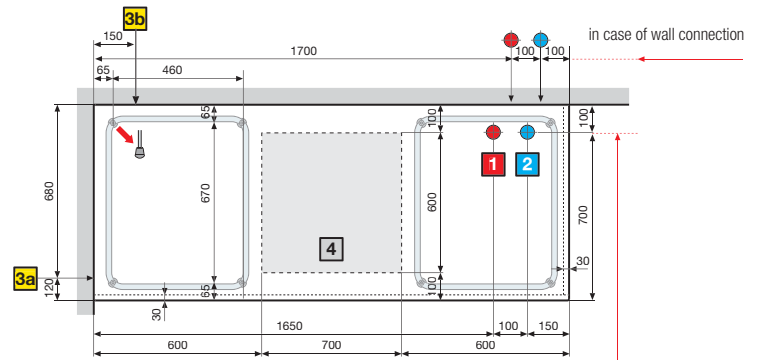

Technical Diagrams

SENSE 4 180x80

in case of wall connection

in case of floor connection

in case of built-in bathtub

SENSE 4 190x80

in case of wall connection

in case of floor connection