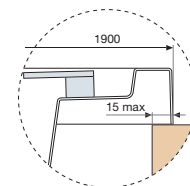

in case of built-in bathtub