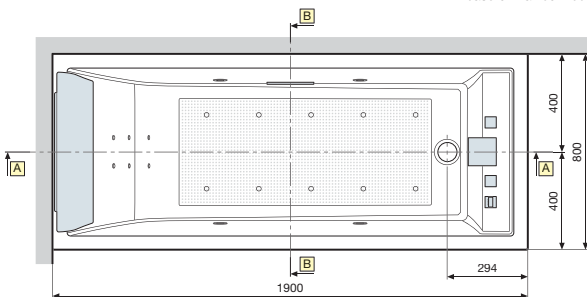

Technical Diagrams

SENSE 4 180x80

in case of wall connection

in case of floor connection

in case of built-in bathtub

SENSE 4 190x80

in case of wall connection

in case of floor connection