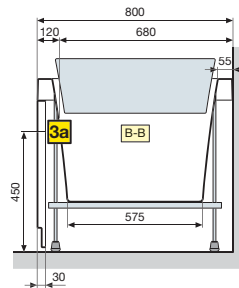

Technical Diagrams

SENSE 4 180x80

in case of wall connection

in case of floor connection

in case of built-in bathtub

SENSE 4 190x80

in case of wall connection

in case of floor connection