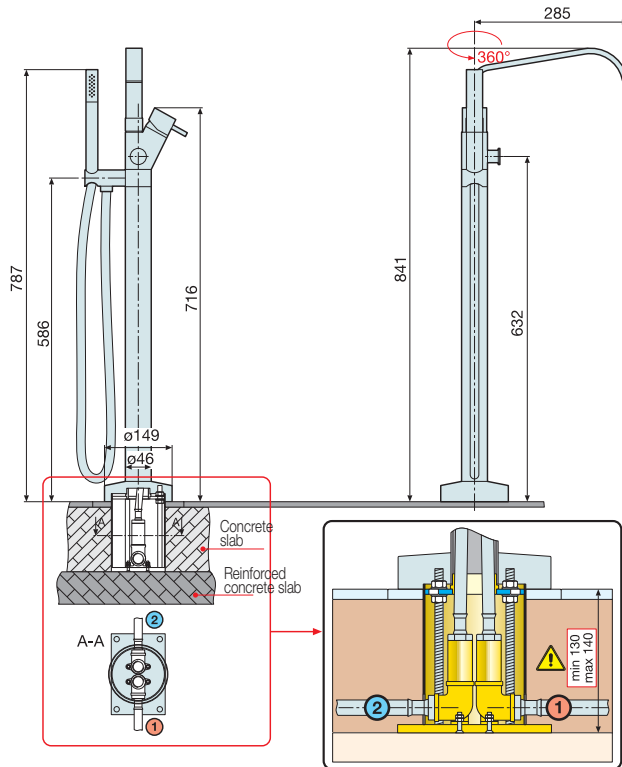

FLOOR-MOUNTED MIXER

ATTENTION:

The column base must be installed before floor foundation. Please comply with the given measurements.

HYDRAULIC CHARACTERISTICS

- Optimum dynamic pressure 2-5 bar
- Bath filler water flow rate: 16 lit/min at 3 bar.
- Hand Shower water flow rate: 11 lit/min at 3 bar.