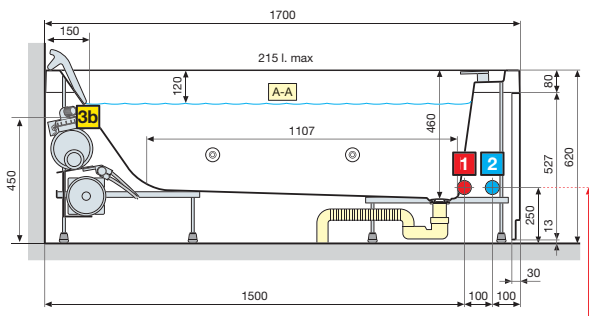

OPTIONAL

PIEDVASCA70	ADJUSTABLE SUPPORT KIT FOR BUILT-IN ONLY
PIEDVASCA75	
PIEDVASCA80	

For technical diagrams see page 206-207.

FLOOR-MOUNTED MIXER

ATTENTION:

The column base must be installed before floor foundation. Please comply with the given measurements.

HYDRAULIC CHARACTERISTICS

- Optimum dynamic pressure 2-5 bar
- Bath filler water flow rate: 16 lit/min at 3 bar.
- Hand Shower water flow rate: 11 lit/min at 3 bar.

SENSE 1

4 Recommended position for floor drainpipe.

HYDRAULIC CHARACTERISTICS

- Syphon connection 1 1/2"

Technical Diagrams

SENSE 4 170x70

in case of wall connection

in case of floor connection

in case of built-in bathtub

SENSE 4 170x75