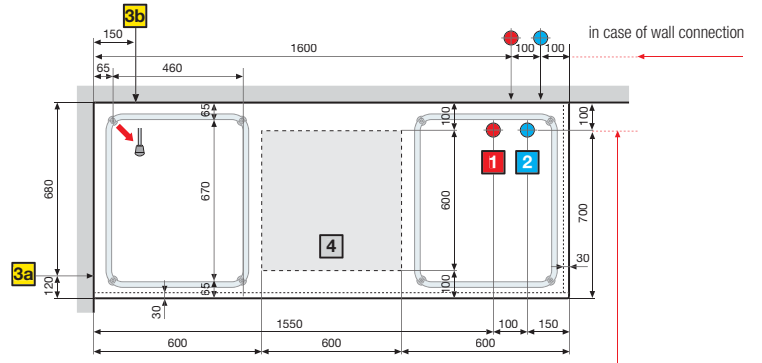

HYDRAULIC CHARACTERISTICS

- Syphon connection 1 1/2"

Technical Diagrams

SENSE 4 170x70

in case of wall connection

in case of floor connection

in case of built-in bathtub

SENSE 4 170x75

Technical Diagrams

SENSE 4 180x80

in case of wall connection

in case of floor connection

in case of built-in bathtub

SENSE 4 190x80

in case of wall connection

in case of floor connection