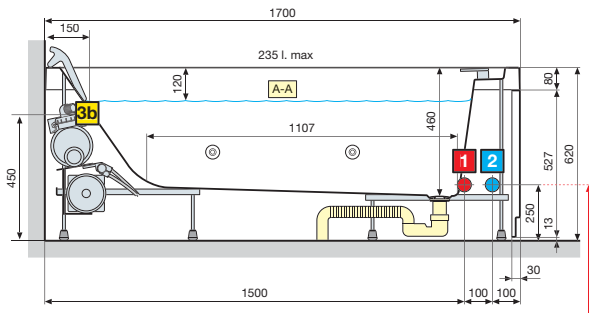

HYDRAULIC CHARACTERISTICS

- Optimum dynamic pressure 2-5 bar
- Bath filler water flow rate: 16 lit/min at 3 bar.
- Hand Shower water flow rate: 11 lit/min at 3 bar.

SENSE 1

4 Recommended position for floor drainpipe.

HYDRAULIC CHARACTERISTICS

- Syphon connection 1 1/2"

Technical Diagrams

SENSE 4 170x70

in case of wall connection

in case of floor connection

in case of built-in bathtub

SENSE 4 170x75

in case of wall connection

in case of floor connection

in case of built-in bathtub

WARNING:
it could be dangerous for pace-maker wearer.

No pacemakers

The whirlpool bath system must be fitted upstream with a 30 mA circuit breaker with a minimum contact of 3mm.