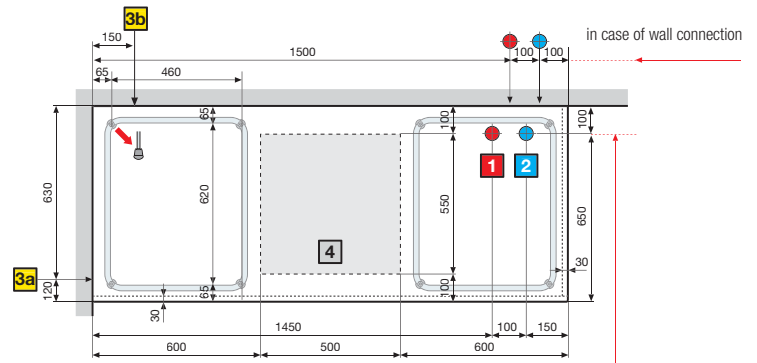

in case of floor connection