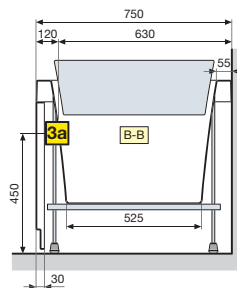

Technical Diagrams

SENSE 4 170x70

SENSE 4 170x75

WARNING:
it could be dangerous for pace-maker wearer.

No pacemakers

The whirlpool bath system must be fitted upstream with a 30 mA circuit breaker with a minimum contact of 3mm.

HYDRAULIC CHARACTERISTICS

- 8 whirlpool nozzles
- 10 airpool nozzles
- 6 back airpool nozzles
- Siphon connection with 1 1/2" coupling

ELECTRICAL CHARACTERISTICS

- Voltage 220-230 V
- Frequency 50 Hz
- Maximum absorbed power: whirlpool 880 W, airpool 900 W, whirlpool + airpool: 1800 W