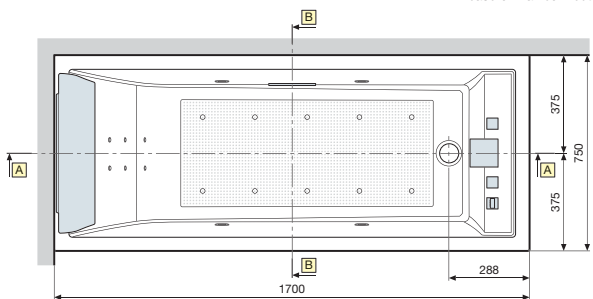

WARNING:
it could be dangerous for pace-maker wearer.

No pacemakers

The whirlpool bath system must be fitted upstream with a 30 mA circuit breaker with a minimum contact of 3mm.

HYDRAULIC CHARACTERISTICS

- 8 whirlpool nozzles
- 10 airpool nozzles
- 6 back airpool nozzles
- Siphon connection with 1 1/2" coupling

ELECTRICAL CHARACTERISTICS

- Voltage 220-230 V
- Frequency 50 Hz
- Maximum absorbed power: whirlpool 880 W, airpool 900 W, whirlpool + airpool: 1800 W