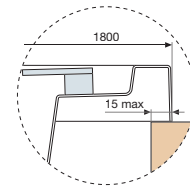

HYDRAULIC CHARACTERISTICS

- Syphon connection 1 1/2"

Technical Diagrams

SENSE 4 170x70

in case of wall connection

in case of floor connection

in case of built-in bathtub

SENSE 4 170x75

Technical Diagrams

SENSE 4 180x80

in case of wall connection

in case of floor connection

in case of built-in bathtub

SENSE 4 190x80

in case of wall connection

in case of floor connection