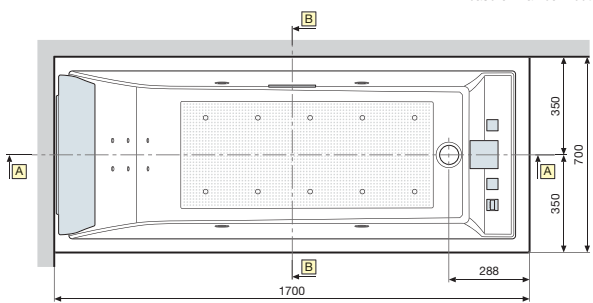

HYDRAULIC CHARACTERISTICS

- Syphon connection 1 1/2"

Technical Diagrams

SENSE 4 170x70

in case of wall connection

in case of floor connection

in case of built-in bathtub

SENSE 4 170x75