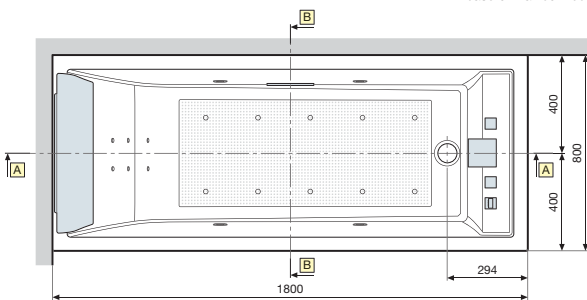

Technical Diagrams

SENSE 4 180x80

in case of wall connection

in case of floor connection

in case of built-in bathtub

SENSE 4 190x80

in case of wall connection

in case of floor connection