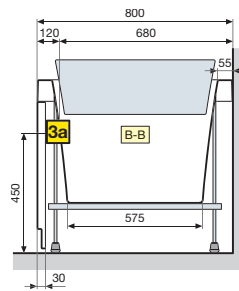

Technical Diagrams

SENSE 4 180x80

in case of wall connection

in case of floor connection

in case of built-in bathtub

SENSE 4 190x80

in case of wall connection

in case of floor connection