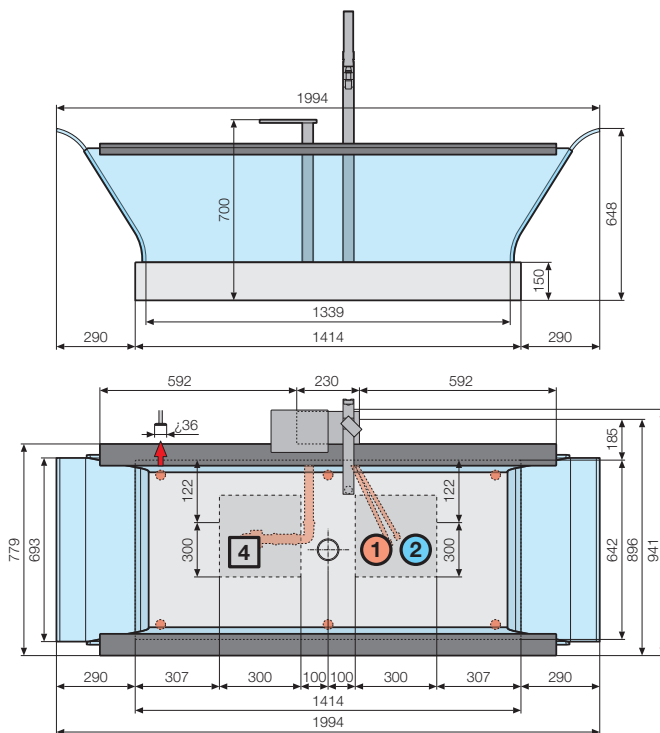

# Sense 1

Freestanding bathtub, extra clear crystal  
with floor mounted single lever mixer and waste

cm 200x78 capacity 260 lt.

200 x 78 x 66 H		<b>CR12200782-A0K</b>			<b>CR12200782-H0K</b>	
-----------------	---	-----------------------	--	--	-----------------------	--

FEATURES: Floor mounted single lever mixer and waste

**Compulsory**  
Imperial to Metric flex  
waste adaptor

## FLOOR-MOUNTED MIXER

**ATTENTION:**

The column base must be installed before floor foundation. Please comply with the given measurements.

**HYDRAULIC CHARACTERISTICS**

- Optimum dynamic pressure 2-5 bar
- Bath filler water flow rate: 16 lit/min at 3 bar.
- Hand Shower water flow rate: 11 lit/min at 3 bar.

## SENSE 1

4 Recommended position for floor drainpipe.

**HYDRAULIC CHARACTERISTICS**

- Syphon connection 1 1/2"