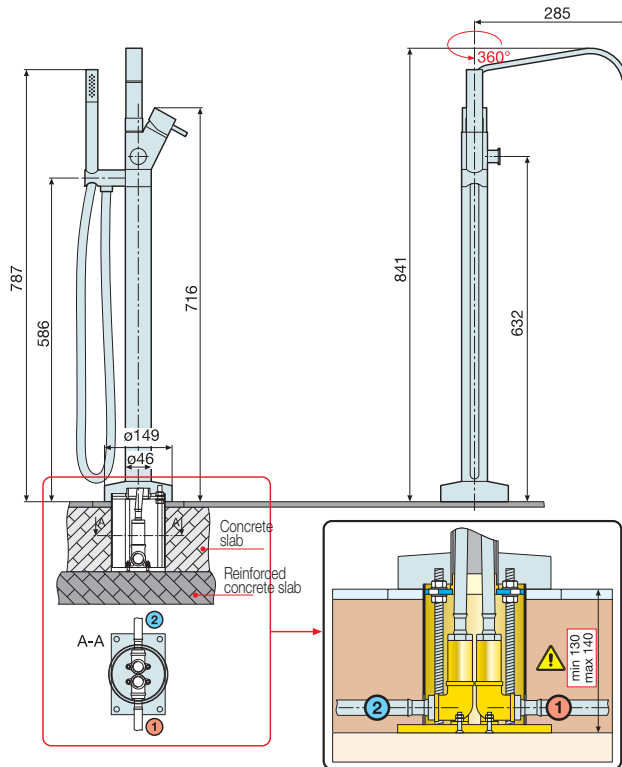

200 x 78 x 66 H		<b>CR12200782-A0K</b>			<b>CR12200782-H0K</b>	
-----------------	---	-----------------------	--	--	-----------------------	--

FEATURES: Floor mounted single lever mixer and waste

**Compulsory**  
Imperial to Metric flex  
waste adaptor

Code	<b>RISCCAB</b>
Price	

For technical diagrams see page 202.

## FLOOR-MOUNTED MIXER

**ATTENTION:**

The column base must be installed before floor foundation. Please comply with the given measurements.

**HYDRAULIC CHARACTERISTICS**

- Optimum dynamic pressure 2-5 bar
- Bath filler water flow rate: 16 lit/min at 3 bar.
- Hand Shower water flow rate: 11 lit/min at 3 bar.

## SENSE 1

4 Recommended position for floor drainpipe.

**HYDRAULIC CHARACTERISTICS**

- Syphon connection 1 1/2"