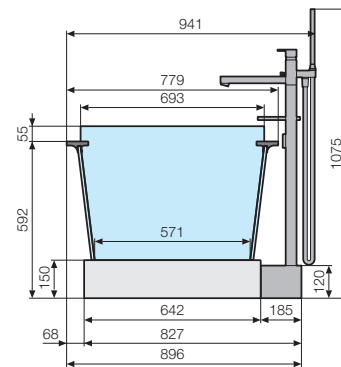

# Sense 1

Freestanding bathtub, extra clear crystal  
with floor mounted single lever mixer and waste

cm 200x78 capacity 260 lt.

200 x 78 x 66 H		<b>CR12200782-A0K</b>			<b>CR12200782-H0K</b>	
-----------------	---	-----------------------	--	--	-----------------------	--

FEATURES: Floor mounted single lever mixer and waste

**Compulsory**  
Imperial to Metric flex  
waste adaptor

## FLOOR-MOUNTED MIXER

**ATTENTION:**

The column base must be installed before floor foundation. Please comply with the given measurements.

**HYDRAULIC CHARACTERISTICS**

- Optimum dynamic pressure 2-5 bar
- Bath filler water flow rate: 16 lit/min at 3 bar.
- Hand Shower water flow rate: 11 lit/min at 3 bar.

## SENSE 1

4 Recommended position for floor drainpipe.

**HYDRAULIC CHARACTERISTICS**

- Syphon connection 1 1/2"