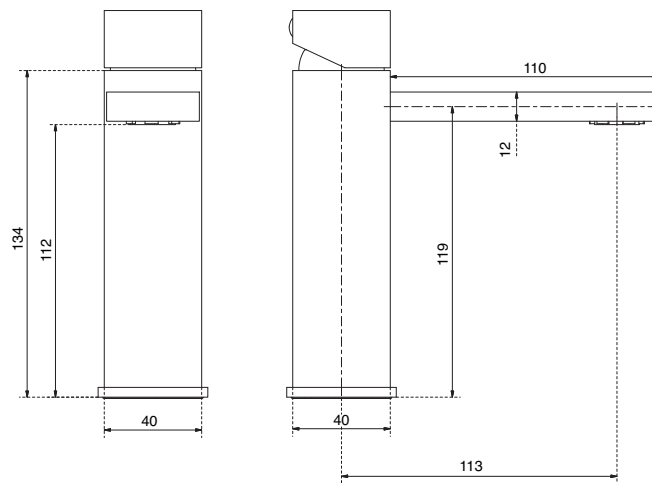

RANGE PHONTE 1 BASIN - LOW VERSION