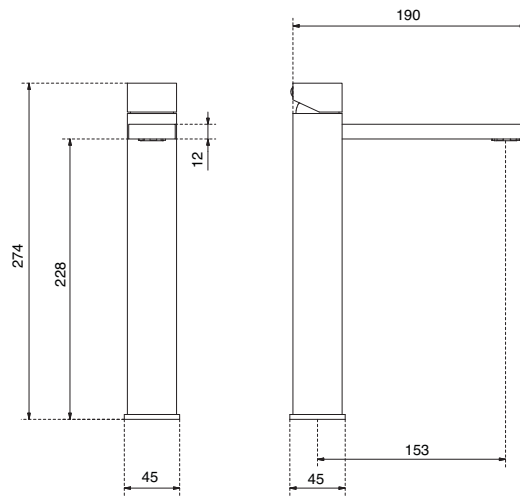

RANGE PHONTE 1 BASIN - HIGH VERSION