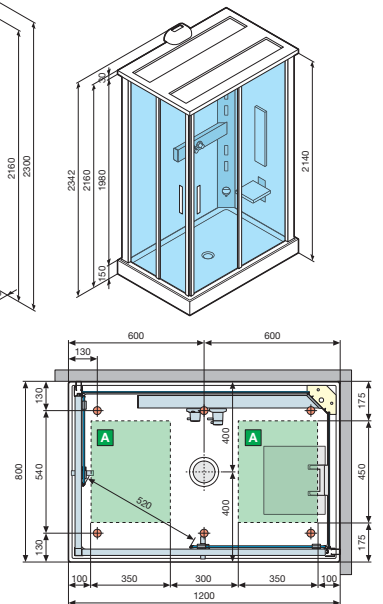

Technical Diagrams

NEXIS 1 A120x80

LOW TRAY

LEFT HAND

RIGHT HAND

HIGH TRAY

HYDRAULIC CHARACTERISTICS

- Optimum dynamic pressure 2-5 bar
- 1/2" hot water connection
- Cold water connection 1/2"
- Siphon connection with 40 mm diameter coupling

ELECTRICAL CHARACTERISTICS

- Voltage 220-230 V
- Frequency 50/60 Hz
- Maximum absorbed power: 3300 W
- Nominal power 2500 W

1 1/2" Sun
2 1/2" Snowflake
3 Plug
Support kit
± 10 mm

WARNING: it could be dangerous for pace-maker wearer.