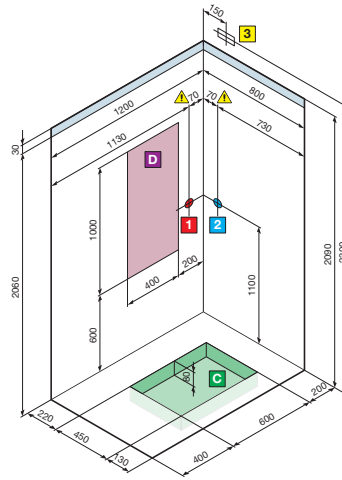

Technical Diagrams

NEXIS 1 A120x80

LOW TRAY

LEFT HAND

RIGHT HAND

HIGH TRAY

HYDRAULIC CHARACTERISTICS

- Optimum dynamic pressure 2-5 bar
- 1/2" hot water connection
- Cold water connection 1/2"
- Siphon connection with 40 mm diameter coupling

ELECTRICAL CHARACTERISTICS

- Voltage 220-230 V
- Frequency 50/60 Hz
- Maximum absorbed power: 3300 W
- Nominal power 2500 W

1 1/2" Sun
2 1/2" Snowflake
3 Plug
Support kit
± 10 mm

WARNING: it could be dangerous for pace-maker wearer.