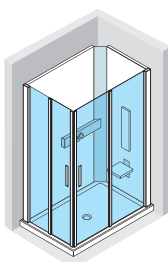

R/H

WITHOUT DOME

		A	P	Q	T	
THERMOSTATIC	120 x 80 x 206 H	white	ash	white oak	teak	
	h 8 L/H					NEXA120ST1-1K
	h 8 R/H	NEXA120DT1-1K				
	120 x 80 x 213 H	white	ash	white oak	teak	
h 15 L/H	NEXA129ST1-1K					
h 15 R/H	NEXA129DT1-1K					

FEATURES: Folding seat in leafy HPL with wood finish, Back in leafy HPL with wood finish, Adjustable vertical hydromassage, Shower hand in chromed brass, Shower tray base in leafy HPL with wood finish, Soap holders in leafy HPL with wood finish