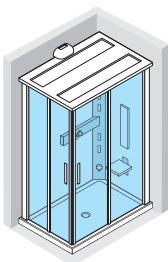

R/H

PLUS VERSION

WITH DOME - STEAM GENERATOR AND SHOWER

		A	P	Q	T	
THERMOSTATIC	120 x 80 x 227 H	white	ash	white oak	teak	
	h 8 L/H					NEXA120ST5-1K
	h 8 R/H	NEXA120DT5-1K				
	120 x 80 x 234 H	white	ash	white oak	teak	
h 15 L/H	NEXA129ST5-1K					
h 15 R/H	NEXA129DT5-1K					

FEATURES: Dome in leafy HPL with wood finish, Adjustable vertical hydromassage, Shower head, Shower hand in chromed brass, Folding seat in leafy HPL with wood finish, Back in leafy HPL with wood finish, Soap holders in leafy HPL with wood finish, Shower tray base in leafy HPL with wood finish, Sauna plus (steam and aroma dispenser, Radio FM RDS Stereo, MP3 AUX plug, Chromo light lamp), Touch screen remote control