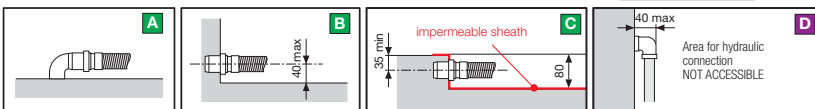

ELECTRICAL CHARACTERISTICS

- Voltage 220-230 V
- Frequency 50/60 Hz
- Maximum absorbed power: 3300 W
- Nominal power 2500 W

1 1/2" Sun
2 1/2" Snowflake
3 Plug
Support kit
± 10 mm