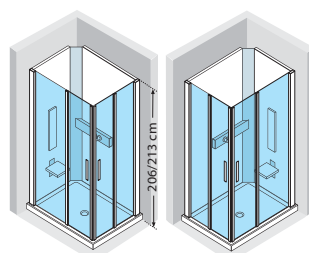

L/H

R/H

WITHOUT DOME							
THERMOSTATIC	100 x 80 x 206 H	h 8 L/H	NEXA100ST1-1K	white	ash	white oak	teak
	100 x 80 x 213 H	h 15 L/H	NEXA109ST1-1K				
		R/H	NEXA100DT1-1K				
		R/H	NEXA109DT1-1K				

FEATURES: Folding seat in leafy HPL with wood finish, Back in leafy HPL with wood finish, Adjustable vertical hydromassage, Shower hand in chromed brass, Shower tray base in leafy HPL with wood finish, Soap holders in leafy HPL with wood finish

Compulsory
Imperial to Metric flex waste adaptor

Code	RISCCAB
Price	

* shower tray height.

Features page 134, technical diagrams page 138.