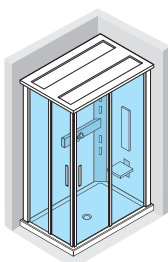

R/H

HYDRO VERSION

WITH DOME AND SHOWER HEAD

		A	P	Q	T	
THERMOSTATIC	120 x 80 x 209 H	white	ash	white oak	teak	
	h 8 L/H					NEXA120ST1F-1K
	h 8 R/H	NEXA120DT1F-1K				
	120 x 80 x 216 H	white	ash	white oak	teak	
h 15 L/H	NEXA129ST1F-1K					
h 15 R/H	NEXA129DT1F-1K					

FEATURES: Folding seat in leafy HPL with wood finish, Back in leafy HPL with wood finish, Adjustable vertical hydromassage, Shower hand in chromed brass, Shower tray base in leafy HPL with wood finish, Soap holders in leafy HPL with wood finish, Dome in HPL with shower head