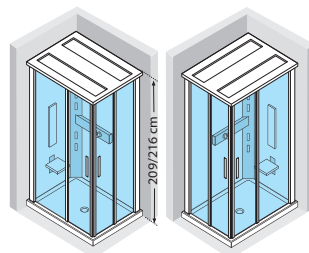

L/H

R/H

HYDRO VERSION		A	P	Q	T		
WITH DOME AND SHOWER HEAD							
THERMOSTATIC	100 x 80 x 209 H	h 8 L/H	NEXA100ST1F-1K	white	ash	white oak	teak
	100 x 80 x 216 H	h 15 L/H	NEXA109ST1F-1K				
		R/H	NEXA100DT1F-1K				
		R/H	NEXA109DT1F-1K				

FEATURES: Folding seat in leafy HPL with wood finish, Back in leafy HPL with wood finish, Adjustable vertical hydromassage, Shower hand in chromed brass, Shower tray base in leafy HPL with wood finish, Soap holders in leafy HPL with wood finish, Dome in HPL with shower head