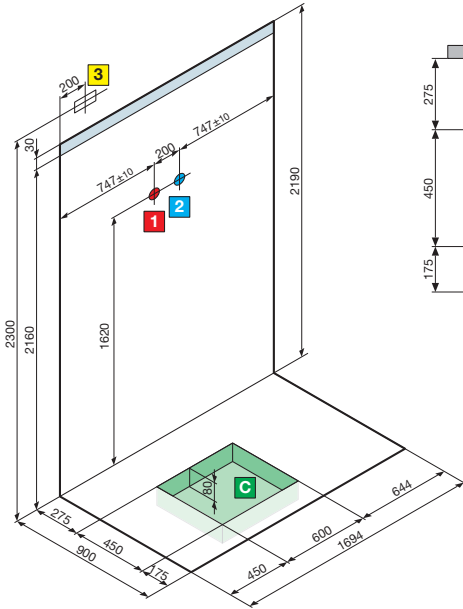

NEX2A170T5-1K

A

P

Q

T

How to choose your product using the codes:

Safety glass 8 mm complying with
European Standards UNI EN 14428

Complete cubicle height
235 cm with shower tray h 8
242 cm with shower tray h 15

Hand shower in chromed brass

Touch screen Remote Control

Shower tray base in leafy HPL with
wood finish

Aroma dispenser

MP3 Connection

Technical Diagrams

NEXIS DUAL

LOW TRAY

HIGH TRAY

HYDRAULIC CHARACTERISTICS

- Optimum dynamic pressure 2-5 bar
- 1/2" hot water connection
- Cold water connection 1/2"
- Siphon connection with 40 mm diameter coupling

ELECTRICAL CHARACTERISTICS