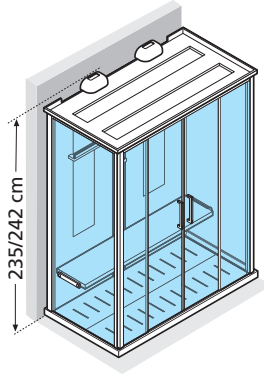

NEX2A170T5-1K

A

P

Q

T

How to choose your product using the codes:

Safety glass 8 mm complying with
European Standards UNI EN 14428

Complete cubicle height
235 cm with shower tray h 8
242 cm with shower tray h 15

Mixer	Measurements (cm)	*	Code	HPL finish	Price
-------	-------------------	---	------	------------	-------

Nexis Dual - Multifunction complete cubicle with steam

			A	P	Q	T	
			white	ash	white oak	teak	
THERMOSTATIC	170 x 90 x 235 H	h 8	NEX2A170T5-1K				
	170 x 90 x 242 H	h 15	NEX2A179T5-1K				

FEATURES: Dome in leafy HPL with wood finish, Adjustable vertical hydromassage, 2 shower heads, Shower hand in chromed brass, Folding seat in leafy HPL with wood finish, Back in leafy HPL with wood finish, 2 soap holders in leafy HPL with wood finish, Shower tray base in leafy HPL with wood finish, Sauna plus (2 steam and aroma dispenser, Radio FM RDS Stereo, MP3, AUX plug, 2 Chromo light lamp), Touch screen remote control

Compulsory
Imperial to Metric flex
waste adaptor

Code	RISCCAB
Price	

white version

ash version

teak version

* shower tray height.

Features page 134, technical diagrams page 135.

Technical data