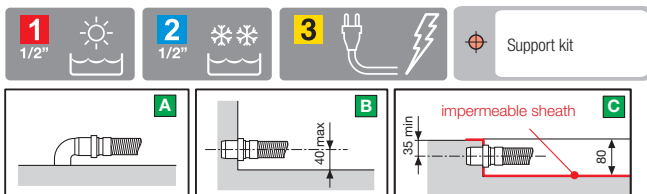

Hand shower in chromed brass

Touch screen Remote Control

Shower tray base in leafy HPL with
wood finish

Aroma dispenser

MP3 Connection

Technical Diagrams

NEXIS DUAL

LOW TRAY

HIGH TRAY

HYDRAULIC CHARACTERISTICS

- Optimum dynamic pressure 2-5 bar
- 1/2" hot water connection
- Cold water connection 1/2"
- Siphon connection with 40 mm diameter coupling

ELECTRICAL CHARACTERISTICS