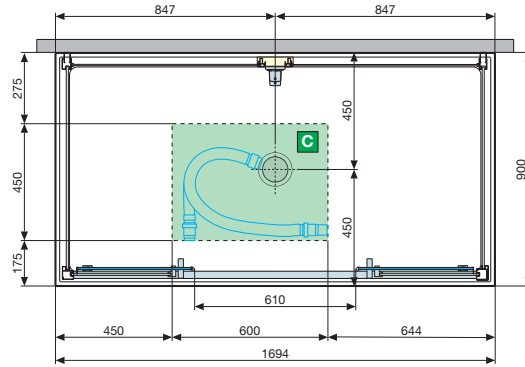

Hand shower in chromed brass

Touch screen Remote Control

Shower tray base in leafy HPL with
wood finish

Aroma dispenser

MP3 Connection

Technical Diagrams

NEXIS DUAL

LOW TRAY

HIGH TRAY

HYDRAULIC CHARACTERISTICS

- Optimum dynamic pressure 2-5 bar
- 1/2" hot water connection
- Cold water connection 1/2"
- Siphon connection with 40 mm diameter coupling

ELECTRICAL CHARACTERISTICS