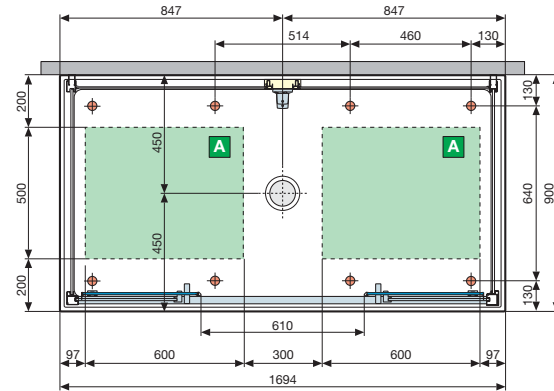

HIGH TRAY

HYDRAULIC CHARACTERISTICS

- Optimum dynamic pressure 2-5 bar
- 1/2" hot water connection
- Cold water connection 1/2"
- Siphon connection with 40 mm diameter coupling

ELECTRICAL CHARACTERISTICS