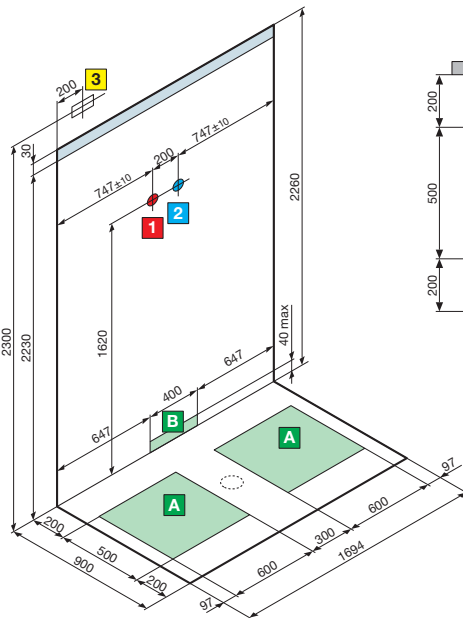

Hand shower in chromed brass

Touch screen Remote Control

Shower tray base in leafy HPL with
wood finish

Aroma dispenser

MP3 Connection

Technical Diagrams

NEXIS DUAL

LOW TRAY

HIGH TRAY

HYDRAULIC CHARACTERISTICS

- Optimum dynamic pressure 2-5 bar
- 1/2" hot water connection
- Cold water connection 1/2"
- Siphon connection with 40 mm diameter coupling

ELECTRICAL CHARACTERISTICS