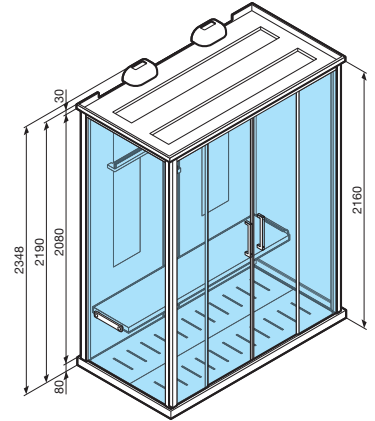

Hand shower in chromed brass

Touch screen Remote Control

Shower tray base in leafy HPL with
wood finish

Aroma dispenser

MP3 Connection

Technical Diagrams

NEXIS DUAL

LOW TRAY

HIGH TRAY

HYDRAULIC CHARACTERISTICS

- Optimum dynamic pressure 2-5 bar
- 1/2" hot water connection
- Cold water connection 1/2"
- Siphon connection with 40 mm diameter coupling

ELECTRICAL CHARACTERISTICS