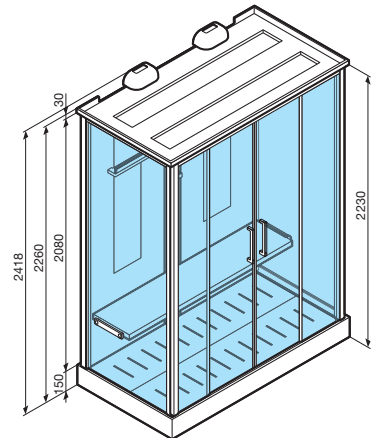

FEATURES: Dome in leafy HPL with wood finish, Adjustable vertical hydromassage, 2 shower heads, Shower hand in chromed brass, Folding seat in leafy HPL with wood finish, Back in leafy HPL with wood finish, 2 soap holders in leafy HPL with wood finish, Shower tray base in leafy HPL with wood finish, Sauna plus (2 steam and aroma dispenser, Radio FM RDS Stereo, MP3, AUX plug, 2 Chromo light lamp), Touch screen remote control

Leafy HPL is easily cleaned and therefore
ideal for applications where the hygiene is
essential, as in the bathroom.

Features

Dome in leafy HPL with wood finish

Adjustable vertical hydromassage

Folding seat in leafy HPL with
wood finish, Back in leafy HPL with
wood finish with magnetic fixing

Hand shower in chromed brass

Touch screen Remote Control

Shower tray base in leafy HPL with
wood finish

Aroma dispenser

MP3 Connection

Technical Diagrams

NEXIS DUAL

LOW TRAY

HIGH TRAY

HYDRAULIC CHARACTERISTICS

- Optimum dynamic pressure 2-5 bar
- 1/2" hot water connection
- Cold water connection 1/2"
- Siphon connection with 40 mm diameter coupling

ELECTRICAL CHARACTERISTICS