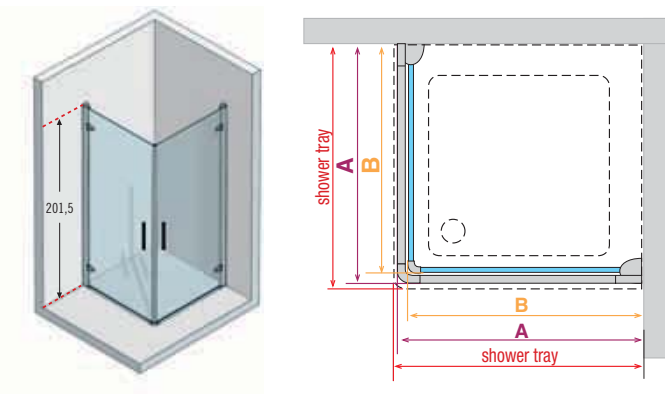

How to choose your product using the codes:

MURANGFF98**S-****D-****1****33****B****K**

Measurements (cm)	Access (cm)	Projection	Code	Left	Right	Glass	Profile colour		Glass	Profile colour	
								Price			Price
				S-	D-	1	B	K	33	B	K
DOOR	***	*		Left	Right	Clear	Silver	Chrome	Etched	Silver	Chrome
98 ↔ 101	55	58	MURANGFF98								
118 ↔ 121	55	58	MURANGFF118								
138 ↔ 141	65	68	MURANGFF138								
148 ↔ 151	65	68	MURANGFF148								
158 ↔ 161	75	78	MURANGFF158								
168 ↔ 171	75	78	MURANGFF168								
178 ↔ 181	75	78	MURANGFF178								
SIDE PANEL	***			Left	Right	Clear	Silver	Chrome	Etched	Silver	Chrome
68 ↔ 71			MURANFGF68								
73 ↔ 76			MURANFGF73								
78 ↔ 81			MURANFGF78								
88 ↔ 91			MURANFGF88								

How to take the measurement

Take the measurements from the tiled wall to the external edge of the shower tray according to these drawings.

Technical drawings

ref. **1** Murano R - Curved shower enclosure with 2 doors

Code	Measures shower trays from - to	B	A	R radius
MURANR80	78,5 - 81,5	77,5 - 80,5	75,5 - 78,5	55
MURANR90	88,5 - 91,5	87,5 - 90,5	85,5 - 88,5	55
MURANR100	98,5 - 101,5	97,5 - 100,5	95,5 - 98,5	55

ref. **2** Murano 2G - Corner entry shower enclosure