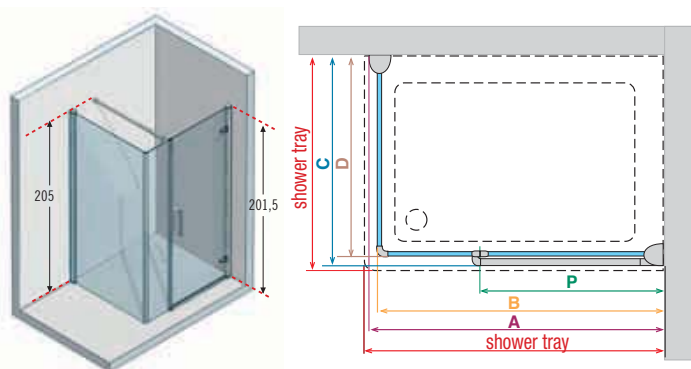

How to take the measurement

Take the measurements from the tiled wall to the external edge of the shower tray according to these drawings.

Technical drawings

ref. **1** Murano R - Curved shower enclosure with 2 doors

SIDE PANEL

Code	Measures shower trays from - to	A	G	B1	C	D
L/H MURANF2G68S	68 - 71	67 - 70	66 - 69	65 - 68	67 - 70	65 - 68
R/H MURANF2G68D	68 - 71	67 - 70	66 - 69	65 - 68	67 - 70	65 - 68
L/H MURANF2G73S	73 - 76	72 - 75	71 - 74	70 - 73	72 - 75	70 - 73
R/H MURANF2G73D	73 - 76	72 - 75	71 - 74	70 - 73	72 - 75	70 - 73
L/H MURANF2G78S	78 - 81	77 - 80	76 - 79	75 - 78	77 - 80	75 - 78
R/H MURANF2G78D	78 - 81	77 - 80	76 - 79	75 - 78	77 - 80	75 - 78
L/H MURANF2G81S	81 - 84	80 - 83	79 - 82	78 - 81	80 - 83	78 - 81
R/H MURANF2G81D	81 - 84	80 - 83	79 - 82	78 - 81	80 - 83	78 - 81
L/H MURANF2G84S	84 - 87	83 - 86	82 - 85	81 - 84	83 - 86	81 - 84
R/H MURANF2G84D	84 - 87	83 - 86	82 - 85	81 - 84	83 - 86	81 - 84
L/H MURANF2G88S	88 - 91	87 - 90	86 - 89	85 - 88	87 - 90	85 - 88
R/H MURANF2G88D	88 - 91	87 - 90	86 - 89	85 - 88	87 - 90	85 - 88
L/H MURANF2G98S	98 - 101	97 - 100	96 - 99	95 - 98	97 - 100	95 - 98
R/H MURANF2G98D	98 - 101	97 - 100	96 - 99	95 - 98	97 - 100	95 - 98

Technical drawings

ref. **5** Murano G+F in line - In line hinged door and fixed panel for recess

Code	Recess size	A	G
MURANGF96	96 - 102	64 - 67	32 - 35
MURANGF116	116 - 122	64 - 67	52 - 55
MURANGF136	136 - 142	69 - 72	67 - 70
MURANGF146	146 - 152	74 - 77	72 - 75
MURANGF156	156 - 162	74 - 77	82 - 85
MURANGF166	166 - 172	84 - 87	82 - 85
MURANGF176	176 - 182	84 - 87	92 - 95

ref. **7** Murano Pentagono - Pentagon enclosure, 2 hinged doors

Code	Measures shower trays from - to	A	B
MURANP90	88,5 - 91,5	87,5 - 90,5	85,5 - 88,5
MURANP100	98,5 - 101,5	97,5 - 100,5	95,5 - 98,5

ref. **6** Murano G+F in line + F - In line hinged door and fixed panel + side panel