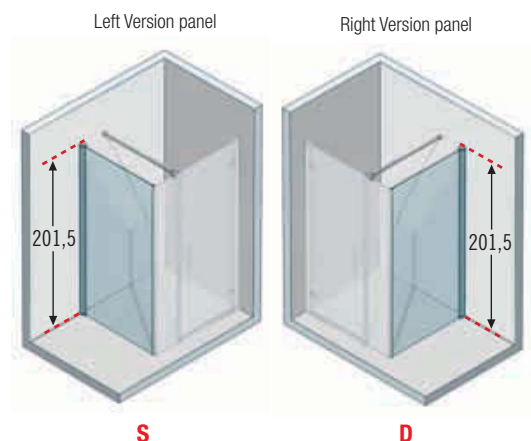

ref. **7** Murano Pentagono - Pentagon enclosure, 2 hinged doors

Murano

Lifetime Guarantee

Murano

shower door height
201,5 cm
 clear glass
6 mm

Adjustable hinge mechanism of wall and door profiles.
 Cam System/Novellini Patent.

ref. **6** **Murano G+F in line + F** - In line hinged door and fixed panel + side panel

For more help with choosing EXACTLY the model you want, see page 68.
 How to take the measurement see page 66.

Compulsory
 Imperial to Metric flex
 waste adaptor

Code	RISCCAB
Price	

OLYMPIC PLUS	cm	Height 11,5 cm	Height 4,5 cm	White + cod. 30	cm	Height 11,5 cm	Height 4,5 cm	White + cod. 30
	100 x 80	OL1008011-	OL100804-		160 x 75	OL1607511-	OL160754-	
	120 x 70	OL1207011-	OL120704-		160 x 80	OL1608011-	OL160804-	
	120 x 80	OL8012011-	OL801204-		160 x 90	OL1609011-	OL160904-	
	140 x 70	OL1407011-	OL140704-		170 x 70	OL1707011-	OL170704-	
	140 x 75	OL1407511-	OL140754-		170 x 75	OL1707511-	OL170754-	
	140 x 80	OL1408011-	OL140804-		170 x 80	OL1708011-	OL170804-	
	140 x 90	OL1409011-	OL140904-		170 x 90	OL1709011-	OL170904-	
	150 x 75	OL1507511-	OL150754-		180 x 75	OL1807511-	OL180754-	
	160 x 70	OL1607011-	OL160704-					

How to take the measurement

Take the measurements from the tiled wall to the external edge of the shower tray according to these drawings.

Technical drawings

ref. **1** Murano R - Curved shower enclosure with 2 doors