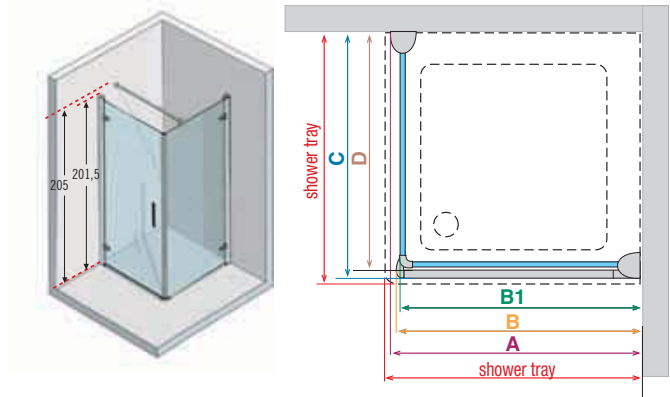

ref. **3** Murano G+F - Hinged door + side panel

DOOR

Code	Measures shower trays from - to	A	G	B1	C	D
L/H MURAN2G68LS	68 - 71	67 - 70	66 - 69	65 - 68	67 - 70	65 - 68
R/H MURAN2G68LD	68 - 71	67 - 70	66 - 69	65 - 68	67 - 70	65 - 68
L/H MURAN2G73LS	73 - 76	72 - 75	71 - 74	70 - 73	72 - 75	70 - 73
R/H MURAN2G73LD	73 - 76	72 - 75	71 - 74	70 - 73	72 - 75	70 - 73
L/H MURAN2G78LS	78 - 81	77 - 80	76 - 79	75 - 78	77 - 80	75 - 78
R/H MURAN2G78LD	78 - 81	77 - 80	76 - 79	75 - 78	77 - 80	75 - 78
L/H MURAN2G81LS	81 - 84	80 - 83	79 - 82	78 - 81	80 - 83	78 - 81
R/H MURAN2G81LD	81 - 84	80 - 83	79 - 82	78 - 81	80 - 83	78 - 81
L/H MURAN2G84LS	84 - 87	83 - 86	82 - 85	81 - 84	83 - 86	81 - 84
R/H MURAN2G84LD	84 - 87	83 - 86	82 - 85	81 - 84	83 - 86	81 - 84
L/H MURAN2G88LS	88 - 91	87 - 90	86 - 89	85 - 88	87 - 90	85 - 88
R/H MURAN2G88LD	88 - 91	87 - 90	86 - 89	85 - 88	87 - 90	85 - 88
L/H MURAN2G98LS	98 - 101	97 - 100	96 - 99	95 - 98	97 - 100	95 - 98
R/H MURAN2G98LD	98 - 101	97 - 100	96 - 99	95 - 98	97 - 100	95 - 98

SIDE PANEL

Code	Measures shower trays from - to	A	G	B1	C	D
L/H MURANF2G68S	68 - 71	67 - 70	66 - 69	65 - 68	67 - 70	65 - 68
R/H MURANF2G68D	68 - 71	67 - 70	66 - 69	65 - 68	67 - 70	65 - 68
L/H MURANF2G73S	73 - 76	72 - 75	71 - 74	70 - 73	72 - 75	70 - 73
R/H MURANF2G73D	73 - 76	72 - 75	71 - 74	70 - 73	72 - 75	70 - 73
L/H MURANF2G78S	78 - 81	77 - 80	76 - 79	75 - 78	77 - 80	75 - 78
R/H MURANF2G78D	78 - 81	77 - 80	76 - 79	75 - 78	77 - 80	75 - 78
L/H MURANF2G81S	81 - 84	80 - 83	79 - 82	78 - 81	80 - 83	78 - 81
R/H MURANF2G81D	81 - 84	80 - 83	79 - 82	78 - 81	80 - 83	78 - 81
L/H MURANF2G84S	84 - 87	83 - 86	82 - 85	81 - 84	83 - 86	81 - 84
R/H MURANF2G84D	84 - 87	83 - 86	82 - 85	81 - 84	83 - 86	81 - 84
L/H MURANF2G88S	88 - 91	87 - 90	86 - 89	85 - 88	87 - 90	85 - 88
R/H MURANF2G88D	88 - 91	87 - 90	86 - 89	85 - 88	87 - 90	85 - 88
L/H MURANF2G98S	98 - 101	97 - 100	96 - 99	95 - 98	97 - 100	95 - 98
R/H MURANF2G98D	98 - 101	97 - 100	96 - 99	95 - 98	97 - 100	95 - 98