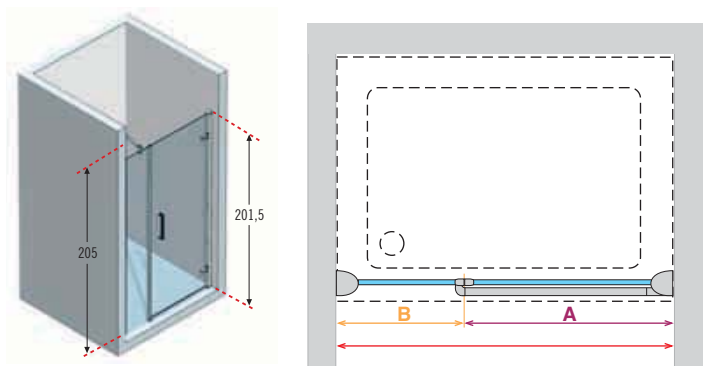

Technical drawings

ref. **5** Murano G+F in line - In line hinged door and fixed panel for recess

Code	Recess size	A	G
MURANGF96	96 - 102	64 - 67	32 - 35
MURANGF116	116 - 122	64 - 67	52 - 55
MURANGF136	136 - 142	69 - 72	67 - 70
MURANGF146	146 - 152	74 - 77	72 - 75
MURANGF156	156 - 162	74 - 77	82 - 85
MURANGF166	166 - 172	84 - 87	82 - 85
MURANGF176	176 - 182	84 - 87	92 - 95