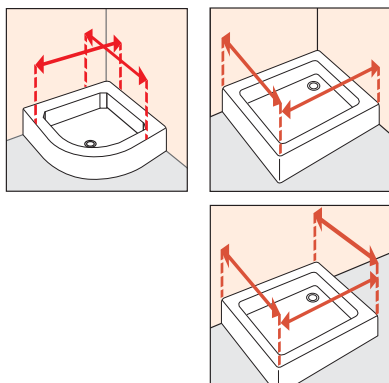

How to take the measurement

Take the measurements from the tiled wall to the external edge of the shower tray according to these drawings.

Technical drawings

ref. **1** Murano R - Curved shower enclosure with 2 doors