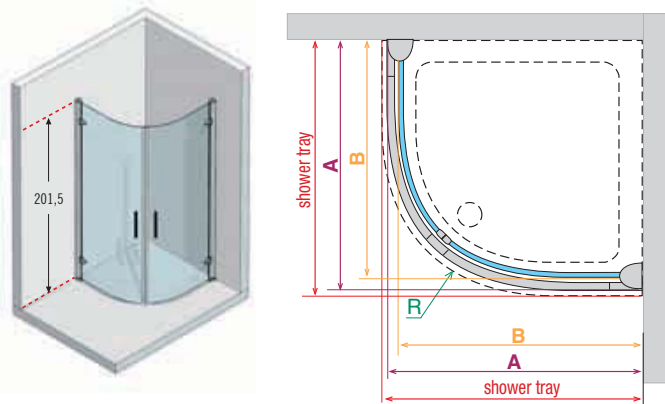

ref. **7** Murano Pentagono - Pentagon enclosure, 2 hinged doors

Murano

Lifetime Guarantee

Murano

shower door height
201,5 cm
 clear glass
6 mm

Adjustable hinge mechanism of wall and door profiles.
 Cam System/Novellini Patent.

How to choose your product using the codes:

MURANGFF98**S-****D-****1****33****B****K**

Measurements (cm)	Access (cm)	Projection	Code	Left	Right	Glass	Profile colour		Glass	Profile colour	
								Price			Price
				S-	D-	1	B	K	33	B	K
DOOR	***	*		Left	Right	Clear	Silver	Chrome	Etched	Silver	Chrome
98 ↔ 101	55	58	MURANGFF98								
118 ↔ 121	55	58	MURANGFF118								
138 ↔ 141	65	68	MURANGFF138								
148 ↔ 151	65	68	MURANGFF148								
158 ↔ 161	75	78	MURANGFF158								
168 ↔ 171	75	78	MURANGFF168								
178 ↔ 181	75	78	MURANGFF178								
SIDE PANEL	***			Left	Right	Clear	Silver	Chrome	Etched	Silver	Chrome
68 ↔ 71			MURANFGF68								
73 ↔ 76			MURANFGF73								
78 ↔ 81			MURANFGF78								
88 ↔ 91			MURANFGF88								

How to take the measurement

Take the measurements from the tiled wall to the external edge of the shower tray according to these drawings.

Technical drawings

ref. **1** Murano R - Curved shower enclosure with 2 doors

Code	Measures shower trays from - to	B	A	R radius
MURANR80	78,5 - 81,5	77,5 - 80,5	75,5 - 78,5	55
MURANR90	88,5 - 91,5	87,5 - 90,5	85,5 - 88,5	55
MURANR100	98,5 - 101,5	97,5 - 100,5	95,5 - 98,5	55

ref. **2** Murano 2G - Corner entry shower enclosure