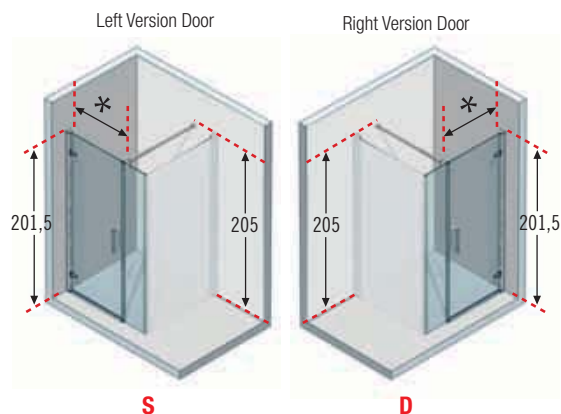

ref. **7** Murano Pentagono - Pentagon enclosure, 2 hinged doors

Murano

Lifetime Guarantee

Murano

shower door height
201,5 cm
 clear glass
6 mm

Adjustable hinge mechanism of wall and door profiles.
 Cam System/Novellini Patent.

ref. **6** **Murano G+F in line + F** - In line hinged door and fixed panel + side panel

For more help with choosing EXACTLY the model you want, see page 68.
 How to take the measurement see page 66.

Compulsory
 Imperial to Metric flex
 waste adaptor

Code	RISCCAB
Price	

OLYMPIC PLUS	cm	Height 11,5 cm	Height 4,5 cm	White + cod. 30	cm	Height 11,5 cm	Height 4,5 cm	White + cod. 30
	100 x 80	OL1008011-	OL100804-		160 x 75	OL1607511-	OL160754-	
	120 x 70	OL1207011-	OL120704-		160 x 80	OL1608011-	OL160804-	
	120 x 80	OL8012011-	OL801204-		160 x 90	OL1609011-	OL160904-	
	140 x 70	OL1407011-	OL140704-		170 x 70	OL1707011-	OL170704-	
	140 x 75	OL1407511-	OL140754-		170 x 75	OL1707511-	OL170754-	
	140 x 80	OL1408011-	OL140804-		170 x 80	OL1708011-	OL170804-	
	140 x 90	OL1409011-	OL140904-		170 x 90	OL1709011-	OL170904-	
	150 x 75	OL1507511-	OL150754-		180 x 75	OL1807511-	OL180754-	
	160 x 70	OL1607011-	OL160704-					

How to take the measurement

Take the measurements from the tiled wall to the external edge of the shower tray according to these drawings.

Technical drawings

ref. **1** Murano R - Curved shower enclosure with 2 doors