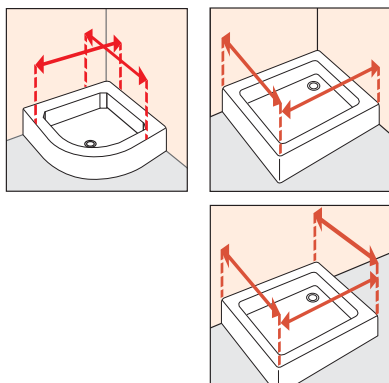

*** measurement refer from the tiled wall to external edge of shower tray and do correspond to actual overall dimension of shower enclosure.

Technical data

Glass colours

Clear

Etched

Profile colours

Silver

Chrome

How to take the measurement

Take the measurements from the tiled wall to the external edge of the shower tray according to these drawings.

Technical drawings

ref. **1** Murano R - Curved shower enclosure with 2 doors