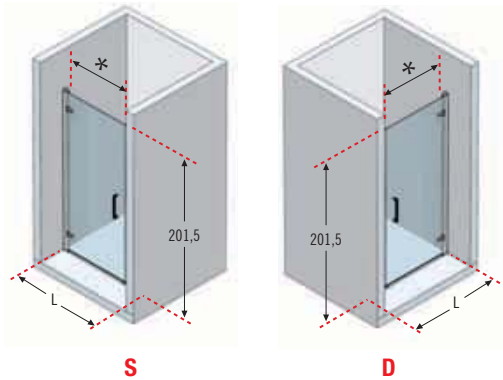

ref. **7** Murano Pentagono - Pentagon enclosure, 2 hinged doors

Murano

Lifetime Guarantee

Murano

shower door height
201,5 cm
 clear glass
6 mm

Adjustable hinge mechanism of wall and door profiles.
 Cam System/Novellini Patent.

ref. 4 Murano 1B - Hinged door for recess

Left Version

Right Version

OLYMPIC PLUS SQUARE	cm	Height 11,5 cm	Height 4,5 cm	Price
	80 x 80	OLN8011-30	OLN804-30	
	90 x 70	OLN907011-30	OLN90704-30	
	90 x 75	OLN907511-30	OLN90754-30	
	90 x 90	OLN9011-30	OLN904-30	
	100 x 100	OLN10011-30	OLN1004-30	
	100 x 80	OLN1008011-30	OLN100804-30	

Compulsory
 Imperial to Metric flex waste adaptor

Code	RISCCAB
Price	

How to take the measurement see page 66.

For shower trays, please see page 109.

ref. 5 Murano G+F in line - In line hinged door and fixed panel for recess

How to take the measurement

Take the measurements from the tiled wall to the external edge of the shower tray according to these drawings.

Technical drawings

ref. **1** Murano R - Curved shower enclosure with 2 doors