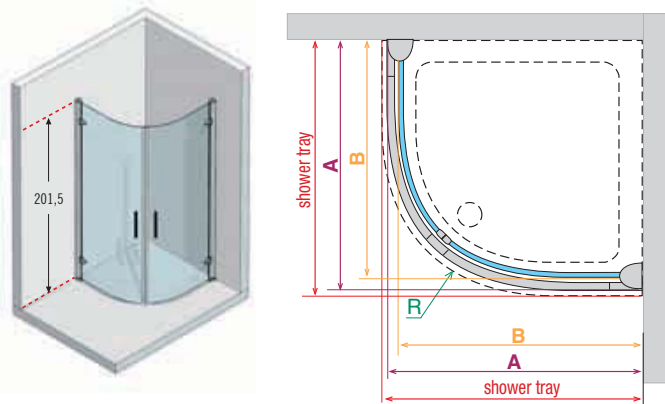

How to choose your product using the codes:

MURAN1B68**S-****D-****1****33****B****K**

Measurements (cm)	Access (cm)	Projection	Code	Left	Right	Glass	Profile colour		Glass	Profile colour	
							Price	Price		Price	Price
				S-	D-	1	B	K	33	B	K
L ***	*			Left	Right	Clear	Silver	Chrome	Etched	Silver	Chrome
68 ↔ 71	55	58	MURAN1B68								
73 ↔ 76	60	63	MURAN1B73								
78 ↔ 81	65	68	MURAN1B78								
84 ↔ 87	70	74	MURAN1B84								
88 ↔ 91	75	78	MURAN1B88								
98 ↔ 101	85	88	MURAN1B98								
SPECIAL DOOR ON WIDTH (6 weeks delivery)											
L 71 ↔ 97			MURAN1BSP			Clear	Silver	Chrome			

*** measurement refer from the tiled wall to external edge of shower tray and do correspond to actual overall dimension of shower enclosure.

Technical data

Glass colours

Clear

Etched

Profile colours

Silver

Chrome

How to take the measurement

Take the measurements from the tiled wall to the external edge of the shower tray according to these drawings.

Technical drawings

ref. **1** Murano R - Curved shower enclosure with 2 doors