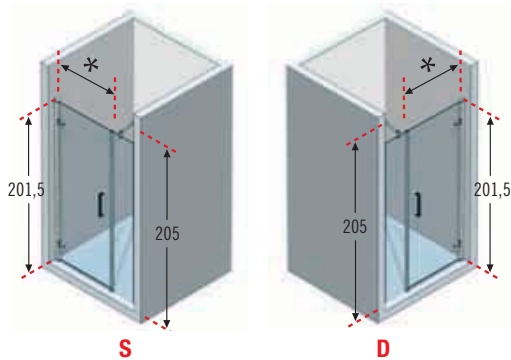

ref. 5 Murano G+F in line - In line hinged door and fixed panel for recess

Left Version

Right Version

Compulsory
Imperial to Metric flex waste adaptor

Code	RISCCAB
Price	

For more help with choosing EXACTLY the model you want, see page 68.
How to take the measurement see page 66.

OLYMPIC PLUS	cm	Height 11,5 cm	Height 4,5 cm	White + cod. 30	cm	Height 11,5 cm	Height 4,5 cm	White + cod. 30
	100 x 80	OL1008011-	OL100804-		160 x 75	OL1607511-	OL160754-	
	120 x 70	OL1207011-	OL120704-		160 x 80	OL1608011-	OL160804-	
	120 x 80	OL8012011-	OL801204-		160 x 90	OL1609011-	OL160904-	
	140 x 70	OL1407011-	OL140704-		170 x 70	OL1707011-	OL170704-	
	140 x 75	OL1407511-	OL140754-		170 x 75	OL1707511-	OL170754-	
	140 x 80	OL1408011-	OL140804-		170 x 80	OL1708011-	OL170804-	
	140 x 90	OL1409011-	OL140904-		170 x 90	OL1709011-	OL170904-	
	150 x 75	OL1507511-	OL150754-		180 x 75	OL1807511-	OL180754-	
	160 x 70	OL1607011-	OL160704-					

How to choose your product using the codes: **OL1008011-30 = OL1008011- + 30**

Other colours available: Black and Grey. For shower trays, please see page 109.