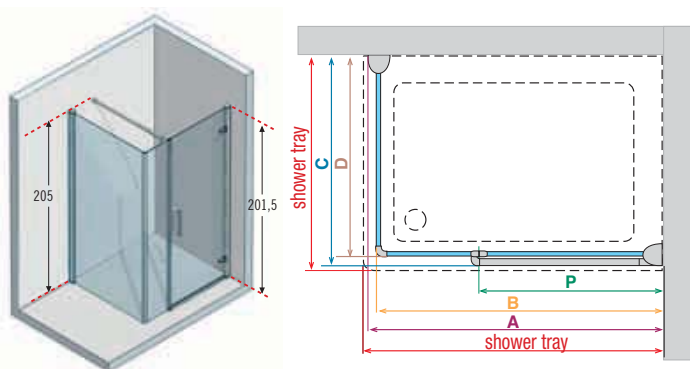

How to take the measurement

Take the measurements from the tiled wall to the external edge of the shower tray according to these drawings.

Technical drawings

ref. **1** Murano R - Curved shower enclosure with 2 doors

SIDE PANEL

Code	Measures shower trays from - to	A	G	B1	C	D
L/H MURANF2G68S	68 - 71	67 - 70	66 - 69	65 - 68	67 - 70	65 - 68
R/H MURANF2G68D	68 - 71	67 - 70	66 - 69	65 - 68	67 - 70	65 - 68
L/H MURANF2G73S	73 - 76	72 - 75	71 - 74	70 - 73	72 - 75	70 - 73
R/H MURANF2G73D	73 - 76	72 - 75	71 - 74	70 - 73	72 - 75	70 - 73
L/H MURANF2G78S	78 - 81	77 - 80	76 - 79	75 - 78	77 - 80	75 - 78
R/H MURANF2G78D	78 - 81	77 - 80	76 - 79	75 - 78	77 - 80	75 - 78
L/H MURANF2G81S	81 - 84	80 - 83	79 - 82	78 - 81	80 - 83	78 - 81
R/H MURANF2G81D	81 - 84	80 - 83	79 - 82	78 - 81	80 - 83	78 - 81
L/H MURANF2G84S	84 - 87	83 - 86	82 - 85	81 - 84	83 - 86	81 - 84
R/H MURANF2G84D	84 - 87	83 - 86	82 - 85	81 - 84	83 - 86	81 - 84
L/H MURANF2G88S	88 - 91	87 - 90	86 - 89	85 - 88	87 - 90	85 - 88
R/H MURANF2G88D	88 - 91	87 - 90	86 - 89	85 - 88	87 - 90	85 - 88
L/H MURANF2G98S	98 - 101	97 - 100	96 - 99	95 - 98	97 - 100	95 - 98
R/H MURANF2G98D	98 - 101	97 - 100	96 - 99	95 - 98	97 - 100	95 - 98

Technical drawings

ref. **5** Murano G+F in line - In line hinged door and fixed panel for recess

Code	Recess size	A	G
MURANGF96	96 - 102	64 - 67	32 - 35
MURANGF116	116 - 122	64 - 67	52 - 55
MURANGF136	136 - 142	69 - 72	67 - 70
MURANGF146	146 - 152	74 - 77	72 - 75
MURANGF156	156 - 162	74 - 77	82 - 85
MURANGF166	166 - 172	84 - 87	82 - 85
MURANGF176	176 - 182	84 - 87	92 - 95

ref. **7** Murano Pentagono - Pentagon enclosure, 2 hinged doors

Code	Measures shower trays from - to	A	B
MURANP90	88,5 - 91,5	87,5 - 90,5	85,5 - 88,5
MURANP100	98,5 - 101,5	97,5 - 100,5	95,5 - 98,5

ref. **6** Murano G+F in line + F - In line hinged door and fixed panel + side panel