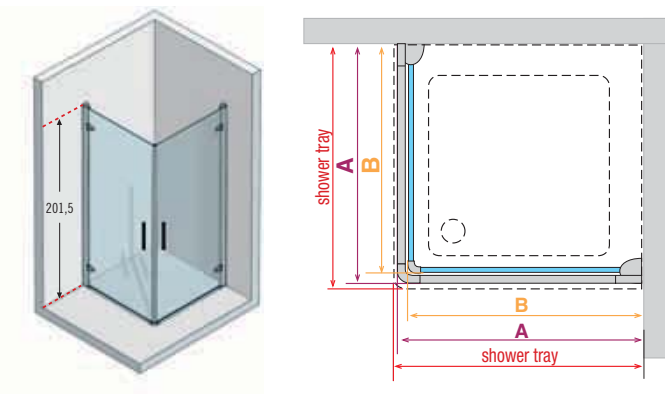

*** measurement refer from the tiled wall to external edge of shower tray and do correspond to actual overall dimension of shower enclosure.

Technical data

Glass colours

Clear

Etched

Profile colours

Silver

Chrome

How to take the measurement

Take the measurements from the tiled wall to the external edge of the shower tray according to these drawings.

Technical drawings

ref. **1** Murano R - Curved shower enclosure with 2 doors

Code	Measures shower trays from - to	B	A	R radius
MURANR80	78,5 - 81,5	77,5 - 80,5	75,5 - 78,5	55
MURANR90	88,5 - 91,5	87,5 - 90,5	85,5 - 88,5	55
MURANR100	98,5 - 101,5	97,5 - 100,5	95,5 - 98,5	55

ref. **2** Murano 2G - Corner entry shower enclosure