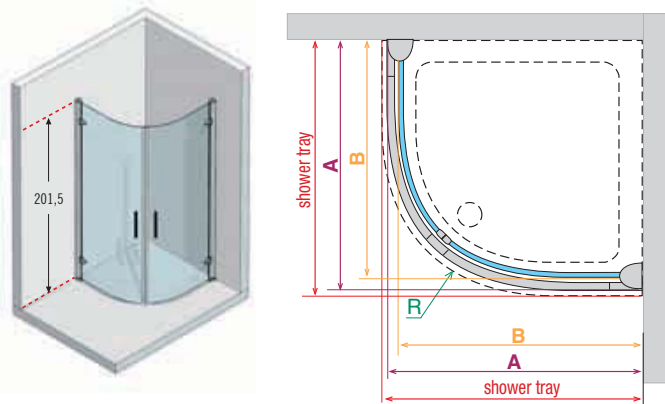

Special corner available in clear glass only.

\*\*\* measurement refer from the tiled wall to external edge of shower tray and do not correspond to actual overall dimension of shower enclosure.

### How to take the measurement

Take the measurements from the tiled wall to the external edge of the shower tray according to these drawings.

# Technical drawings

ref. **1** Murano R - Curved shower enclosure with 2 doors

Code	Measures shower trays from - to	B	A	R radius
<b>MURANR80</b>	78,5 - 81,5	77,5 - 80,5	75,5 - 78,5	55
<b>MURANR90</b>	88,5 - 91,5	87,5 - 90,5	85,5 - 88,5	55
<b>MURANR100</b>	98,5 - 101,5	97,5 - 100,5	95,5 - 98,5	55