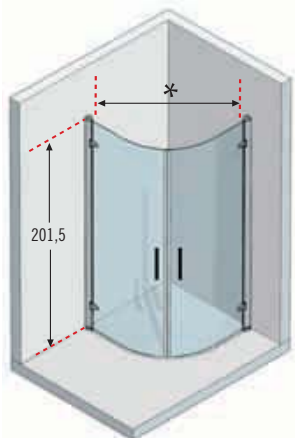

# Murano

shower door height

**201,5 cm**

clear glass

**6 mm**

Adjustable hinge mechanism of wall and door profiles.  
Cam System/Novellini Patent.

## ref. 1 Murano R - Curved shower enclosure with 2 hinged doors

OLYMPIC PLUS QUAD	cm	Height 11,5 cm	Height 4,5 cm	Price
	80 x 80	<b>VINR8011-30</b>	<b>VINR804-30</b>	
	90 x 90	<b>VINR9011-30</b>	<b>VINR904-30</b>	
	100 x 100	<b>VINR10011-30</b>	<b>VINR1004-30</b>	

## ref. 2 Murano 2G - Corner entry shower enclosure

OLYMPIC PLUS SQUARE	cm	Height 11,5 cm	Height 4,5 cm	Price
	80 x 80	<b>OLN8011-30</b>	<b>OLN804-30</b>	
	90 x 70	<b>OLN907011-30</b>	<b>OLN90704-30</b>	
	90 x 75	<b>OLN907511-30</b>	<b>OLN90754-30</b>	
	90 x 90	<b>OLN9011-30</b>	<b>OLN904-30</b>	
	100 x 100	<b>OLN10011-30</b>	<b>OLN1004-30</b>	
	100 x 80	<b>OLN1008011-30</b>	<b>OLN100804-30</b>	

### How to take the measurement

Take the measurements from the tiled wall to the external edge of the shower tray according to these drawings.