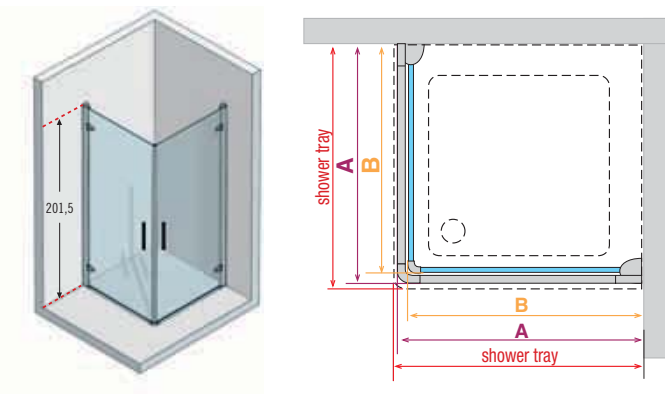

Special corner available in clear glass only.

\*\*\* measurement refer from the tiled wall to external edge of shower tray and do not correspond to actual overall dimension of shower enclosure.

### How to take the measurement

Take the measurements from the tiled wall to the external edge of the shower tray according to these drawings.

# Technical drawings

ref. **1** Murano R - Curved shower enclosure with 2 doors

Code	Measures shower trays from - to	B	A	R radius
<b>MURANR80</b>	78,5 - 81,5	77,5 - 80,5	75,5 - 78,5	55
<b>MURANR90</b>	88,5 - 91,5	87,5 - 90,5	85,5 - 88,5	55
<b>MURANR100</b>	98,5 - 101,5	97,5 - 100,5	95,5 - 98,5	55

ref. **2** Murano 2G - Corner entry shower enclosure

Code	Measures shower trays from - to	A	G
<b>MURAN2G68</b>	68 - 71	67 - 70	65 - 68
<b>MURAN2G73</b>	73 - 76	72 - 75	70 - 73
<b>MURAN2G78</b>	78 - 81	77 - 80	75 - 78
<b>MURAN2G81</b>	81 - 84	80 - 83	78 - 81
<b>MURAN2G84</b>	84 - 87	83 - 86	81 - 84
<b>MURAN2G88</b>	88 - 91	87 - 90	85 - 88
<b>MURAN2G98</b>	98 - 101	97 - 100	95 - 98