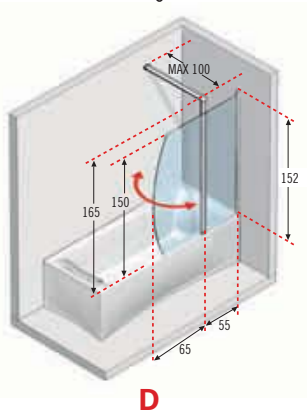

ref. 2 **Moon 3** - Bath screen with hinged door and fixed panel

Left Version

Right Version

ref. 3 **Moon 4** - Two section bath screen, 1 hinged and 1 fixed

Left Version

Right Version

Code: **MOON21V70-1B****MOON21V70-****1****B**

How to choose your product using the codes:

MOON21V70-**S-****D-****1****33****B****K**

Measurements (cm)	Projection	Code	Glass	Profile colour			Left	Right	Glass	Profile colour		
				1	B	K				S-	D-	33
**			Clear	Silver	Chrome	Left	Right	Etched	Silver	Chrome		
70 x 150	62,4	MOON21V70-										
80 x 150	72,4	MOON21V80-										
90 x 150	82,4	MOON21V90-										

Measurements (cm)	Projection	Code	Glass	Profile colour			Left	Right	Etched	Profile colour		
				1	B	K				S-	D-	33
**			Clear	Silver	Chrome	Left	Right	Etched	Silver	Chrome		
100 x 150	62,4	MOON32V100-										
120 x 150	62,4	MOON32V120-										

Measurements (cm)	Projection	Code	Glass	Profile colour			Left	Right	Glass	Profile colour			
				S-	D-	1				B	K	33	B
**			Clear	Silver	Chrome	Left	Right						
120 x 150		MOON4V120									-	-	-

Technical data