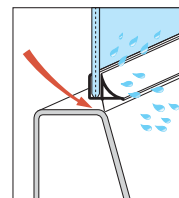

How to take the measurement

Take the measurements from the tiled wall to the external edge of the bath screen according to this drawing.

Install the screen on the **inside edge of the bathtub.**