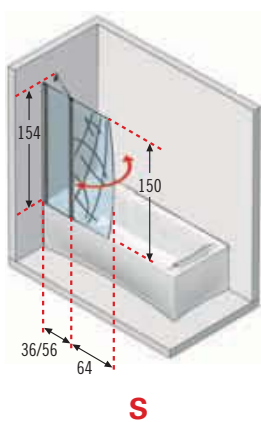

ref. 2 **Moon 3** - Bath screen with hinged door and fixed panel

Left Version