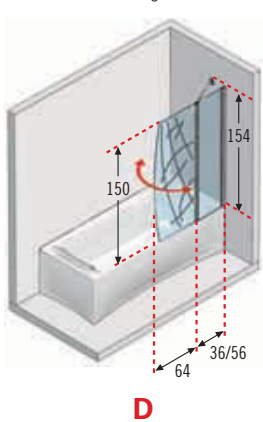

Right Version