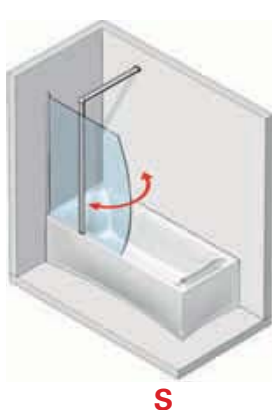

Bath Screens

Lifetime Guarantee

Bath Screens

Safety glass 6/8 mm complying
with European Standards
UNI EN 14428

Bath screen height
150 cm

ref. 1 **Moon 2** - Bath screen

Left Version

Right Version

ref. 2 **Moon 3** - Bath screen with hinged door and fixed panel

Left Version

Right Version

ref. 3 **Moon 4** - Two section bath screen, 1 hinged and 1 fixed

Left Version

Right Version

Code: **MOON21V70-1B****MOON21V70-****1****B**

How to choose your product using the codes:

MOON21V70-**S-****D-****1****33****B****K**

Measurements (cm)	Projection	Code	Glass	Profile colour			Left	Right	Glass	Profile colour		
				1	B	K				S-	D-	33
**			Clear	Silver	Chrome	Left	Right	Etched	Silver	Chrome		
70 x 150	62,4	MOON21V70-										
80 x 150	72,4	MOON21V80-										
90 x 150	82,4	MOON21V90-										

Measurements (cm)	Projection	Code	Glass	Profile colour			Left	Right	Etched	Profile colour		
				1	B	K				S-	D-	33
**			Clear	Silver	Chrome	Left	Right	Etched	Silver	Chrome		
100 x 150	62,4	MOON32V100-										
120 x 150	62,4	MOON32V120-										