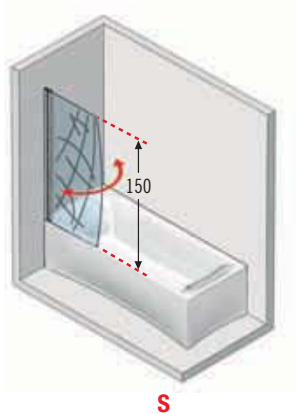

Bath Screens

Lifetime Guarantee

Bath Screens

Safety glass 6/8 mm complying
with European Standards
UNI EN 14428

Bath screen height
150 cm

ref. 1 **Moon 2** - Bath screen

Left Version

Right Version

ref. 2 **Moon 3** - Bath screen with hinged door and fixed panel

Left Version

Right Version

ref. 3 **Moon 4** - Two section bath screen, 1 hinged and 1 fixed

Left Version

Right Version

Code: **MOON21V70-1B****MOON21V70-****1****B**

How to choose your product using the codes:

MOON21V70-**S-****D-****1****33****B****K**

Measurements (cm)	Projection	Code	Glass	Profile colour			Left	Right	Glass	Profile colour		
				1	B	K				S-	D-	33
**			Clear	Silver	Chrome	Left	Right	Etched	Silver	Chrome		
70 x 150	62,4	MOON21V70-										
80 x 150	72,4	MOON21V80-										
90 x 150	82,4	MOON21V90-										

Measurements (cm)	Projection	Code	Glass	Profile colour			Left	Right	Glass	Profile colour			
				S-	D-	1				B	K	33	B
**			Clear	Silver	Chrome	Left	Right						
120 x 150		MOON4V120									-	-	-

Technical data