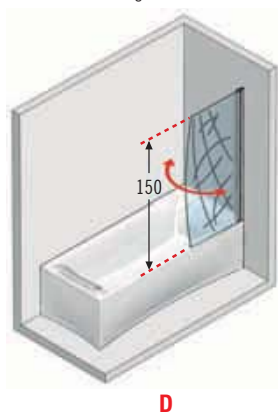

Bath Screens

Lifetime Guarantee

Bath Screens

Safety glass 6/8 mm complying
with European Standards
UNI EN 14428

Bath screen height
150 cm

ref. 1 **Moon 2** - Bath screen

Left Version

Right Version

ref. 2 **Moon 3** - Bath screen with hinged door and fixed panel

Left Version

Right Version

ref. 3 **Moon 4** - Two section bath screen, 1 hinged and 1 fixed

Left Version

Right Version

Code: **MOON21V70-1B****MOON21V70-****1****B**

How to choose your product using the codes:

MOON21V70-**S-****D-****1****33****B****K**

Measurements (cm)	Projection	Code	Glass	Profile colour			Left	Right	Glass	Profile colour		
				1	B	K				S-	D-	33
**			Clear	Silver	Chrome	Left	Right	Etched	Silver	Chrome		
70 x 150	62,4	MOON21V70-										
80 x 150	72,4	MOON21V80-										
90 x 150	82,4	MOON21V90-										

Measurements (cm)	Projection	Code	Glass	Profile colour			Left	Right	Glass	Profile colour			
				S-	D-	1				B	K	33	B
**			Clear	Silver	Chrome	Left	Right						
120 x 150		MOON4V120									-	-	-

Technical data