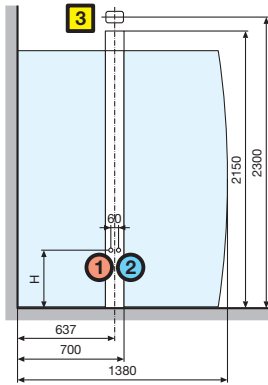

ref. 2 Life 2 - Multi-function shower screen with curved pivoting section

$400 \leq H \leq 500$

LIFE8214070-1B LIFE8214080-1B
LIFE8214075-1B LIFE8214090-1B
LIFE8214070-1K LIFE8214080-1K
LIFE8214075-1K LIFE8214090-1K