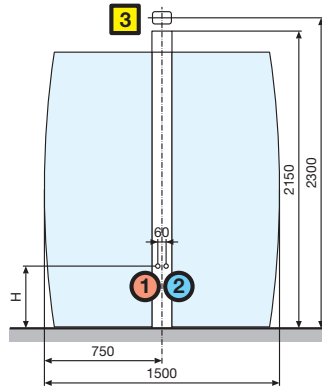

LIFE

Life

Lifetime Guarantee

Life

shower screen height

200 cm

total height

215 cm

LIFE8314070- **1** **B** **K**

Measurements (cm)	Access (cm)	Code	Glass			Profile colour / Price		
			1	B	K			
			Clear	Silver	Chrome			
138 x 69	67	LIFE8314070-						
148 x 69	67	LIFE8315070-						
158 x 69	67	LIFE8316070-						
168 x 69	67	LIFE8317070-						
178 x 69	67	LIFE8318070-						
138 x 74	67	LIFE8314075-						
148 x 74	67	LIFE8315075-						
158 x 74	67	LIFE8316075-						
168 x 74	67	LIFE8317075-						
178 x 74	67	LIFE8318075-						
138 x 79	67	LIFE8314080-						
148 x 79	67	LIFE8315080-						
158 x 79	67	LIFE8316080-						
168 x 79	67	LIFE8317080-						
178 x 79	67	LIFE8318080-						
138 x 89	67	LIFE8314090-						
148 x 89	67	LIFE8315090-						
158 x 89	67	LIFE8316090-						
168 x 89	67	LIFE8317090-						
178 x 89	67	LIFE8318090-						

Chrome

Technical drawings

ref. 1 Life 1 - Multi-function shower space with two curved pivoting sections

$400 \leq H \leq 500$

LIFE8115070-1B LIFE8115080-1B
 LIFE8115075-1B LIFE8115090-1B
 LIFE8115070-1K LIFE8115080-1K
 LIFE8115075-1K LIFE8115090-1K