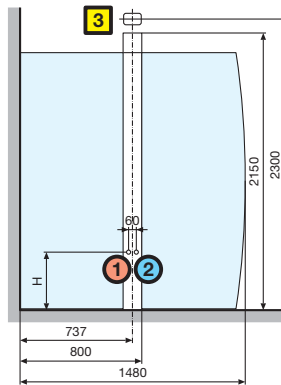

$400 \leq H \leq 500$

LIFE8215070-1B LIFE8215080-1B
LIFE8215075-1B LIFE8215090-1B
LIFE8215070-1K LIFE8215080-1K
LIFE8215075-1K LIFE8215090-1K