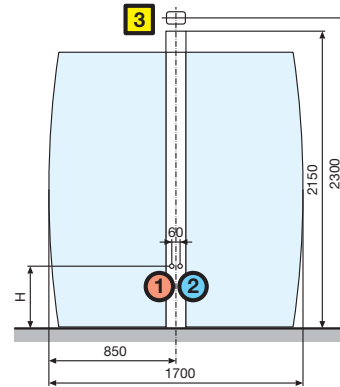

LIFE8314070- **1** **B** **K**

Measurements (cm)	Access (cm)	Code	Glass			Profile colour / Price		
			1	B	K			
			Clear	Silver	Chrome			
138 x 69	67	LIFE8314070-						
148 x 69	67	LIFE8315070-						
158 x 69	67	LIFE8316070-						
168 x 69	67	LIFE8317070-						
178 x 69	67	LIFE8318070-						
138 x 74	67	LIFE8314075-						
148 x 74	67	LIFE8315075-						
158 x 74	67	LIFE8316075-						
168 x 74	67	LIFE8317075-						
178 x 74	67	LIFE8318075-						
138 x 79	67	LIFE8314080-						
148 x 79	67	LIFE8315080-						
158 x 79	67	LIFE8316080-						
168 x 79	67	LIFE8317080-						
178 x 79	67	LIFE8318080-						
138 x 89	67	LIFE8314090-						
148 x 89	67	LIFE8315090-						
158 x 89	67	LIFE8316090-						
168 x 89	67	LIFE8317090-						
178 x 89	67	LIFE8318090-						

Chrome

Technical drawings

ref. 1 Life 1 - Multi-function shower space with two curved pivoting sections

$400 \leq H \leq 500$

LIFE8115070-1B LIFE8115080-1B
 LIFE8115075-1B LIFE8115090-1B
 LIFE8115070-1K LIFE8115080-1K
 LIFE8115075-1K LIFE8115090-1K