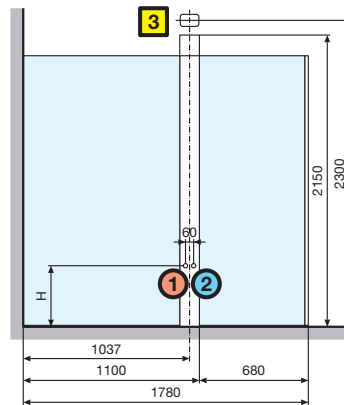

400 ≤ H ≤ 500

LIFE8318070-1B   LIFE8318080-1B
LIFE8318075-1B   LIFE8318090-1B
LIFE8318070-1K   LIFE8318080-1K
LIFE8318075-1K   LIFE8318090-1K

- 1 Hot water tap pipe connection.
- 2 Cold water tap pipe connection.
- 3 Electrical connection.

HYDRAULIC FEATURES

- Optimum dynamic pressure 2-5 bar
- 1/2" hot water connection
- Cold water connection 1/2"

ELECTRICAL FEATURES

- Voltage 230 V
- Frequency 50 Hz
- Maximum absorbed power: 40 W

Install a 30 mA differential switch upstream of the unit. The switch should be fitted with a circuit breaker with minimum contact opening ≥ 3 mm.