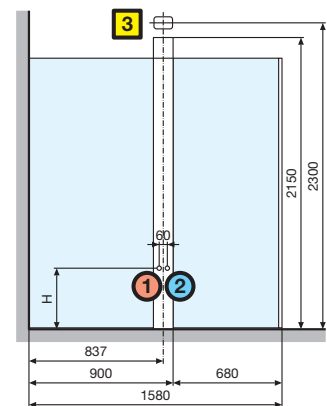

400 ≤ H ≤ 500

LIFE8316070-1B   LIFE8316080-1B
LIFE8316075-1B   LIFE8316090-1B
LIFE8316070-1K   LIFE8316080-1K
LIFE8316075-1K   LIFE8316090-1K