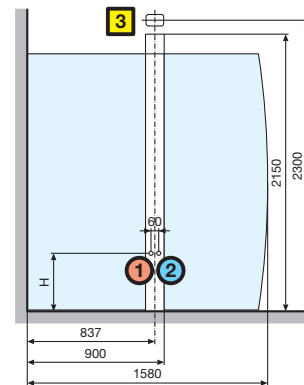

$400 \leq H \leq 500$

LIFE8216070-1B LIFE8216080-1B
LIFE8216075-1B LIFE8216090-1B
LIFE8216070-1K LIFE8216080-1K
LIFE8216075-1K LIFE8216090-1K