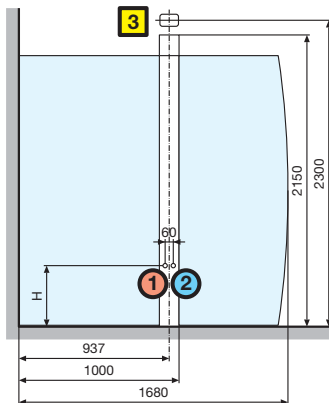

$400 \leq H \leq 500$

LIFE8217070-1B LIFE8217080-1B
LIFE8217075-1B LIFE8217090-1B
LIFE8217070-1K LIFE8217080-1K
LIFE8217075-1K LIFE8217090-1K