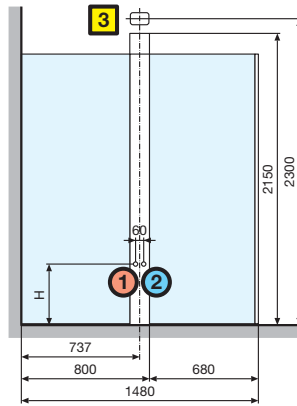

400 ≤ H ≤ 500

LIFE8315070-1B   LIFE8315080-1B
LIFE8315075-1B   LIFE8315090-1B
LIFE8315070-1K   LIFE8315080-1K
LIFE8315075-1K   LIFE8315090-1K