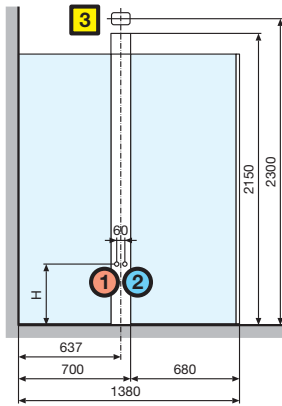

LIFE8314070- **1** **B** **K**

Measurements (cm)	Access (cm)	Code	Glass			Profile colour / Price		
			1	B	K			
			Clear	Silver	Chrome			
138 x 69	67	LIFE8314070-						
148 x 69	67	LIFE8315070-						
158 x 69	67	LIFE8316070-						
168 x 69	67	LIFE8317070-						
178 x 69	67	LIFE8318070-						
138 x 74	67	LIFE8314075-						
148 x 74	67	LIFE8315075-						
158 x 74	67	LIFE8316075-						
168 x 74	67	LIFE8317075-						
178 x 74	67	LIFE8318075-						
138 x 79	67	LIFE8314080-						
148 x 79	67	LIFE8315080-						
158 x 79	67	LIFE8316080-						
168 x 79	67	LIFE8317080-						
178 x 79	67	LIFE8318080-						
138 x 89	67	LIFE8314090-						
148 x 89	67	LIFE8315090-						
158 x 89	67	LIFE8316090-						
168 x 89	67	LIFE8317090-						
178 x 89	67	LIFE8318090-						

$400 \leq H \leq 500$

LIFE8216070-1B LIFE8216080-1B
 LIFE8216075-1B LIFE8216090-1B
 LIFE8216070-1K LIFE8216080-1K
 LIFE8216075-1K LIFE8216090-1K

$400 \leq H \leq 500$

LIFE8217070-1B LIFE8217080-1B
 LIFE8217075-1B LIFE8217090-1B
 LIFE8217070-1K LIFE8217080-1K
 LIFE8217075-1K LIFE8217090-1K

$400 \leq H \leq 500$

LIFE8218070-1B LIFE8218080-1B
 LIFE8218075-1B LIFE8218090-1B
 LIFE8218070-1K LIFE8218080-1K
 LIFE8218075-1K LIFE8218090-1K

Technical drawings

ref. **3** Life 3 - Multi-function shower enclosure with hinged door + 2 fixed panels