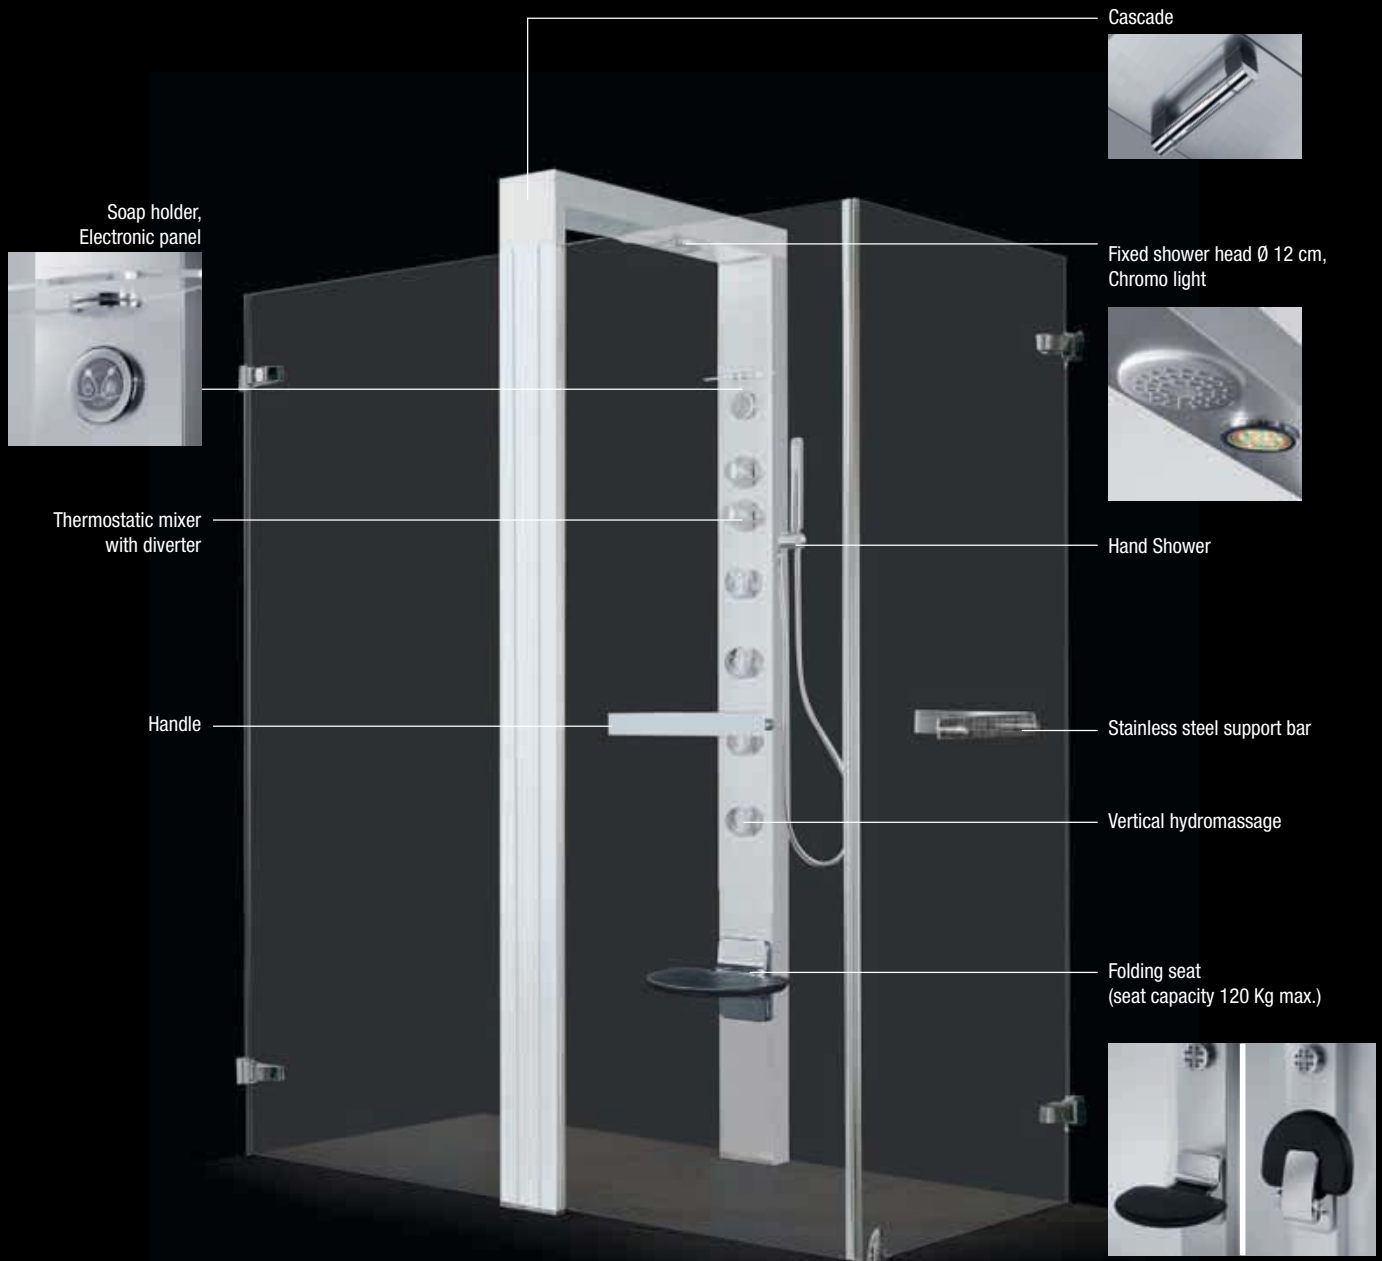

LIFE

Life

Lifetime Guarantee

Life

shower screen height

200 cm

total height

215 cm

clear glass

8 mm

ref. **3** **Life 3** - Multi-function shower enclosure with hinged door + 2 fixed panels

Technical drawings pag. 80.

Code: **LIFE8314070-1B** = **LIFE8314070-** + **1** + **B**

How to choose your product using the codes:

LIFE

*Technical specifications for Chromo light version page 78.
 *Technical specifications for Easy version: fixed shower head, hand shower, folding seat.

Chromo light version features

Clear glass

Silver

Chrome

Technical drawings

ref. 1 Life 1 - Multi-function shower space with two curved pivoting sections

$400 \leq H \leq 500$

LIFE8115070-1B LIFE8115080-1B
 LIFE8115075-1B LIFE8115090-1B
 LIFE8115070-1K LIFE8115080-1K
 LIFE8115075-1K LIFE8115090-1K