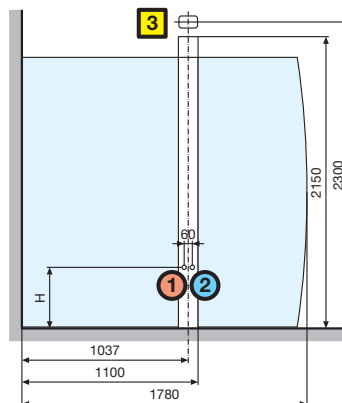

LIFE8314070- **1** **B** **K**

Measurements (cm)	Access (cm)	Code	Glass			Profile colour / Price		
			1	B	K			
			Clear	Silver	Chrome			
138 x 69	67	LIFE8314070-						
148 x 69	67	LIFE8315070-						
158 x 69	67	LIFE8316070-						
168 x 69	67	LIFE8317070-						
178 x 69	67	LIFE8318070-						
138 x 74	67	LIFE8314075-						
148 x 74	67	LIFE8315075-						
158 x 74	67	LIFE8316075-						
168 x 74	67	LIFE8317075-						
178 x 74	67	LIFE8318075-						
138 x 79	67	LIFE8314080-						
148 x 79	67	LIFE8315080-						
158 x 79	67	LIFE8316080-						
168 x 79	67	LIFE8317080-						
178 x 79	67	LIFE8318080-						
138 x 89	67	LIFE8314090-						
148 x 89	67	LIFE8315090-						
158 x 89	67	LIFE8316090-						
168 x 89	67	LIFE8317090-						
178 x 89	67	LIFE8318090-						

$400 \leq H \leq 500$

LIFE8214070-1B LIFE8214080-1B
 LIFE8214075-1B LIFE8214090-1B
 LIFE8214070-1K LIFE8214080-1K
 LIFE8214075-1K LIFE8214090-1K

$400 \leq H \leq 500$

LIFE8215070-1B LIFE8215080-1B
 LIFE8215075-1B LIFE8215090-1B
 LIFE8215070-1K LIFE8215080-1K
 LIFE8215075-1K LIFE8215090-1K

$400 \leq H \leq 500$

LIFE8216070-1B LIFE8216080-1B
 LIFE8216075-1B LIFE8216090-1B
 LIFE8216070-1K LIFE8216080-1K
 LIFE8216075-1K LIFE8216090-1K

$400 \leq H \leq 500$

LIFE8217070-1B LIFE8217080-1B
 LIFE8217075-1B LIFE8217090-1B
 LIFE8217070-1K LIFE8217080-1K
 LIFE8217075-1K LIFE8217090-1K