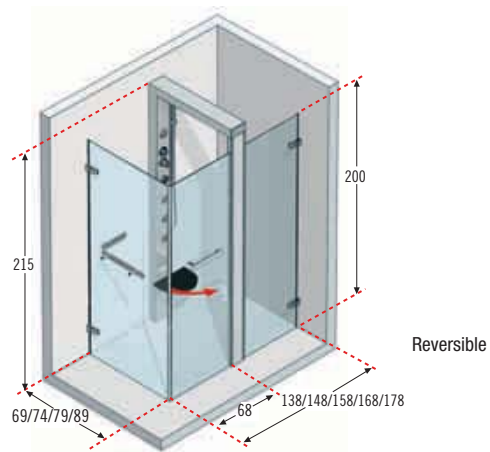

LIFE

Life

Lifetime Guarantee

Life

shower screen height

200 cm

total height

215 cm

clear glass

8 mm

ref. **3** **Life 3** - Multi-function shower enclosure with hinged door + 2 fixed panels

Technical drawings pag. 80.

Code: **LIFE8314070-1B** = **LIFE8314070-** + **1** + **B**

How to choose your product using the codes:

LIFE8314070- **1** **B** **K**

Measurements (cm)	Access (cm)	Code	Glass			Profile colour / Price		
			1	B	K			
			Clear	Silver	Chrome			
138 x 69	67	LIFE8314070-						
148 x 69	67	LIFE8315070-						
158 x 69	67	LIFE8316070-						
168 x 69	67	LIFE8317070-						
178 x 69	67	LIFE8318070-						
138 x 74	67	LIFE8314075-						
148 x 74	67	LIFE8315075-						
158 x 74	67	LIFE8316075-						
168 x 74	67	LIFE8317075-						
178 x 74	67	LIFE8318075-						
138 x 79	67	LIFE8314080-						
148 x 79	67	LIFE8315080-						
158 x 79	67	LIFE8316080-						
168 x 79	67	LIFE8317080-						
178 x 79	67	LIFE8318080-						
138 x 89	67	LIFE8314090-						
148 x 89	67	LIFE8315090-						
158 x 89	67	LIFE8316090-						
168 x 89	67	LIFE8317090-						
178 x 89	67	LIFE8318090-						