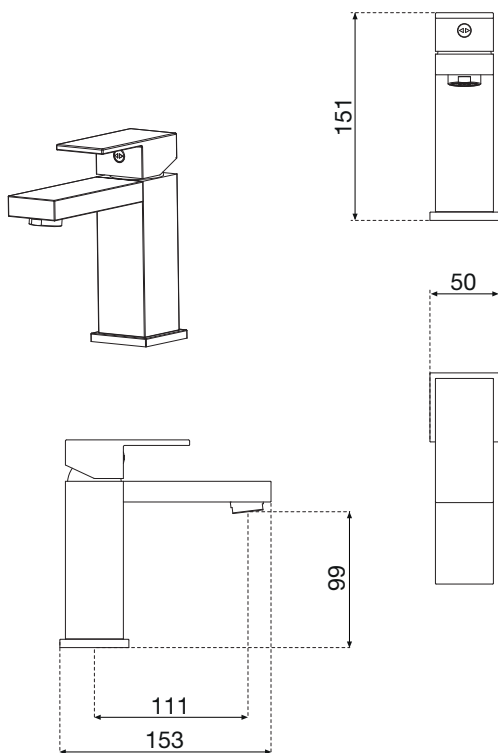

SERIE FLY 2 BASIN LOW VERSION