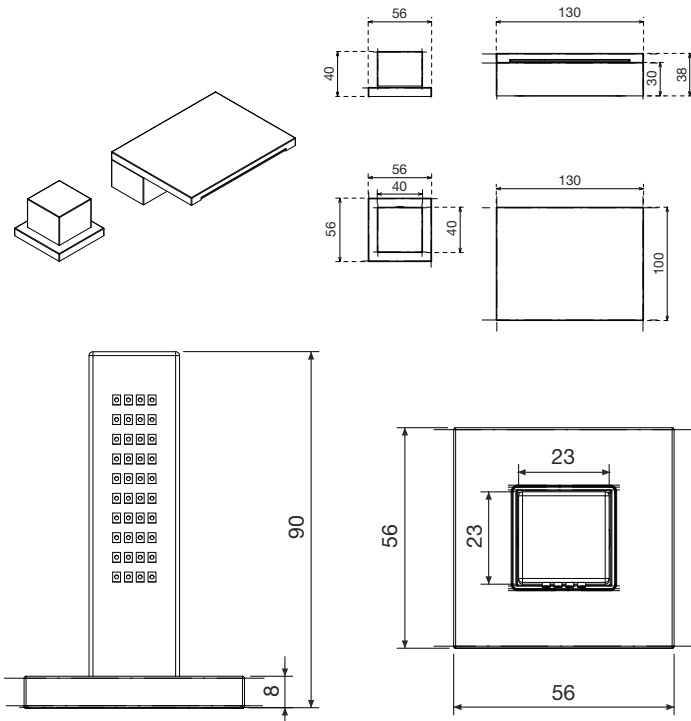

Technical Diagrams

SERIE FLY 2 BATHTUB