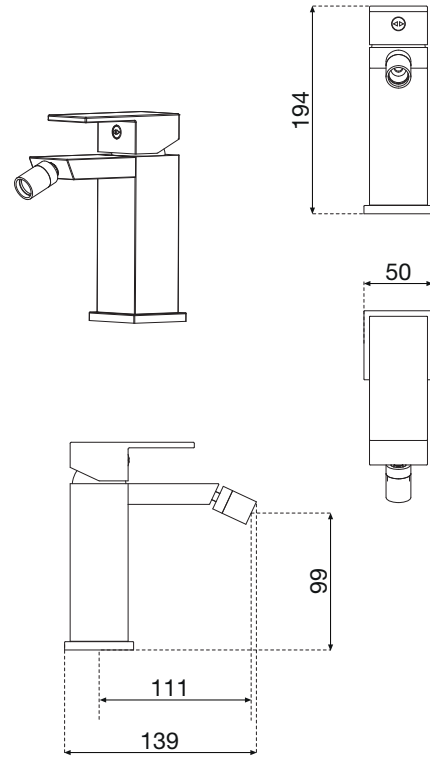

SERIE FLY 2 BIDET