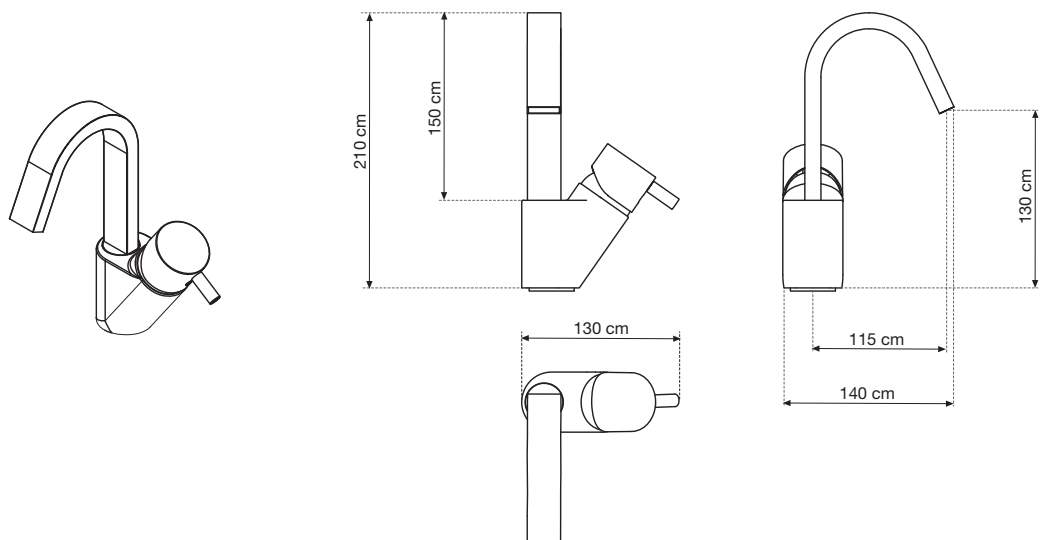

SERIE FLY 1 BASIN