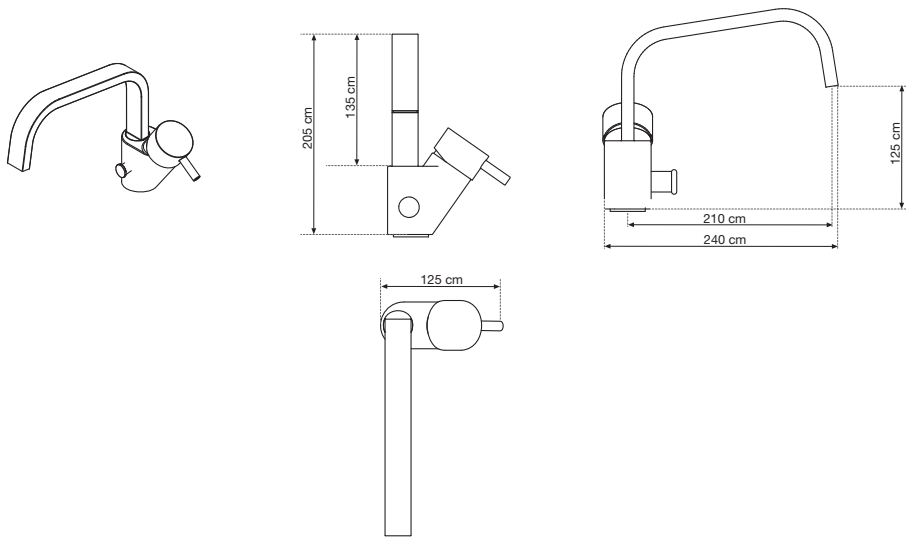

## Bathtub

Measurements (cm)	Code	Price
H 20,5 x 24	<b>KRUBBASNO-K</b>	

Click-Clack waste column included in the price.

## Basin

Measurements (cm)	Code	Price
H 21 x 14	<b>RUBLANO-K</b>	

Click-Clack waste column included in the price.

## Bidet

Measurements (cm)	Code	Price
H 17,5 x 14	<b>RUBBINO-K</b>	

Click-Clack waste column included in the price.

For technical data see page 448.

## CLICK-CLACK WASTE COLUMN

SERIE FLY 1 BATHTUB

SERIE FLY 1 BASIN

SERIE FLY 1 BIDET