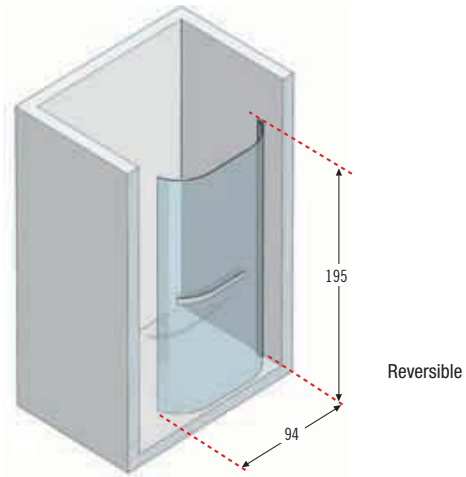

ref. **2** Extrà 2 - Walk-in shower enclosure

EXTRÀ

Extrà

Lifetime Guarantee

Extrà

total height
195 cm
clear glass
8 mm

ref. **1** Extrà 1 - Walk-in curved shower screen

ref. **2** Extrà 2 - Walk-in curved shower screen

* recommended size

Code: **EXTRA94L-1B** = **EXTRA94L-** + **1** + **B**

How to choose your product using the codes:

EXTRA94L-	1	B	K
------------------	----------	----------	----------

Measurements (cm)	Access (cm)	Code	Glass	Profile colour	
				Silver	Chrome
94 x 195 H	-	EXTRA94L-	Clear		

Measurements (cm)	Access (cm)	Code	Glass	Profile colour	
				Silver	Chrome
150 x 94 x 195 H	42	EXTRA94-	Clear		

Technical data

Glass types

Clear

Profile colours

Silver

Chrome

Stainless steel towel rail