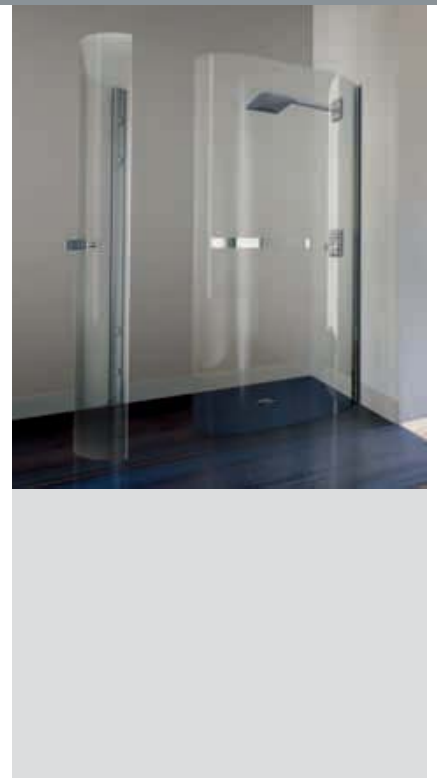

ref. **2** Extrà 2 - Walk-in shower enclosure

EXTRÀ

Extrà

Lifetime Guarantee

Extrà

total height
195 cm
clear glass
8 mm

ref. **1** Extrà 1 - Walk-in curved shower screen

ref. **2** Extrà 2 - Walk-in curved shower screen

* recommended size

Code: **EXTRA94L-1B** = **EXTRA94L-** + **1** + **B**

How to choose your product using the codes:

EXTRA94L-	1	B	K
------------------	----------	----------	----------

Measurements (cm)	Access (cm)	Code	Glass	Profile colour	
				Silver	Chrome
94 x 195 H	-	EXTRA94L-	Clear		

Measurements (cm)	Access (cm)	Code	Glass	Profile colour	
				Silver	Chrome
150 x 94 x 195 H	42	EXTRA94-	Clear		

Technical data

Glass types

Clear

Profile colours

Silver

Chrome

Stainless steel towel rail