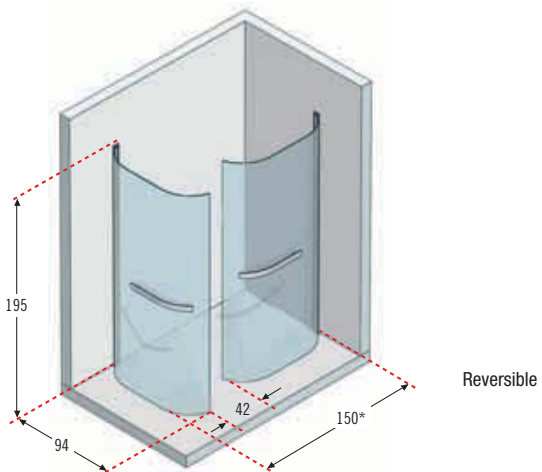

ref. **2** Extrà 2 - Walk-in shower enclosure

EXTRÀ

Extrà

Lifetime Guarantee

Extrà

total height
195 cm
clear glass
8 mm

ref. **1** Extrà 1 - Walk-in curved shower screen

ref. **2** Extrà 2 - Walk-in curved shower screen

* recommended size

Code: **EXTRA94L-1B** = **EXTRA94L-** + **1** + **B**

How to choose your product using the codes:

EXTRA94L-	1	B	K
------------------	----------	----------	----------

Measurements (cm)	Access (cm)	Code	Glass	Profile colour	
				Silver	Chrome
94 x 195 H	-	EXTRA94L-	Clear		

Measurements (cm)	Access (cm)	Code	Glass	Profile colour	
				Silver	Chrome
150 x 94 x 195 H	42	EXTRA94-	Clear		

Technical data

Glass types

Clear

Profile colours

Silver

Chrome

Stainless steel towel rail