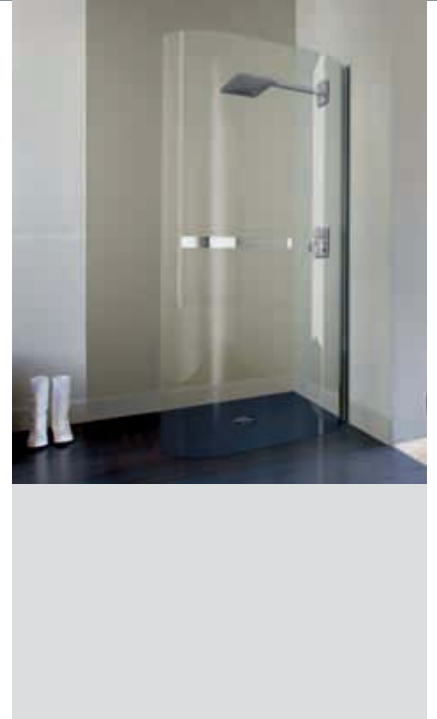

ref. **2** Extrà 2 - Walk-in shower enclosure

EXTRÀ

Extrà

Lifetime Guarantee

Extrà

total height
195 cm
clear glass
8 mm

ref. **1** Extrà 1 - Walk-in curved shower screen

ref. **2** Extrà 2 - Walk-in curved shower screen

* recommended size

Code: **EXTRA94L-1B** = **EXTRA94L-** + **1** + **B**

How to choose your product using the codes:

EXTRA94L-	1	B	K
------------------	----------	----------	----------

Measurements (cm)	Access (cm)	Code	Glass	Profile colour	
				Silver	Chrome
94 x 195 H	-	EXTRA94L-	Clear		

Measurements (cm)	Access (cm)	Code	Glass	Profile colour	
				Silver	Chrome
150 x 94 x 195 H	42	EXTRA94-	Clear		

Technical data

Glass types

Clear

Profile colours

Silver

Chrome

Stainless steel towel rail