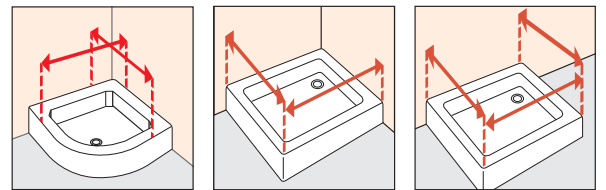

** overall dimension. *** measure from the tiled wall to external edge of shower tray.

Technical data

Glass colours

Clear

Profile colours

Chrome

Handles

Chrome metal handle

How to take the measurement

Take the measurements from the tiled wall to the external edge of the shower tray according to the above drawings.

Technical drawings

ref. **1** **Diamanti A** - Corner entry shower enclosure, 4 sections, 2 sliding + 2 fixed