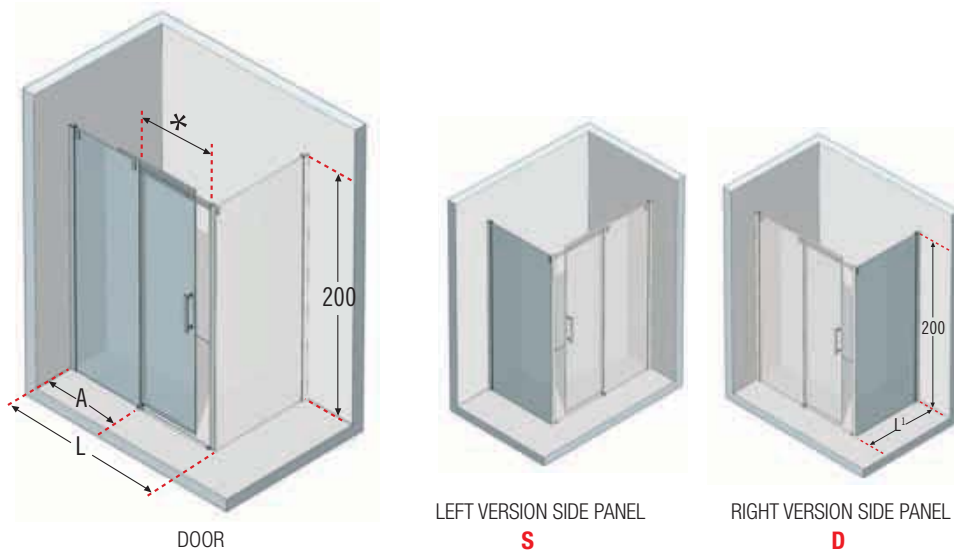

ref. **4** **Diamanti 2P+F** - 2 section door, 1 sliding + 1 fixed

Diamanti

Lifetime Guarantee

Diamanti

shower door height
200 cm
 clear glass
8 mm

OLYMPIC PLUS	cm	Height 11,5 cm	Height 4,5 cm	White + cod. 30	cm	Height 11,5 cm	Height 4,5 cm	White + cod. 30
	120 x 70	OL1207011-	OL120704-		160 x 75	OL1607511-	OL160754-	
	120 x 80	OL8012011-	OL801204-		160 x 80	OL1608011-	OL160804-	
	140 x 70	OL1407011-	OL140704-		160 x 90	OL1609011-	OL160904-	
	140 x 75	OL1407511-	OL140754-		170 x 70	OL1707011-	OL170704-	
	140 x 80	OL1408011-	OL140804-		170 x 75	OL1707511-	OL170754-	
	140 x 90	OL1409011-	OL140904-		170 x 80	OL1708011-	OL170804-	
	150 x 75	OL1507511-	OL150754-		170 x 90	OL1709011-	OL170904-	
	160 x 70	OL1607011-	OL160704-		180 x 75	OL1807511-	OL180754-	

Compulsory
 Imperial to Metric flex
 waste adaptor

Code	RISCCAB
Price	

How to choose your product using the codes: **OL1207011-30** = **OL1207011-** + **30**

Other colours available: Black and Grey. For shower trays, please see page 109.

ref. 3 Diamanti 2P - 2 section door, 1 sliding + 1 fixed for recess

For more help with choosing EXACTLY the model you want, see page 29.
 How to take the measurement see page 28.

ref. 4 Diamanti 2P+F - 2 section door, 1 sliding + 1 fixed

How to take the measurement

Take the measurements from the tiled wall to the external edge of the shower tray according to the above drawings.

Technical drawings

ref. **1** **Diamanti A** - Corner entry shower enclosure, 4 sections, 2 sliding + 2 fixed