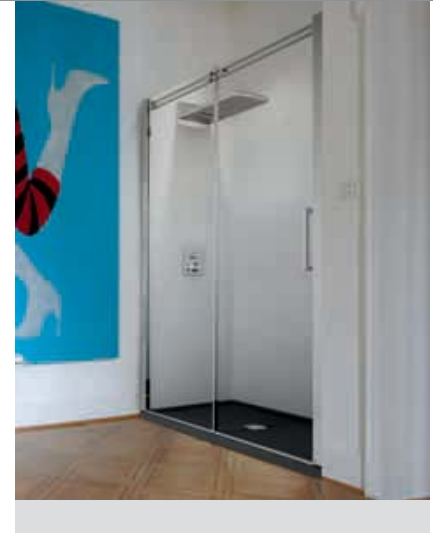

Diamanti

shower door height
200 cm
clear glass
8 mm

OLYMPIC PLUS	cm	Height 11,5 cm	Height 4,5 cm	White + cod. 30	cm	Height 11,5 cm	Height 4,5 cm	White + cod. 30
	120 x 70	OL1207011-	OL120704-		160 x 75	OL1607511-	OL160754-	
	120 x 80	OL8012011-	OL801204-		160 x 80	OL1608011-	OL160804-	
	140 x 70	OL1407011-	OL140704-		160 x 90	OL1609011-	OL160904-	
	140 x 75	OL1407511-	OL140754-		170 x 70	OL1707011-	OL170704-	
	140 x 80	OL1408011-	OL140804-		170 x 75	OL1707511-	OL170754-	
	140 x 90	OL1409011-	OL140904-		170 x 80	OL1708011-	OL170804-	
	150 x 75	OL1507511-	OL150754-		170 x 90	OL1709011-	OL170904-	
	160 x 70	OL1607011-	OL160704-		180 x 75	OL1807511-	OL180754-	

Compulsory
Imperial to Metric flex
waste adaptor

Code	RISCCAB
Price	

How to choose your product using the codes: **OL1207011-30** = **OL1207011-** + **30**

Other colours available: Black and Grey. For shower trays, please see page 109.

ref. 3 Diamanti 2P - 2 section door, 1 sliding + 1 fixed for recess

For more help with choosing EXACTLY the model you want, see page 29.
How to take the measurement see page 28.