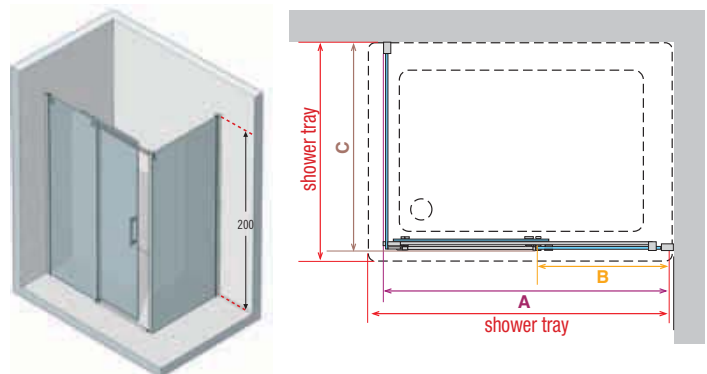

ref. **4** **Diamanti 2P+F** - 2 section door, 1 sliding + 1 fixed

DOOR				SIDE PANEL		
Code	Measures shower trays from - to	A	B	Code	Measures shower trays from - to	C
DIAMA2PF120	117,5 - 120	116 - 118,5	55 - 57,5	DIAMAF70	68,5 - 70	66 - 68,5
DIAMA2PF130	127,5 - 130	126 - 128,5	60 - 62,5	DIAMAF75	73,5 - 75	71 - 73,5
DIAMA2PF140	137,5 - 140	136 - 138,5	65 - 67,5	DIAMAF80	78,5 - 80	76 - 78,5
DIAMA2PF150	147,5 - 150	146 - 148,5	70 - 72,5	DIAMAF90	88,5 - 90	86 - 88,5
DIAMA2PF160	157,5 - 160	156 - 158,5	75 - 77,5	DIAMAF100	98,5 - 100	96 - 98,5
DIAMA2PF170	167,5 - 170	166 - 168,5	80 - 82,5	DIAMAF110	108,5 - 110	106 - 108,5
DIAMA2PF180	177,5 - 180	176 - 178,5	85 - 87,5	DIAMAF120	118,5 - 120	116 - 118,5