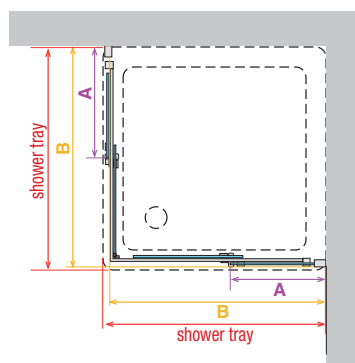

DIAMA2P120	S-	D-	1	K
------------	----	----	---	---

Measurements (cm)	Access (cm)	Code	Left	Right	Glass	Profile colour	
						Price	
			S-	D-	1	K	
L **	A	*	Left	Right	Clear	Chrome	
116 ↔ 121	55	41					
126 ↔ 131	60	46					
136 ↔ 141	65	51					
146 ↔ 151	70	56					
156 ↔ 161	75	61					
166 ↔ 171	80	66					
176 ↔ 181	85	71					

** overall dimension. *** measure from the tiled wall to external edge of shower tray.

Technical data

Glass colours

Clear

Profile colours

Chrome

Handles

Chrome metal handle

How to take the measurement

Take the measurements from the tiled wall to the external edge of the shower tray according to the above drawings.

Technical drawings

ref. **1** **Diamanti A** - Corner entry shower enclosure, 4 sections, 2 sliding + 2 fixed

Technical drawings

ref. **3** **Diamanti 2P** - 2 section door, 1 sliding + 1 fixed for recess

Code	Measures shower trays from - to	A	G
DIAMA2P120	116 - 121	55 - 57,5	9 - 11,5
DIAMA2P130	126 - 131	60 - 62,5	9 - 11,5
DIAMA2P140	136 - 141	65 - 67,5	9 - 11,5
DIAMA2P150	146 - 151	70 - 72,5	9 - 11,5
DIAMA2P160	156 - 161	75 - 77,5	9 - 11,5
DIAMA2P170	166 - 171	80 - 82,5	9 - 11,5
DIAMA2P180	176 - 181	85 - 87,5	9 - 11,5