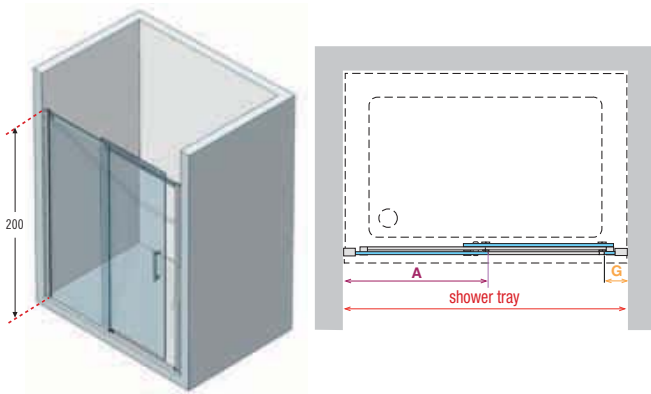

Technical drawings

ref. **3** **Diamanti 2P** - 2 section door, 1 sliding + 1 fixed for recess

Code	Measures shower trays from - to	A	G
DIAMA2P120	116 - 121	55 - 57,5	9 - 11,5
DIAMA2P130	126 - 131	60 - 62,5	9 - 11,5
DIAMA2P140	136 - 141	65 - 67,5	9 - 11,5
DIAMA2P150	146 - 151	70 - 72,5	9 - 11,5
DIAMA2P160	156 - 161	75 - 77,5	9 - 11,5
DIAMA2P170	166 - 171	80 - 82,5	9 - 11,5
DIAMA2P180	176 - 181	85 - 87,5	9 - 11,5