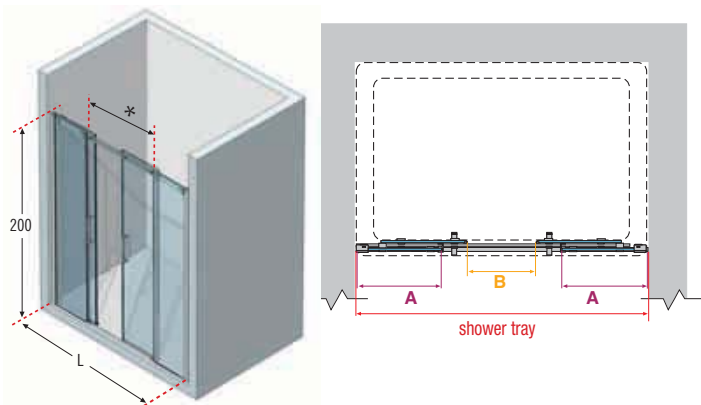

ref. **5** **Diamanti 2A** - 2 section door, 1 sliding + 1 fixed for recess

Code	Measures shower trays from - to	A	B
DIAMA2A160	156 - 161	56-59	40
DIAMA2A170	166 - 171	62-65	42,5
DIAMA2A180	176 - 181	66-69	45
DIAMA2A190	186 - 191	72-75	47,5
DIAMA2A200	196 - 201	76-79	50