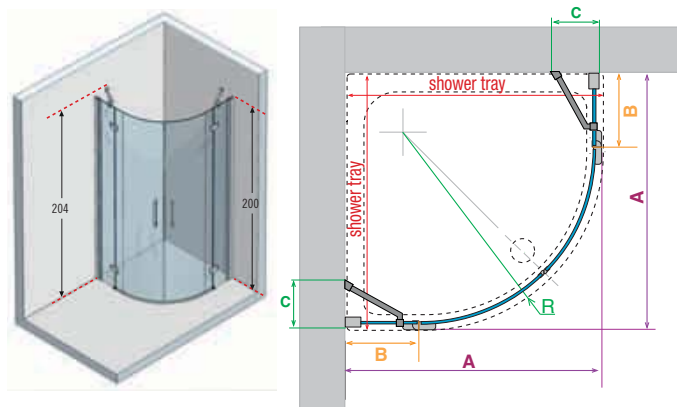

overall dimension. * measure from the tiled wall to external edge of shower tray

Technical data

Glass colours

Clear

Profile colours

Chrome

Handles

Chrome metal handle

How to take the measurement

Take the measurements from the tiled wall to the external edge of the shower tray according to these drawings.

Technical drawings

ref. **1** Coral A - Corner shower enclosure

Code	Measures shower trays from - to	P	B	A	C
CORALA80	77,5 - 80	52	22-24,5	76-78,5	17
CORALA90	87,5 - 90	52	32-34,5	86-88,5	23
CORALA100	97,5 - 100	62	32-34,5	96-98,5	23
CORALA110	107,5 - 110	72	32-34,5	106-108,5	23
CORALA120	117,5 - 120	72	42-44,5	116-118,5	27

ref. **2** Coral R - Curved shower enclosure with two hinged doors

Code	Measures shower trays from - to	A	B	C	R radius
CORALR80	77,5 - 80	76,5-79	12-14,5	16	55
CORALR90	87,5 - 90	86,5-89	22-24,5	17	55
CORALR100	97,5 - 100	96,5-99	32-34,5	23	55