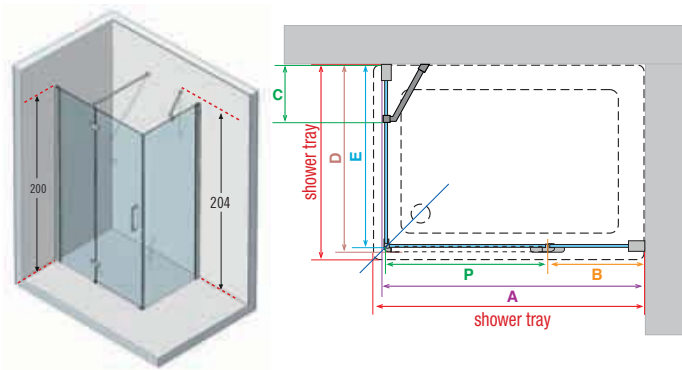

Technical drawings

ref. **4** Coral 2P+F - Corner shower enclosure with hinged door + two fixed panels

DOOR

Code	Measures shower trays from - to	P	B	A
L/H CORAL2PF115S	115 - 117,5	62	49,5-52	113,5-115,5
R/H CORAL2PF115D				
L/H CORAL2PF120S	117,5 - 120	62	52-54,5	115,5-118
R/H CORAL2PF120D				
L/H CORAL2PF140S	137,5 - 140	62	72-74,5	135,5-138
R/H CORAL2PF140D				
L/H CORAL2PF160S	157,5 - 160	72	82-84,5	155,5-158
R/H CORAL2PF160D				
L/H CORAL2PF180S	177,5 - 180	82	92-94,5	175,5-178
R/H CORAL2PF180D				

SIDE PANEL

Code	Measures shower trays from - to	D	E	C
CORALF70	67,5 - 70	66-68,5	64-66,5	27
CORALF75	72,5 - 75	71-73,5	69-71,5	27
CORALF80	77,5 - 80	76-78,5	74-76,5	27
CORALF90	87,5 - 90	86-88,5	84-86,5	27
CORALF100	97,5 - 100	96-98,5	94-96,5	27
CORALF110	107,5 - 110	106-108,5	104-106,5	27
CORALF120	117,5 - 120	116-118,5	114-116,5	27