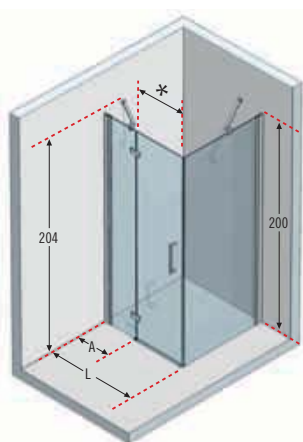

ref. **4** Coral 2P+F - Corner shower enclosure with hinged door + two fixed panels

Coral

Lifetime Guarantee

Coral

shower door height
200 cm
 total height
204 cm
 clear glass
8 mm

OLYMPIC PLUS SQUARE	cm	Height 11,5 cm	Height 4,5 cm	Price
	80 x 80	OLN8011-30	OLN804-30	
	90 x 70	OLN907011-30	OLN90704-30	
	90 x 75	OLN907511-30	OLN90754-30	
	90 x 90	OLN9011-30	OLN904-30	
	100 x 100	OLN10011-30	OLN1004-30	
	100 x 80	OLN1008011-30	OLN100804-30	

Right Version

For more help with choosing EXACTLY the model you want, see page 45-46.
 How to take the measurement see page 44.

ref. 8 Coral G+F - Hinged door and side panel

Left Version

Right Version

OPTIONAL 150 cm

How to choose your product using the codes:

CORAL1B80

S-

D-

1

K

Measurements (cm)	Access (cm)	Projection	Code	Left	Right	Glass	Profile colour
							Price
				S-	D-	1	K
L **	A	*		Left	Right	Clear	Chrome
77 ↔ 79,5	17 ↔ 19,5	52	56	CORAL1B80			
87 ↔ 89,5	27 ↔ 29,5	52	56	CORAL1B90			
97 ↔ 99,5	27 ↔ 29,5	62	66	CORAL1B100			
107 ↔ 109,5	27 ↔ 29,7	72	76	CORAL1B110			
117 ↔ 119,5	37 ↔ 39,5	72	76	CORAL1B120			