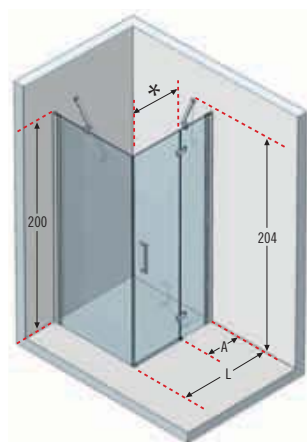

ref. **4** Coral 2P+F - Corner shower enclosure with hinged door + two fixed panels

Coral

Lifetime Guarantee

Coral

shower door height
200 cm
 total height
204 cm
 clear glass
8 mm

OLYMPIC PLUS SQUARE	cm	Height 11,5 cm	Height 4,5 cm	Price
	80 x 80	OLN8011-30	OLN804-30	
	90 x 70	OLN907011-30	OLN90704-30	
	90 x 75	OLN907511-30	OLN90754-30	
	90 x 90	OLN9011-30	OLN904-30	
	100 x 100	OLN10011-30	OLN1004-30	
	100 x 80	OLN1008011-30	OLN100804-30	

Right Version

For more help with choosing EXACTLY the model you want, see page 45-46.
 How to take the measurement see page 44.

ref. 8 Coral G+F - Hinged door and side panel

Left Version

Right Version

OPTIONAL 150 cm

How to choose your product using the codes:

CORAL1B80

S-

D-

1

K

Measurements (cm)	Access (cm)	Projection	Code	Left	Right	Glass	Profile colour
							Price
				S-	D-	1	K
L **	A	*		Left	Right	Clear	Chrome
77 ↔ 79,5	17 ↔ 19,5	52	56	CORAL1B80			
87 ↔ 89,5	27 ↔ 29,5	52	56	CORAL1B90			
97 ↔ 99,5	27 ↔ 29,5	62	66	CORAL1B100			
107 ↔ 109,5	27 ↔ 29,7	72	76	CORAL1B110			
117 ↔ 119,5	37 ↔ 39,5	72	76	CORAL1B120			