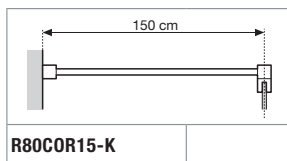

OPTIONAL 150 cm

Support bar

R80COR15-K

For more help with choosing EXACTLY the model you want, see page 45-46.
How to take the measurement see page 44.