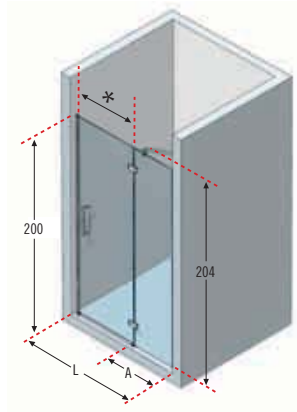

ref. **4** Coral 2P+F - Corner shower enclosure with hinged door + two fixed panels

Coral

Lifetime Guarantee

Coral

shower door height
200 cm
 total height
204 cm
 clear glass
8 mm

OLYMPIC PLUS SQUARE	cm	Height 11,5 cm	Height 4,5 cm	Price
	80 x 80	OLN8011-30	OLN804-30	
	90 x 70	OLN907011-30	OLN90704-30	
	90 x 75	OLN907511-30	OLN90754-30	
	90 x 90	OLN9011-30	OLN904-30	
	100 x 100	OLN10011-30	OLN1004-30	
	100 x 80	OLN1008011-30	OLN100804-30	

For shower trays, please see page 109.

Compulsory
 Imperial to Metric flex
 waste adaptor

Code	RISCCAB
Price	

NEW UV-Bonded hinges

internal view

external view

ref. 7 Coral 1B - Hinged door for recess

Left Version

Right Version

For more help with choosing EXACTLY the model you want, see page 45-46.
 How to take the measurement see page 44.

ref. 8 Coral G+F - Hinged door and side panel

Left Version

Right Version

OPTIONAL 150 cm