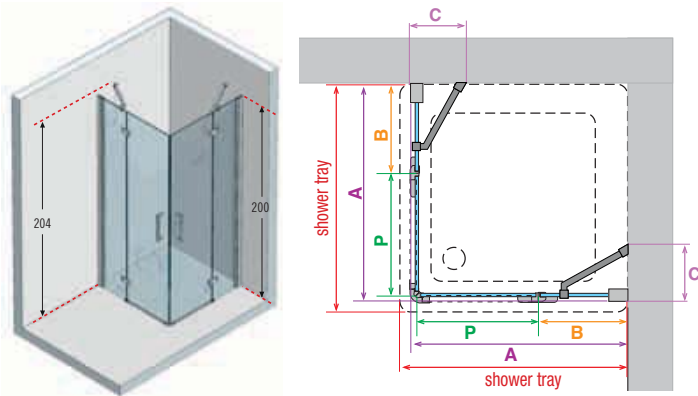

overall dimension. * measure from the tiled wall to external edge of shower tray

Technical data

Glass colours

Clear

Profile colours

Chrome

Handles

Chrome metal handle

How to take the measurement

Take the measurements from the tiled wall to the external edge of the shower tray according to these drawings.

Technical drawings

ref. **1** Coral A - Corner shower enclosure

Code	Measures shower trays from - to	P	B	A	C
CORALA80	77,5 - 80	52	22-24,5	76-78,5	17
CORALA90	87,5 - 90	52	32-34,5	86-88,5	23
CORALA100	97,5 - 100	62	32-34,5	96-98,5	23
CORALA110	107,5 - 110	72	32-34,5	106-108,5	23
CORALA120	117,5 - 120	72	42-44,5	116-118,5	27

ref. **2** Coral R - Curved shower enclosure with two hinged doors

Code	Measures shower trays from - to	A	B	C	R radius
CORALR80	77,5 - 80	76,5-79	12-14,5	16	55
CORALR90	87,5 - 90	86,5-89	22-24,5	17	55
CORALR100	97,5 - 100	96,5-99	32-34,5	23	55