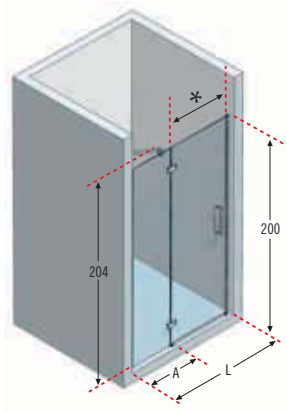

ref. **4** Coral 2P+F - Corner shower enclosure with hinged door + two fixed panels

Coral

Lifetime Guarantee

Coral

shower door height
200 cm
 total height
204 cm
 clear glass
8 mm

OLYMPIC PLUS SQUARE	cm	Height 11,5 cm	Height 4,5 cm	Price
	80 x 80	OLN8011-30	OLN804-30	
	90 x 70	OLN907011-30	OLN90704-30	
	90 x 75	OLN907511-30	OLN90754-30	
	90 x 90	OLN9011-30	OLN904-30	
	100 x 100	OLN10011-30	OLN1004-30	
	100 x 80	OLN1008011-30	OLN100804-30	

For shower trays, please see page 109.

Compulsory
 Imperial to Metric flex
 waste adaptor

Code	RISCCAB
Price	

NEW UV-Bonded hinges

internal view

external view

ref. 7 Coral 1B - Hinged door for recess

Left Version

Right Version

For more help with choosing EXACTLY the model you want, see page 45-46.
 How to take the measurement see page 44.

ref. 8 Coral G+F - Hinged door and side panel

Left Version

Right Version

OPTIONAL 150 cm