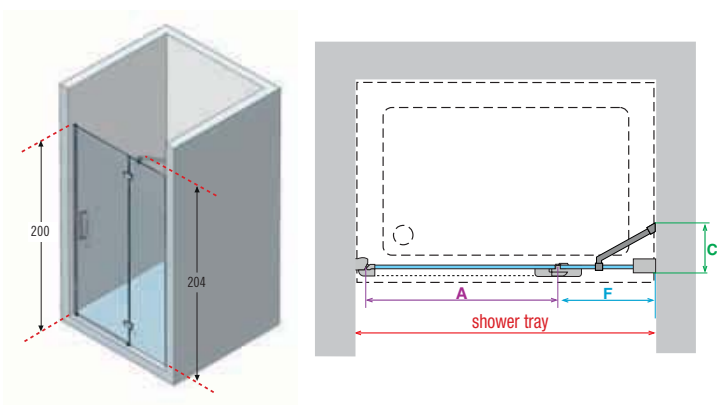

ref. **7** Coral 1B - Hinged door for recess

Code	Measures shower trays from - to	A	F	C
CORAL1B80	77 - 79,5	52	22-24,5	17
CORAL1B90	87 - 89,5	52	32-34,5	23
CORAL1B100	97 - 99,5	62	32-34,5	23