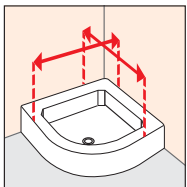

overall dimension. * measure from the tiled wall to external edge of shower tray

Technical data

Glass colours

Clear

Profile colours

Chrome

Handles

Chrome metal handle

How to take the measurement

Take the measurements from the tiled wall to the external edge of the shower tray according to these drawings.

Technical drawings

ref. **1** Coral A - Corner shower enclosure

Code	Measures shower trays from - to	P	B	A	C
CORALA80	77,5 - 80	52	22-24,5	76-78,5	17
CORALA90	87,5 - 90	52	32-34,5	86-88,5	23
CORALA100	97,5 - 100	62	32-34,5	96-98,5	23
CORALA110	107,5 - 110	72	32-34,5	106-108,5	23
CORALA120	117,5 - 120	72	42-44,5	116-118,5	27