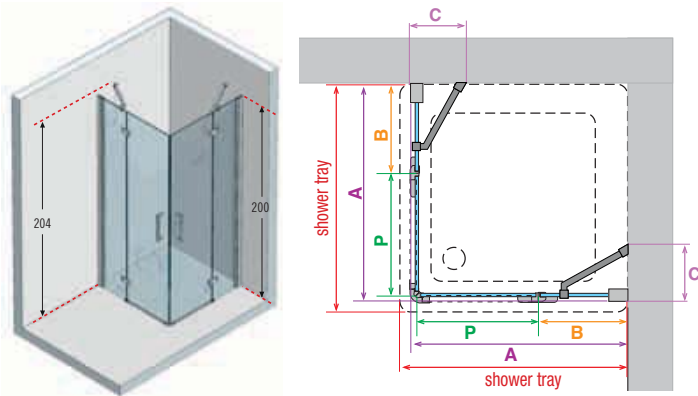

The kit code includes: 1 left side + 1 right side + 1 assembly kit.

overall dimension. * measure from the tiled wall to external edge of shower tray

Technical data

Glass colours

Clear

Profile colours

Chrome

How to take the measurement

Take the measurements from the tiled wall to the external edge of the shower tray according to these drawings.

Technical drawings

ref. **1** Coral A - Corner shower enclosure

Code	Measures shower trays from - to	P	B	A	C
CORALA80	77,5 - 80	52	22-24,5	76-78,5	17
CORALA90	87,5 - 90	52	32-34,5	86-88,5	23
CORALA100	97,5 - 100	62	32-34,5	96-98,5	23
CORALA110	107,5 - 110	72	32-34,5	106-108,5	23
CORALA120	117,5 - 120	72	42-44,5	116-118,5	27

ref. **2** Coral R - Curved shower enclosure with two hinged doors

Code	Measures shower trays from - to	A	B	C	R radius
CORALR80	77,5 - 80	76,5-79	12-14,5	16	55
CORALR90	87,5 - 90	86,5-89	22-24,5	17	55
CORALR100	97,5 - 100	96,5-99	32-34,5	23	55