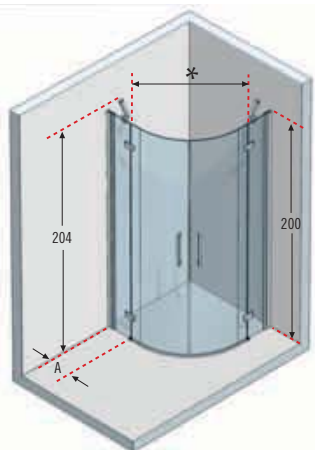

ref. **4** Coral 2P+F - Corner shower enclosure with hinged door + two fixed panels

Coral

Lifetime Guarantee

Coral

shower door height
200 cm
 total height
204 cm
 clear glass
8 mm

NEW UV-Bonded hinges

internal view

external view

ref. **1** **Coral A** - Corner shower enclosure

OFFSET VERSION

OLYMPIC PLUS SQUARE	cm	Height 11,5 cm	Height 4,5 cm	Price
	80 x 80	OLN8011-30	OLN804-30	
	90 x 70	OLN907011-30	OLN90704-30	
	90 x 75	OLN907511-30	OLN90754-30	
	90 x 90	OLN9011-30	OLN904-30	
	100 x 100	OLN10011-30	OLN1004-30	
	100 x 80	OLN1008011-30	OLN100804-30	

Compulsory
 Imperial to Metric flex waste adaptor

Code	RISCCAB
Price	

For shower trays, please see page 109.

For more help with choosing EXACTLY the model you want, see page 45-46.
 How to take the measurement see page 44.

ref. **2** **Coral R** - Curved shower enclosure with two hinged doors

OLYMPIC PLUS QUAD	cm	Height 11,5 cm	Height 4,5 cm	Price
	80 x 80	VINR8011-30	VINR804-30	
	90 x 90	VINR9011-30	VINR904-30	
	100 x 100	VINR10011-30	VINR1004-30	