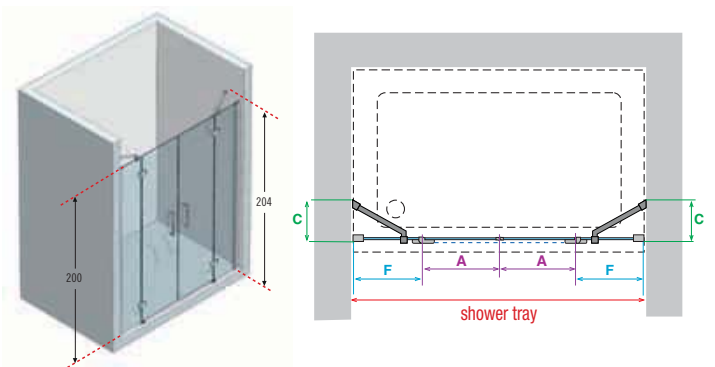

ref. **5** Coral 2A - Four section enclosure, two hinged + two fixed for recess

Code	Measures shower trays from - to	A	F	C
CORAL2A120	115 - 120	35	22-24,5	17
CORAL2A140	135 - 140	35	32-34,5	23
CORAL2A150	145 - 150	40	32-34,5	23
CORAL2A160	155 - 160	45	32-34,5	23
CORAL2A170	165 - 170	40	42-44,5	27
CORAL2A180	175 - 180	45	42-44,5	27