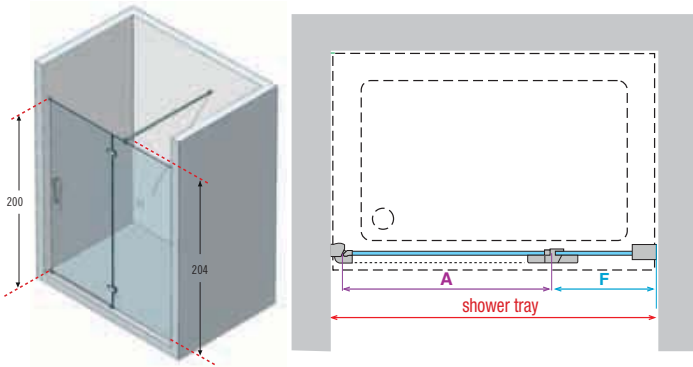

ref. **3** Coral 2P - In line hinged door and panel for recess

Code	Measures shower trays from - to	A	F
L/H CORAL2P115S	114,5 - 117	62	49,5-52
R/H CORAL2P115D			
L/H CORAL2P120S	117 - 119,5	62	52-54,5
R/H CORAL2P120D			
L/H CORAL2P140S	137 - 139,5	62	72-74,5
R/H CORAL2P140D			
L/H CORAL2P160S	157 - 159,5	72	82-84,5
R/H CORAL2P160D			
L/H CORAL2P180S	177 - 179,5	82	92-94,5
R/H CORAL2P180D