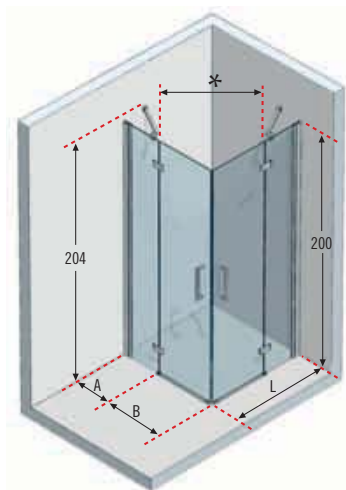

ref. **4** Coral 2P+F - Corner shower enclosure with hinged door + two fixed panels

Coral

Lifetime Guarantee

Coral

shower door height
200 cm
 total height
204 cm
 clear glass
8 mm

NEW UV-Bonded hinges

internal view

external view

ref. **1** **Coral A** - Corner shower enclosure

OFFSET VERSION

OLYMPIC PLUS SQUARE	cm	Height 11,5 cm	Height 4,5 cm	Price
	80 x 80	OLN8011-30	OLN804-30	
	90 x 70	OLN907011-30	OLN90704-30	
	90 x 75	OLN907511-30	OLN90754-30	
	90 x 90	OLN9011-30	OLN904-30	
	100 x 100	OLN10011-30	OLN1004-30	
	100 x 80	OLN1008011-30	OLN100804-30	

Compulsory
 Imperial to Metric flex waste adaptor

Code	RISCCAB
Price	

For shower trays, please see page 109.

For more help with choosing EXACTLY the model you want, see page 45-46.
 How to take the measurement see page 44.

ref. **2** **Coral R** - Curved shower enclosure with two hinged doors

OLYMPIC PLUS QUAD	cm	Height 11,5 cm	Height 4,5 cm	Price
	80 x 80	VINR8011-30	VINR804-30	
	90 x 90	VINR9011-30	VINR904-30	
	100 x 100	VINR10011-30	VINR1004-30	