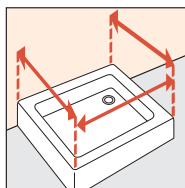

The kit code includes: 1 left side + 1 right side + 1 assembly kit.

overall dimension. * measure from the tiled wall to external edge of shower tray

Technical data

Glass colours

Clear

Profile colours

Chrome

How to take the measurement

Take the measurements from the tiled wall to the external edge of the shower tray according to these drawings.

Technical drawings

ref. **1** Coral A - Corner shower enclosure

Code	Measures shower trays from - to	P	B	A	C
CORALA80	77,5 - 80	52	22-24,5	76-78,5	17
CORALA90	87,5 - 90	52	32-34,5	86-88,5	23
CORALA100	97,5 - 100	62	32-34,5	96-98,5	23
CORALA110	107,5 - 110	72	32-34,5	106-108,5	23
CORALA120	117,5 - 120	72	42-44,5	116-118,5	27