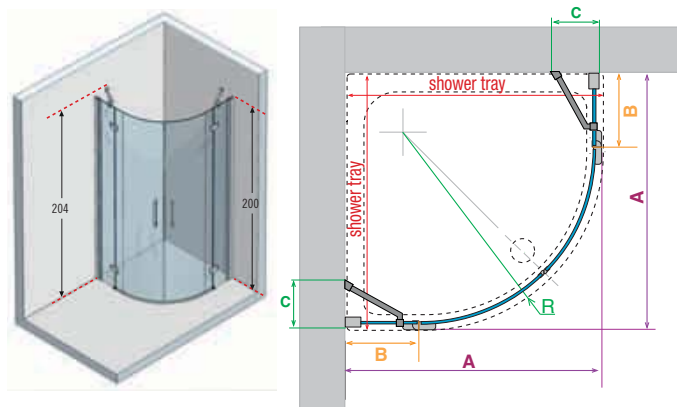

The kit code includes: 1 left side + 1 right side + 1 assembly kit.

overall dimension. * measure from the tiled wall to external edge of shower tray

Technical data

Glass colours

Clear

Profile colours

Chrome

How to take the measurement

Take the measurements from the tiled wall to the external edge of the shower tray according to these drawings.

Technical drawings

ref. **1** Coral A - Corner shower enclosure

Code	Measures shower trays from - to	P	B	A	C
CORALA80	77,5 - 80	52	22-24,5	76-78,5	17
CORALA90	87,5 - 90	52	32-34,5	86-88,5	23
CORALA100	97,5 - 100	62	32-34,5	96-98,5	23
CORALA110	107,5 - 110	72	32-34,5	106-108,5	23
CORALA120	117,5 - 120	72	42-44,5	116-118,5	27

ref. **2** Coral R - Curved shower enclosure with two hinged doors

Code	Measures shower trays from - to	A	B	C	R radius
CORALR80	77,5 - 80	76,5-79	12-14,5	16	55
CORALR90	87,5 - 90	86,5-89	22-24,5	17	55
CORALR100	97,5 - 100	96,5-99	32-34,5	23	55