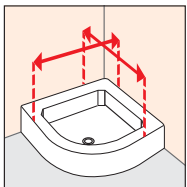

The kit code includes: 1 left side + 1 right side + 1 assembly kit.

overall dimension. * measure from the tiled wall to external edge of shower tray

Technical data

Glass colours

Clear

Profile colours

Chrome

How to take the measurement

Take the measurements from the tiled wall to the external edge of the shower tray according to these drawings.

Technical drawings

ref. **1** Coral A - Corner shower enclosure

Code	Measures shower trays from - to	P	B	A	C
CORALA80	77,5 - 80	52	22-24,5	76-78,5	17
CORALA90	87,5 - 90	52	32-34,5	86-88,5	23
CORALA100	97,5 - 100	62	32-34,5	96-98,5	23
CORALA110	107,5 - 110	72	32-34,5	106-108,5	23
CORALA120	117,5 - 120	72	42-44,5	116-118,5	27