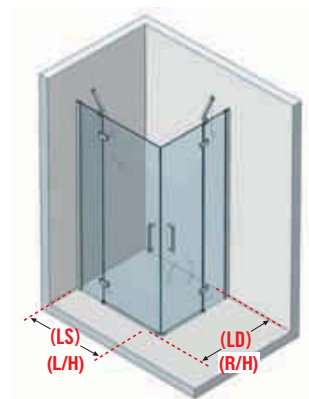

ref. **4** Coral 2P+F - Corner shower enclosure with hinged door + two fixed panels

Coral

Lifetime Guarantee

Coral

shower door height
200 cm
 total height
204 cm
 clear glass
8 mm

NEW UV-Bonded hinges

internal view

external view

ref. **1** **Coral A** - Corner shower enclosure

OFFSET VERSION

OLYMPIC PLUS SQUARE	cm	Height 11,5 cm	Height 4,5 cm	Price
	80 x 80	OLN8011-30	OLN804-30	
	90 x 70	OLN907011-30	OLN90704-30	
	90 x 75	OLN907511-30	OLN90754-30	
	90 x 90	OLN9011-30	OLN904-30	
	100 x 100	OLN10011-30	OLN1004-30	
	100 x 80	OLN1008011-30	OLN100804-30	

Compulsory
 Imperial to Metric flex waste adaptor

Code	RISCCAB
Price	

For shower trays, please see page 109.

For more help with choosing EXACTLY the model you want, see page 45-46.
 How to take the measurement see page 44.

ref. **2** **Coral R** - Curved shower enclosure with two hinged doors

OLYMPIC PLUS QUAD	cm	Height 11,5 cm	Height 4,5 cm	Price
	80 x 80	VINR8011-30	VINR804-30	
	90 x 90	VINR9011-30	VINR904-30	
	100 x 100	VINR10011-30	VINR1004-30	