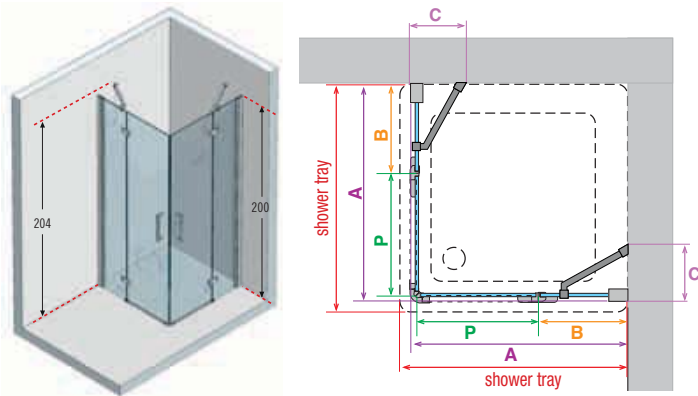

SPECIAL SIDE PANEL ON WIDTH (6 weeks delivery)

H 170 ↓ 220	L 26 ↔ 121		CORALFSP				
-------------	------------	--	-----------------	--	--	--	--

overall dimension. * measure from the tiled wall to external edge of shower tray

How to take the measurement

Take the measurements from the tiled wall to the external edge of the shower tray according to these drawings.

Technical drawings

ref. **1** Coral A - Corner shower enclosure

Code	Measures shower trays from - to	P	B	A	C
CORALA80	77,5 - 80	52	22-24,5	76-78,5	17
CORALA90	87,5 - 90	52	32-34,5	86-88,5	23
CORALA100	97,5 - 100	62	32-34,5	96-98,5	23
CORALA110	107,5 - 110	72	32-34,5	106-108,5	23
CORALA120	117,5 - 120	72	42-44,5	116-118,5	27

ref. **2** Coral R - Curved shower enclosure with two hinged doors

Code	Measures shower trays from - to	A	B	C	R radius
CORALR80	77,5 - 80	76,5-79	12-14,5	16	55
CORALR90	87,5 - 90	86,5-89	22-24,5	17	55
CORALR100	97,5 - 100	96,5-99	32-34,5	23	55