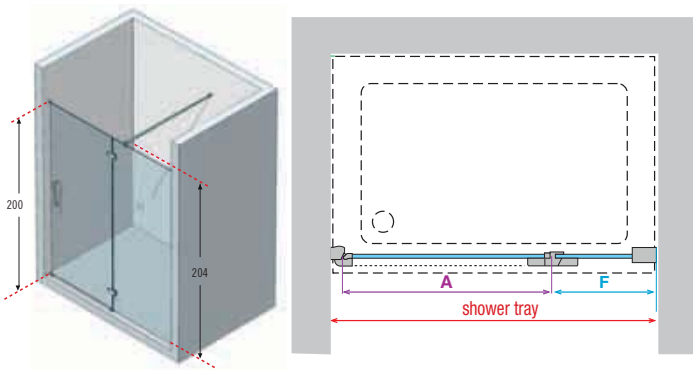

ref. **3** Coral 2P - In line hinged door and panel for recess

Code	Measures shower trays from - to	A	F
L/H CORAL2P115S	114,5 - 117	62	49,5-52
R/H CORAL2P115D			
L/H CORAL2P120S	117 - 119,5	62	52-54,5
R/H CORAL2P120D			
L/H CORAL2P140S	137 - 139,5	62	72-74,5
R/H CORAL2P140D			
L/H CORAL2P160S	157 - 159,5	72	82-84,5
R/H CORAL2P160D			
L/H CORAL2P180S	177 - 179,5	82	92-94,5
R/H CORAL2P180D