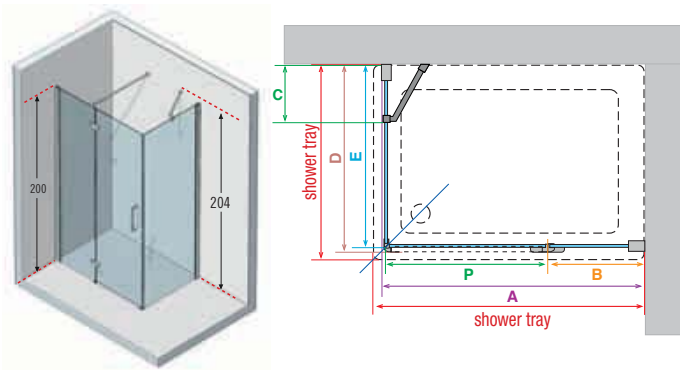

Technical drawings

ref. **4** Coral 2P+F - Corner shower enclosure with hinged door + two fixed panels

DOOR

Code	Measures shower trays from - to	P	B	A
L/H CORAL2PF115S	115 - 117,5	62	49,5-52	113,5-115,5
R/H CORAL2PF115D				
L/H CORAL2PF120S	117,5 - 120	62	52-54,5	115,5-118
R/H CORAL2PF120D				
L/H CORAL2PF140S	137,5 - 140	62	72-74,5	135,5-138
R/H CORAL2PF140D				
L/H CORAL2PF160S	157,5 - 160	72	82-84,5	155,5-158
R/H CORAL2PF160D				
L/H CORAL2PF180S	177,5 - 180	82	92-94,5	175,5-178
R/H CORAL2PF180D				

SIDE PANEL

Code	Measures shower trays from - to	D	E	C
CORALF70	67,5 - 70	66-68,5	64-66,5	27
CORALF75	72,5 - 75	71-73,5	69-71,5	27
CORALF80	77,5 - 80	76-78,5	74-76,5	27
CORALF90	87,5 - 90	86-88,5	84-86,5	27
CORALF100	97,5 - 100	96-98,5	94-96,5	27
CORALF110	107,5 - 110	106-108,5	104-106,5	27
CORALF120	117,5 - 120	116-118,5	114-116,5	27