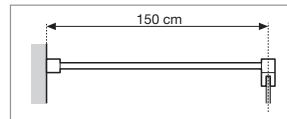

ref. **4** Coral 2P+F - Corner shower enclosure with hinged door + two fixed panels

Coral

Lifetime Guarantee

Coral

shower door height
200 cm
total height
204 cm
clear glass
8 mm

OLYMPIC PLUS	cm	Height 11,5 cm	Height 4,5 cm	White + cod. 30	cm	Height 11,5 cm	Height 4,5 cm	White + cod. 30
	120 x 70	OL1207011-	OL120704-		160 x 75	OL1607511-	OL160754-	
	120 x 80	OL8012011-	OL801204-		160 x 80	OL1608011-	OL160804-	
	140 x 70	OL1407011-	OL140704-		160 x 90	OL1609011-	OL160904-	
	140 x 75	OL1407511-	OL140754-		170 x 70	OL1707011-	OL170704-	
	140 x 80	OL1408011-	OL140804-		170 x 75	OL1707511-	OL170754-	
	140 x 90	OL1409011-	OL140904-		170 x 80	OL1708011-	OL170804-	
	150 x 75	OL1507511-	OL150754-		170 x 90	OL1709011-	OL170904-	
	160 x 70	OL1607011-	OL160704-		180 x 75	OL1807511-	OL180754-	

ref. 3 Coral 2P - In line hinged door and panel for recess

NEW UV-Bonded hinges

internal view

external view

STANDARD 150 CM

Support bar (included)

For more help with choosing EXACTLY the model you want, see page 45-46.
How to take the measurement see page 44.