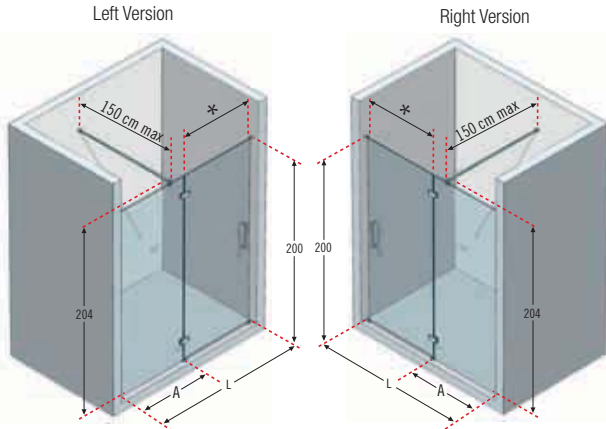

ref. **4** Coral 2P+F - Corner shower enclosure with hinged door + two fixed panels

Coral

Lifetime Guarantee

Coral

shower door height
200 cm
total height
204 cm
clear glass
8 mm

OLYMPIC PLUS	cm	Height 11,5 cm	Height 4,5 cm	White + cod. 30	cm	Height 11,5 cm	Height 4,5 cm	White + cod. 30
	120 x 70	OL1207011-	OL120704-		160 x 75	OL1607511-	OL160754-	
	120 x 80	OL8012011-	OL801204-		160 x 80	OL1608011-	OL160804-	
	140 x 70	OL1407011-	OL140704-		160 x 90	OL1609011-	OL160904-	
	140 x 75	OL1407511-	OL140754-		170 x 70	OL1707011-	OL170704-	
	140 x 80	OL1408011-	OL140804-		170 x 75	OL1707511-	OL170754-	
	140 x 90	OL1409011-	OL140904-		170 x 80	OL1708011-	OL170804-	
	150 x 75	OL1507511-	OL150754-		170 x 90	OL1709011-	OL170904-	
	160 x 70	OL1607011-	OL160704-		180 x 75	OL1807511-	OL180754-	

ref. 3 Coral 2P - In line hinged door and panel for recess

NEW UV-Bonded hinges

internal view

external view

STANDARD 150 CM

Support bar (included)

For more help with choosing EXACTLY the model you want, see page 45-46.
How to take the measurement see page 44.

SPECIAL SIDE PANEL ON WIDTH (6 weeks delivery)

H 170 ↓ 220	L 26 ↔ 121		CORALFSP				
-------------	------------	--	-----------------	--	--	--	--

overall dimension. * measure from the tiled wall to external edge of shower tray