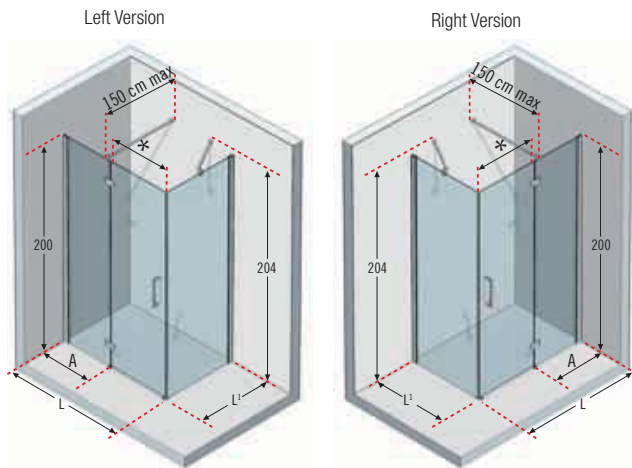

ref. **4** Coral 2P+F - Corner shower enclosure with hinged door + two fixed panels

Coral

Lifetime Guarantee

Coral

shower door height
200 cm
total height
204 cm
clear glass
8 mm

OLYMPIC PLUS	cm	Height 11,5 cm	Height 4,5 cm	White + cod. 30	cm	Height 11,5 cm	Height 4,5 cm	White + cod. 30
	120 x 70	OL1207011-	OL120704-		160 x 75	OL1607511-	OL160754-	
	120 x 80	OL8012011-	OL801204-		160 x 80	OL1608011-	OL160804-	
	140 x 70	OL1407011-	OL140704-		160 x 90	OL1609011-	OL160904-	
	140 x 75	OL1407511-	OL140754-		170 x 70	OL1707011-	OL170704-	
	140 x 80	OL1408011-	OL140804-		170 x 75	OL1707511-	OL170754-	
	140 x 90	OL1409011-	OL140904-		170 x 80	OL1708011-	OL170804-	
	150 x 75	OL1507511-	OL150754-		170 x 90	OL1709011-	OL170904-	
	160 x 70	OL1607011-	OL160704-		180 x 75	OL1807511-	OL180754-	

ref. 3 Coral 2P - In line hinged door and panel for recess

NEW UV-Bonded hinges

internal view

external view

STANDARD 150 CM

Support bar (included)

For more help with choosing EXACTLY the model you want, see page 45-46.
How to take the measurement see page 44.

ref. 4 Coral 2P+F - Corner shower enclosure with hinged door + two fixed panels

NEW UV-Bonded hinges

internal view

external view

STANDARD 150 CM

Support bar (included)

For more help with choosing EXACTLY the model you want, see page 45-46.
How to take the measurement see page 44.

SPECIAL SIDE PANEL ON WIDTH (6 weeks delivery)

H 170 ↓ 220	L 26 ↔ 121		CORALFSP				
-------------	------------	--	-----------------	--	--	--	--

overall dimension. * measure from the tiled wall to external edge of shower tray