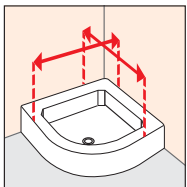

How to take the measurement

Take the measurements from the tiled wall to the external edge of the shower tray according to these drawings.

Technical drawings

ref. **1** Coral A - Corner shower enclosure

Code	Measures shower trays from - to	P	B	A	C
CORALA80	77,5 - 80	52	22-24,5	76-78,5	17
CORALA90	87,5 - 90	52	32-34,5	86-88,5	23
CORALA100	97,5 - 100	62	32-34,5	96-98,5	23
CORALA110	107,5 - 110	72	32-34,5	106-108,5	23
CORALA120	117,5 - 120	72	42-44,5	116-118,5	27