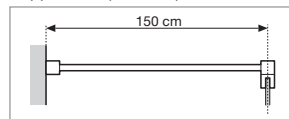

ref. 4 Coral 2P+F - Corner shower enclosure with hinged door + two fixed panels

NEW UV-Bonded hinges

internal view

external view

STANDARD 150 CM

Support bar (included)

For more help with choosing EXACTLY the model you want, see page 45-46.
How to take the measurement see page 44.