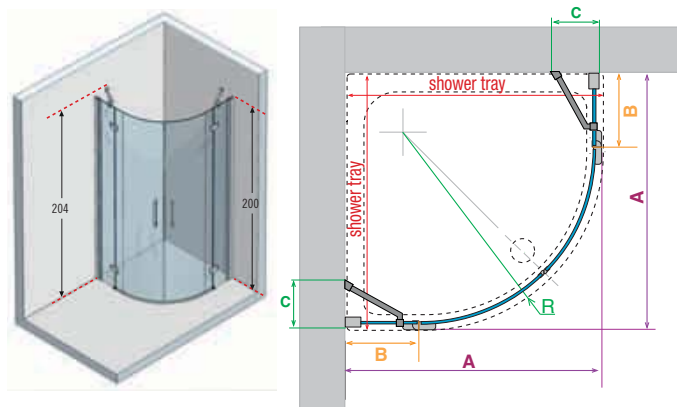

SPECIAL SIDE PANEL ON WIDTH (6 weeks delivery)

H 170 ↓ 220	L 26 ↔ 121		CORALFSP				
-------------	------------	--	-----------------	--	--	--	--

overall dimension. * measure from the tiled wall to external edge of shower tray

How to take the measurement

Take the measurements from the tiled wall to the external edge of the shower tray according to these drawings.

Technical drawings

ref. **1** Coral A - Corner shower enclosure

Code	Measures shower trays from - to	P	B	A	C
CORALA80	77,5 - 80	52	22-24,5	76-78,5	17
CORALA90	87,5 - 90	52	32-34,5	86-88,5	23
CORALA100	97,5 - 100	62	32-34,5	96-98,5	23
CORALA110	107,5 - 110	72	32-34,5	106-108,5	23
CORALA120	117,5 - 120	72	42-44,5	116-118,5	27

ref. **2** Coral R - Curved shower enclosure with two hinged doors

Code	Measures shower trays from - to	A	B	C	R radius
CORALR80	77,5 - 80	76,5-79	12-14,5	16	55
CORALR90	87,5 - 90	86,5-89	22-24,5	17	55
CORALR100	97,5 - 100	96,5-99	32-34,5	23	55