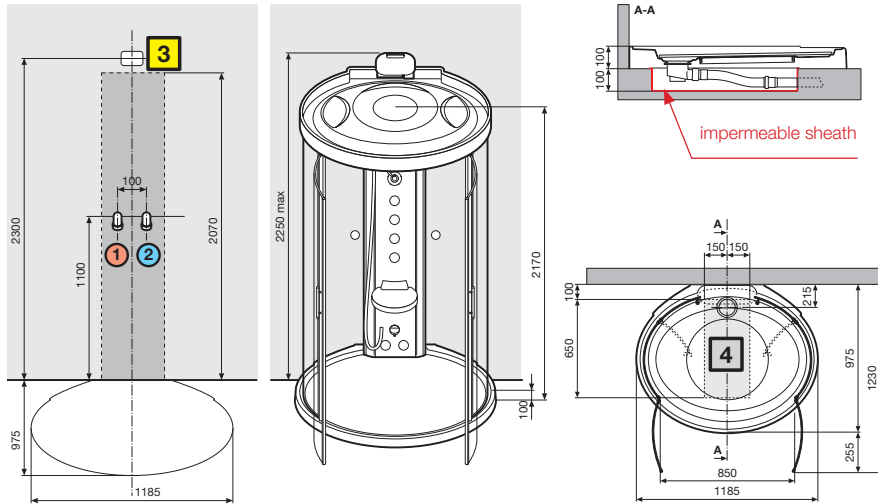

Features

Dome with chromo light, fixed shower head, cascade, 2 loudspeakers

Aroma dispenser

Electronic panel (Ares 1 only)

Touch screen Remote Control (Ares 3 only)

Technical Diagrams

ARES 1

WALL-MOUNTED VERSION

CORNER-MOUNTED VERSION

Must be fitted upstream with a 30 mA circuit breaker with a minimum contact of 3mm.

HYDRAULIC CHARACTERISTICS

- Optimum dynamic pressure 2-5 bar
- 1/2" hot water connection
- Cold water connection 1/2"
- Siphon connection with 40 mm diameter coupling