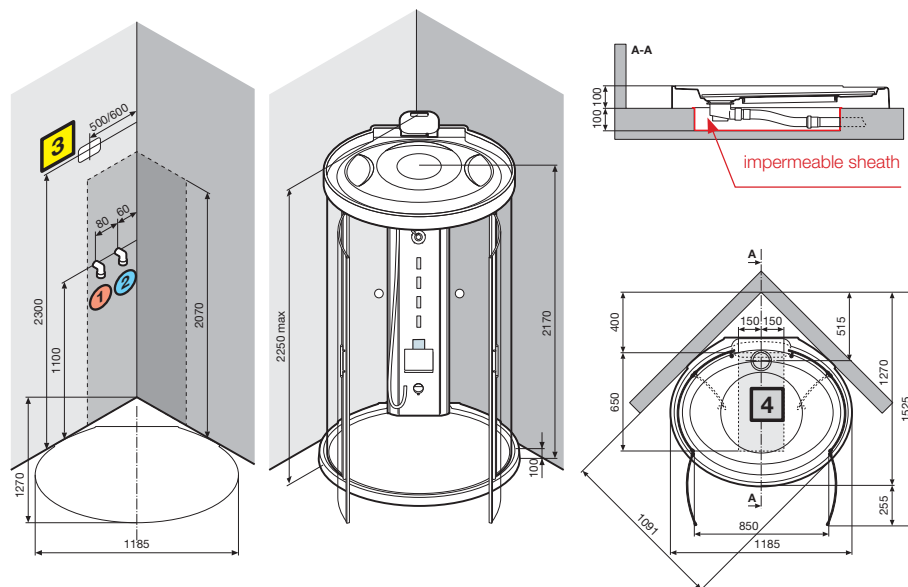

CORNER-MOUNTED VERSION

Must be fitted upstream with a 30 mA circuit breaker with a minimum contact of 3mm.

HYDRAULIC CHARACTERISTICS

- Optimum dynamic pressure 2-5 bar
- 1/2" hot water connection
- Cold water connection 1/2"
- Siphon connection with 40 mm diameter coupling

ELECTRICAL CHARACTERISTICS

- Voltage 220-230 V
- Frequency 50/60 Hz
- Maximum absorbed power: 3300 W
- Nominal power 2500 W

WARNING: it could be dangerous for pacemaker wearer.