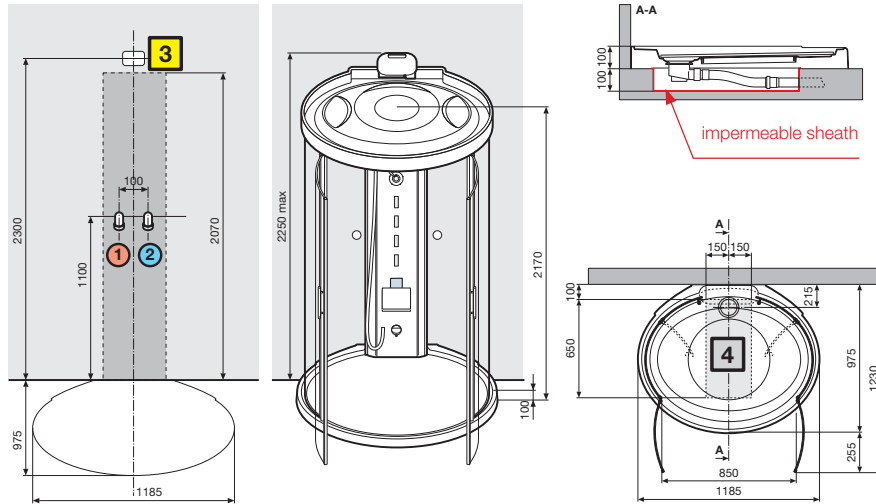

ARES 3

WALL-MOUNTED VERSION