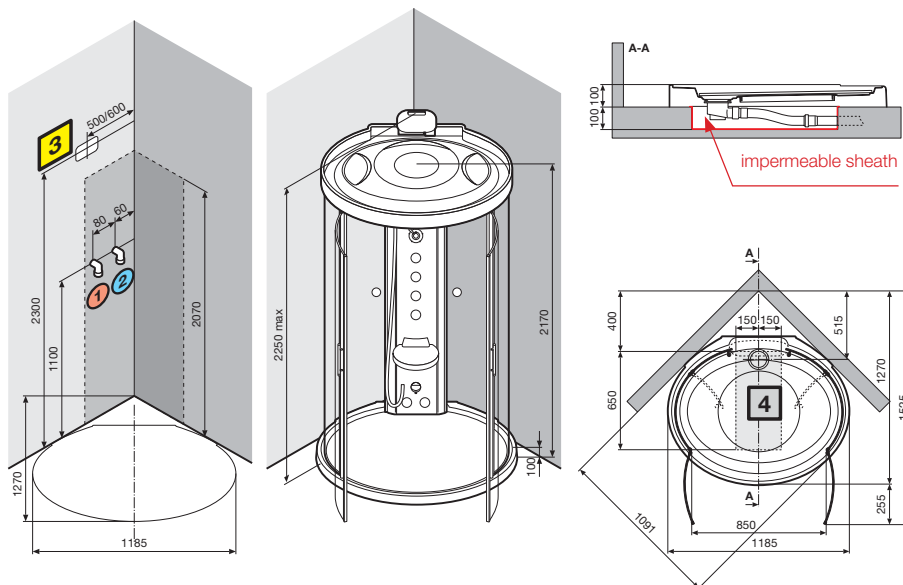

Features

Dome with chromo light, fixed shower head, cascade, 2 loudspeakers

Aroma dispenser

Electronic panel (Ares 1 only)

Touch screen Remote Control (Ares 3 only)

Technical Diagrams

ARES 1

WALL-MOUNTED VERSION

CORNER-MOUNTED VERSION

Must be fitted upstream with a 30 mA circuit breaker with a minimum contact of 3mm.

HYDRAULIC CHARACTERISTICS

- Optimum dynamic pressure 2-5 bar
- 1/2" hot water connection
- Cold water connection 1/2"
- Siphon connection with 40 mm diameter coupling