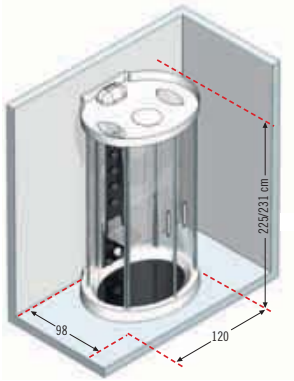

CHROME PROFILES

Code: **ARES3-1KA** = **ARES3-1K** + **A**

How to choose your product using the codes:

ARES3-1K	A	P	Q	T
----------	---	---	---	---

Mixer	Measurements (cm)	Access	Code	HPL finish	Price
-------	-------------------	--------	------	------------	-------

Ares 3 - Multifunction complete cubicle with steam

Wall-mounted version

Corner-mounted version

CROMOLIGHT PLUS VERSION

				A	P	Q	T	
WITH TRAY H 10 CM				white	ash	white oak	teak	
THERMOSTATIC	120 x 98 H 225	85	ARES3-1K					
WITH TRAY H 16 CM								
THERMOSTATIC	120 x 98 H 231	85	ARES3P-1K					

FEATURES: Dome, Adjustable vertical hydromassage, Shower head, Shower hand, Folding seat in leafy HPL with wood finish, Soap holders, Shower tray base in leafy HPL with wood finish, Sauna plus (steam and aroma dispenser, Radio FM RDS Stereo, MP3 AUX plug, Chromo light lamp), Touch screen remote control

CORNER-MOUNTED VERSION

Must be fitted upstream with a 30 mA circuit breaker with a minimum contact of 3mm.

HYDRAULIC CHARACTERISTICS

- Optimum dynamic pressure 2-5 bar
- 1/2" hot water connection
- Cold water connection 1/2"
- Siphon connection with 40 mm diameter coupling