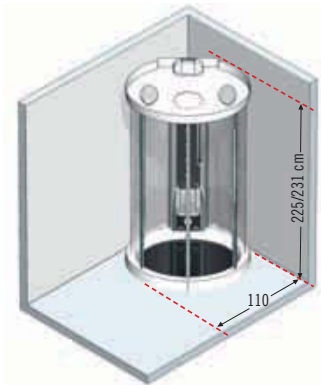

CHROME PROFILES

Code: **ARES3-1KA** = **ARES3-1K** + **A**

How to choose your product using the codes:

ARES3-1K	A	P	Q	T
----------	---	---	---	---

Mixer	Measurements (cm)	Access	Code	HPL finish	Price
-------	-------------------	--------	------	------------	-------

Ares 3 - Multifunction complete cubicle with steam

Wall-mounted version

Corner-mounted version

CROMOLIGHT PLUS VERSION

				A	P	Q	T	
WITH TRAY H 10 CM				white	ash	white oak	teak	
THERMOSTATIC	120 x 98 H 225	85	ARES3-1K					
WITH TRAY H 16 CM								
THERMOSTATIC	120 x 98 H 231	85	ARES3P-1K					

CORNER-MOUNTED VERSION

Must be fitted upstream with a 30 mA circuit breaker with a minimum contact of 3mm.

HYDRAULIC CHARACTERISTICS

- Optimum dynamic pressure 2-5 bar
- 1/2" hot water connection
- Cold water connection 1/2"
- Siphon connection with 40 mm diameter coupling