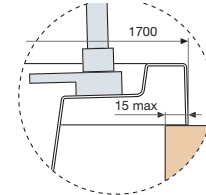

SENSE 3 170x70

in caso di allaccio a muro
in case of wall connection

in caso di allaccio a muro
in case of wall connection

in caso di allaccio a pavimento
in case of floor connection

in caso di vasca ad incasso
in case of shell for built-in installation

SENSE 3 170x75

in caso di allaccio a muro
in case of wall connection

in caso di allaccio a muro
in case of wall connection

in caso di allaccio a pavimento
in case of floor connection

in caso di vasca ad incasso
in case of shell for built-in installation