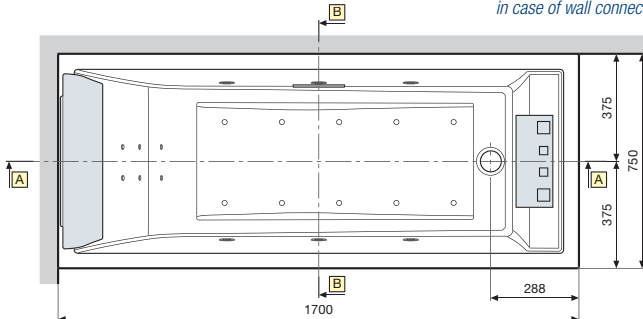

in caso di allaccio a muro
in case of wall connection

in caso di allaccio a pavimento
in case of floor connection