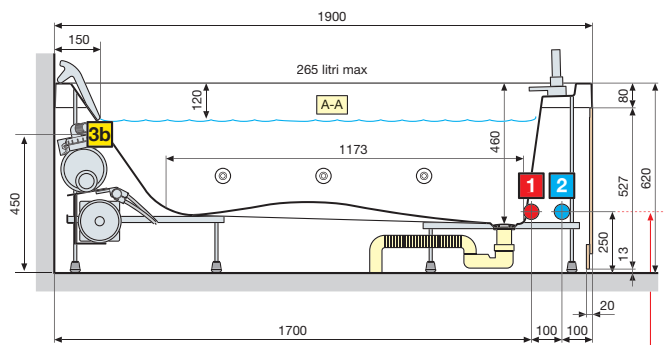

Disegni tecnici rubinetteria a pavimento pag. 102 / *Free standing mixer technical drawings pag. 102*

CARATTERISTICHE IDRAULICHE

- 8 bocchette whirlpool
- 10 bocchette airpool
- 6 bocchette airpool dorsale
- Allaccio sifone con raccordo 1 1/2"

CARATTERISTICHE ELETTRICHE

- Tensione 220-230 V
- Frequenza 50 Hz
- Potenza massima assorbita: whirlpool 880 W, airpool 900 W, whirlpool + airpool: 1800 W

HYDRAULIC CHARACTERISTICS

- 8 whirlpool nozzles
- 10 airpool nozzles
- 6 back airpool nozzles
- Siphon connection with 1 1/2" coupling

ELECTRICAL CHARACTERISTICS

- Supply voltage 220-230 V
- Frequency 50 Hz
- Maximum absorbed power: whirlpool 880 W, airpool 900 W, whirlpool + airpool: 1800 W

SENSE 3 180x80

in caso di allaccio a muro
in case of wall connection

in caso di allaccio a pavimento
in case of floor connection

in caso di vasca ad incasso
in case of shell for built-in installation

SENSE 3 190x80

in caso di allaccio a muro
in case of wall connection

in caso di allaccio a pavimento
in case of floor connection