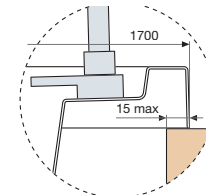

SENSE 3 170x70

in caso di allaccio a muro
in case of wall connection

in caso di allaccio a muro
in case of wall connection

in caso di allaccio a pavimento
in case of floor connection

in caso di vasca ad incasso
in case of shell for built-in installation

SENSE 3 170x75

in caso di allaccio a muro
in case of wall connection

in caso di allaccio a muro
in case of wall connection

in caso di allaccio a pavimento
in case of floor connection

in caso di vasca ad incasso
in case of shell for built-in installation