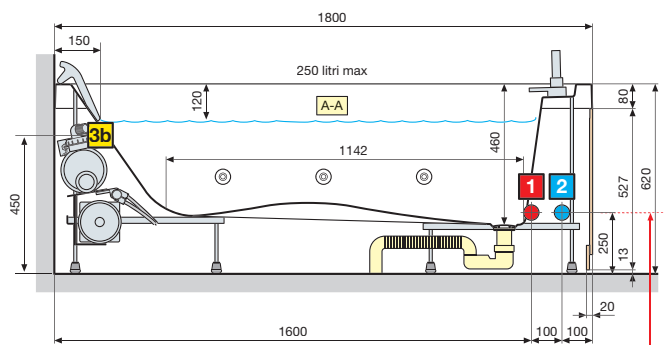

Disegni tecnici rubinetteria a pavimento pag. 102 / *Free standing mixer technical drawings pag. 102*

CARATTERISTICHE IDRAULICHE

- 8 bocchette whirlpool
- 10 bocchette airpool
- 6 bocchette airpool dorsale
- Allaccio sifone con raccordo 1 1/2"

CARATTERISTICHE ELETTRICHE

- Tensione 220-230 V
- Frequenza 50 Hz
- Potenza massima assorbita: whirlpool 880 W, airpool 900 W, whirlpool + airpool: 1800 W

HYDRAULIC CHARACTERISTICS

- 8 whirlpool nozzles
- 10 airpool nozzles
- 6 back airpool nozzles
- Siphon connection with 1 1/2" coupling

ELECTRICAL CHARACTERISTICS

- Supply voltage 220-230 V
- Frequency 50 Hz
- Maximum absorbed power: whirlpool 880 W, airpool 900 W, whirlpool + airpool: 1800 W

SENSE 3 180x80

in caso di allaccio a muro
in case of wall connection

in caso di allaccio a pavimento
in case of floor connection

in caso di vasca ad incasso
in case of shell for built-in installation

SENSE 3 190x80

in caso di allaccio a muro
in case of wall connection

in caso di allaccio a pavimento
in case of floor connection