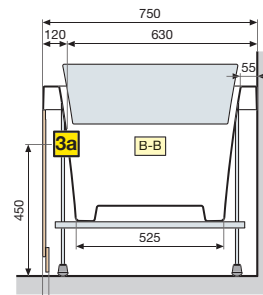

SENSE 3 170x75

in caso di allaccio a muro
in case of wall connection

in caso di allaccio a muro
in case of wall connection

in caso di allaccio a pavimento
in case of floor connection

in caso di vasca ad incasso
in case of shell for built-in installation