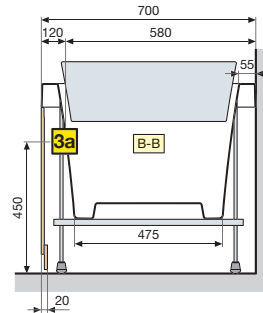

SENSE 3 170x70

in caso di allaccio a muro
in case of wall connection

in caso di allaccio a muro
in case of wall connection

in caso di allaccio a pavimento
in case of floor connection

in caso di vasca ad incasso
in case of shell for built-in installation

SENSE 3 170x75

in caso di allaccio a muro
in case of wall connection

in caso di allaccio a muro
in case of wall connection

in caso di allaccio a pavimento
in case of floor connection

in caso di vasca ad incasso
in case of shell for built-in installation