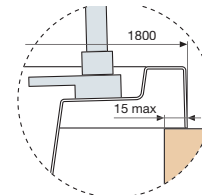

CARATTERISTICHE ELETTRICHE

- Tensione 220-230 V
- Frequenza 50 Hz
- Potenza massima assorbita: whirlpool 880 W, airpool 900 W, whirlpool + airpool: 1800 W

HYDRAULIC CHARACTERISTICS

- 8 whirlpool nozzles
- 10 airpool nozzles
- 6 back airpool nozzles
- Siphon connection with 1 1/2" coupling

ELECTRICAL CHARACTERISTICS

- Supply voltage 220-230 V
- Frequency 50 Hz
- Maximum absorbed power: whirlpool 880 W, airpool 900 W, whirlpool + airpool: 1800 W

SENSE 3 180x80

in caso di allaccio a muro
in case of wall connection

in caso di allaccio a pavimento
in case of floor connection

in caso di vasca ad incasso
in case of shell for built-in installation

SENSE 3 190x80

in caso di allaccio a muro
in case of wall connection

in caso di allaccio a pavimento
in case of floor connection