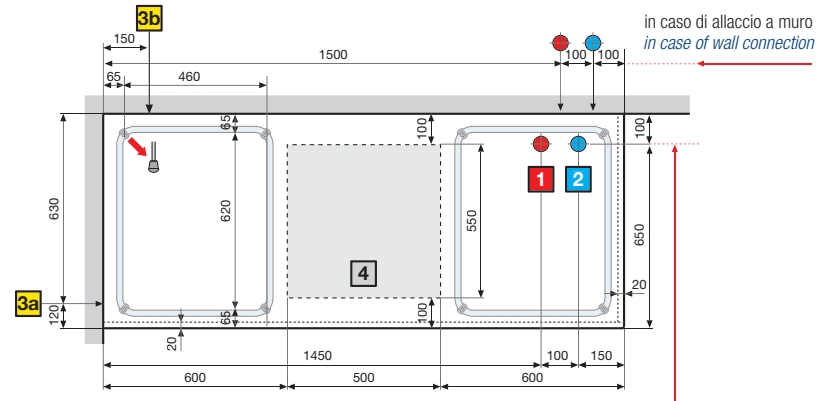

SENSE 3 170x70

in caso di allaccio a muro
in case of wall connection

in caso di allaccio a muro
in case of wall connection

in caso di allaccio a pavimento
in case of floor connection

in caso di vasca ad incasso
in case of shell for built-in installation

SENSE 3 170x75

in caso di allaccio a muro
in case of wall connection

in caso di allaccio a muro
in case of wall connection

in caso di allaccio a pavimento
in case of floor connection

in caso di vasca ad incasso
in case of shell for built-in installation