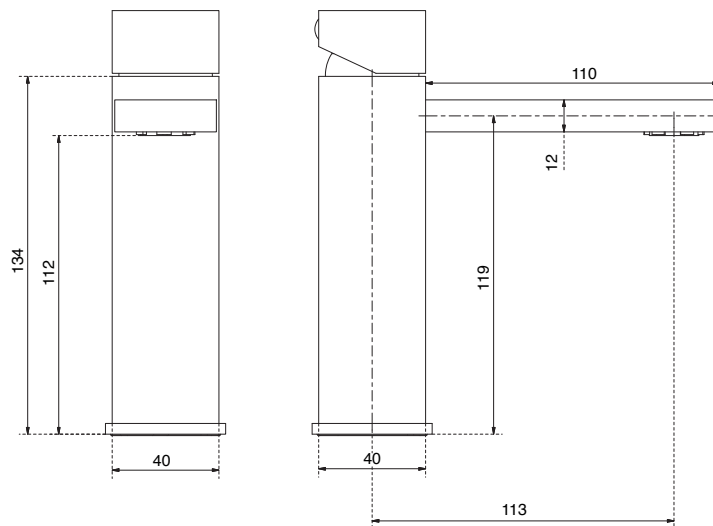

SERIE PHONTE 1 LAVABO / *BASIN* - VERSIONE BASSA / *LOW VERSION*