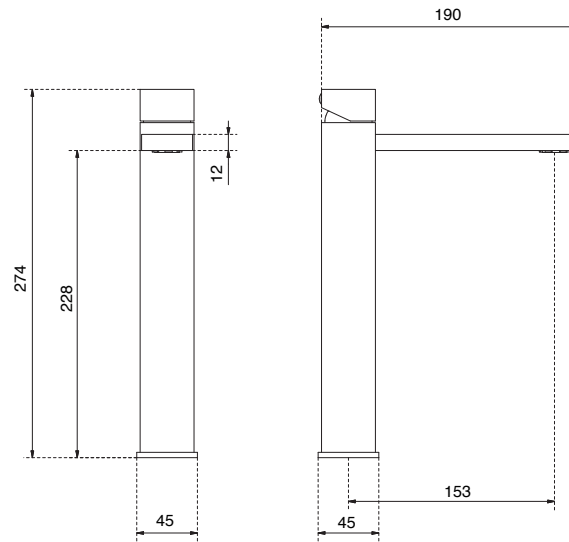

SERIE PHONTE 1 LAVABO / *BASIN* - VERSIONE ALTA / *HIGH VERSION*