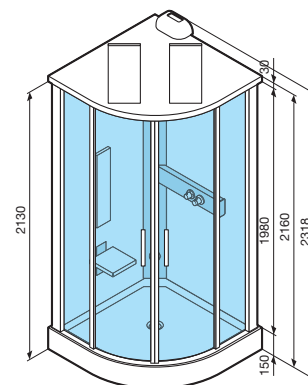

PIATTO ALTO / HIGH TRAY

1 1/2"	2 1/2"	3	Piedino d'appoggio Support kit	± 10 mm
A	B	C guaina impermeabile impermeable sheath	D Zona a disposizione per allacci idraulici NON ISPEZIONABILE! Area for hydraulic connection NOT CONTROLLABLE!	

CARATTERISTICHE IDRAULICHE

- Pressione dinamica ottimale 2÷5 bar
- Acqua calda 1/2"
- Acqua fredda 1/2"
- Allaccio sifone con raccordo Ø 40 mm

CARATTERISTICHE ELETTRICHE

- Tensione 220-230 V
- Frequenza 50/60 Hz
- Potenza massima assorbita: 3300 W
- Potenza nominale: 2500 W

HYDRAULIC CHARACTERISTIC

- Optimum dynamic pressure 2-5 bar
- 1/2" hot water connection
- Cold water connection 1/2"
- Siphon connection with 40 mm diameter coupling

ELECTRICAL CHARACTERISTIC

- Supply voltage 220-230 V
- Frequency 50/60 Hz
- Maximum absorbed power: 3300 W
- Nominal power 2500 W