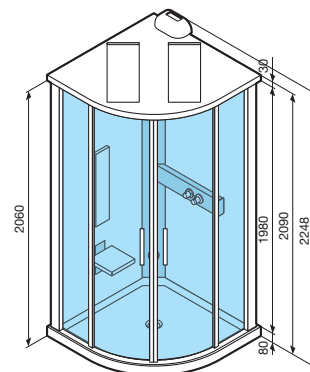

NEXIS 1 R90

PIATTO BASSO / LOW TRAY