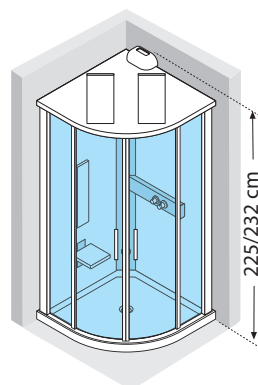

NEXIS 1 R90 Semicircolare / *Quadrant shower*

Nexis 1

Vetro 6 mm temperato certificato
Safety glass 6 mm complying
with European Standards
UNI EN 14428

Codice/Code: NEXR90M1-1KA	=	NEXR90M1-1K	+	A			
Esempio compilazione codice: How to choose your product using the codes:		NEXR90M1-1K		A	P	Q	T

Nexis 1 R90 - Cabina doccia con box semicircolare / Quadrant shower

VERSIONE HYDRO / HYDRO VERSION				A	P	Q	T
SENZA TETTuccio / WITHOUT DOME				bianco white	frassino ash	rovere sbianc. white oak	teak
MECCANICO MANUAL	90 x 90 x 206 H	h 8	NEXR90M1-1K	[Color swatches]	[Color swatches]	[Color swatches]	[Color swatches]
	90 x 90 x 214 H	h 16	NEXR99M1-1K				
TERMOSTATICO THERMOSTATIC	90 x 90 x 206 H	h 7	NEXR90T1-1K	[Color swatches]	[Color swatches]	[Color swatches]	[Color swatches]
	90 x 90 x 214 H	h 15	NEXR99T1-1K				