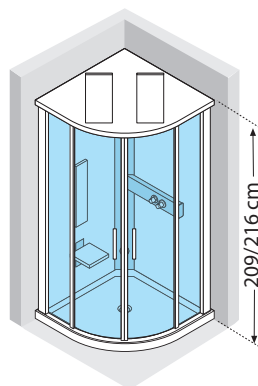

NEXIS 1 R90 Semicircolare / *Quadrant shower*

Nexis 1

Vetro 6 mm temperato certificato
Safety glass 6 mm complying
with European Standards
UNI EN 14428

Codice/Code: NEXR90M1-1KA	=	NEXR90M1-1K	+	A			
Esempio compilazione codice: How to choose your product using the codes:		NEXR90M1-1K		A	P	Q	T

Nexis 1 R90 - Cabina doccia con box semicircolare / Quadrant shower

VERSIONE HYDRO / HYDRO VERSION				A	P	Q	T
SENZA TETTuccio / WITHOUT DOME				bianco white	frassino ash	rovere sbianc. white oak	teak
MECCANICO MANUAL	90 x 90 x 206 H	h 8	NEXR90M1-1K	[Color swatches]	[Color swatches]	[Color swatches]	[Color swatches]
	90 x 90 x 214 H	h 16	NEXR99M1-1K				
TERMOSTATICO THERMOSTATIC	90 x 90 x 206 H	h 7	NEXR90T1-1K	[Color swatches]	[Color swatches]	[Color swatches]	[Color swatches]
	90 x 90 x 214 H	h 15	NEXR99T1-1K				