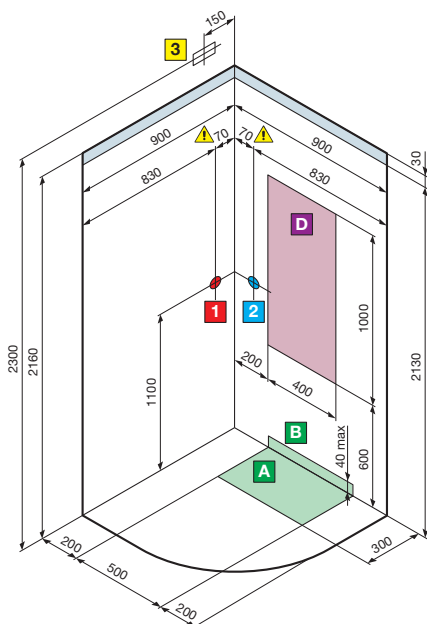

PIATTO ALTO / HIGH TRAY

1 1/2"	2 1/2"	3	Piedino d'appoggio Support kit	± 10 mm
A	B	C guaina impermeabile impermeable sheath	D Zona a disposizione per allacci idraulici NON ISPEZIONABILE! Area for hydraulic connection NOT CONTROLLABLE!	

CARATTERISTICHE IDRAULICHE

- Pressione dinamica ottimale 2÷5 bar
- Acqua calda 1/2"
- Acqua fredda 1/2"
- Allaccio sifone con raccordo Ø 40 mm

CARATTERISTICHE ELETTRICHE

- Tensione 220-230 V
- Frequenza 50/60 Hz
- Potenza massima assorbita: 3300 W
- Potenza nominale: 2500 W

HYDRAULIC CHARACTERISTIC

- Optimum dynamic pressure 2-5 bar
- 1/2" hot water connection
- Cold water connection 1/2"
- Siphon connection with 40 mm diameter coupling

ELECTRICAL CHARACTERISTIC

- Supply voltage 220-230 V
- Frequency 50/60 Hz
- Maximum absorbed power: 3300 W
- Nominal power 2500 W