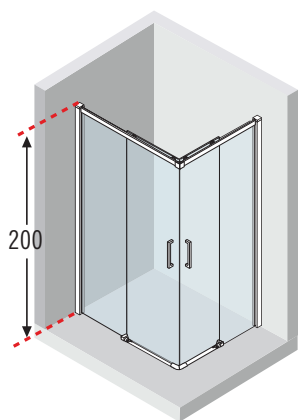

KUADRA

Kuadra

KUADRA

ref. **1** **Kuadra R** - Box doccia curvo a 4 ante, 2 scorrevoli + 2 fisse / *Curved shower enclosure, 4 sections, 2 sliding + 2 fixed*

ref. **5** **Kuadra G+1F** *IN LINEA / IN LINE* Porta doccia a 1 battente + 1 fisso in linea / *Pivot door and 1 panel in line +* ref. **8** **Kuadra F** - Parete fissa / *Side panel*

Kuadra

altezza box / shower height

200 cm

crystallo trasparente / clear glass

8 mm

ref. **1** **Kuadra R** - Box doccia curvo a 4 ante, 2 scorrevoli + 2 fisse / Curved shower enclosure, 4 sections, 2 sliding + 2 fixed

ref. **2** **Kuadra A** - Cabina doccia angolare a 4 ante, 2 scorrevoli + 2 fisse / Corner entry enclosure, 2 sliding + 2 fixed sections

Maggiori informazioni per la scelta PRECISA del vostro modello vedere pag. 63.
For more help with choosing EXACTLY the model you want, see page 63.
Come rilevare le misure vedi pag. 62. / How to take the measurement see page 62.

Take the measurements from wall to the external edge of the shower tray. Measurements must be taken once the walls are finished and tiled, according to the above drawings.