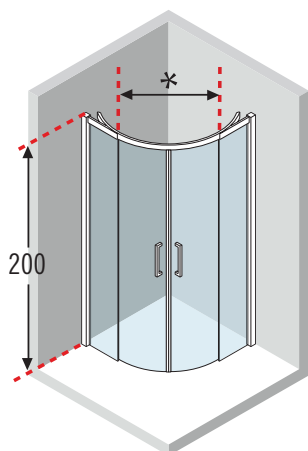

KUADRA

Kuadra

KUADRA

ref. **1** **Kuadra R** - Box doccia curvo a 4 ante, 2 scorrevoli + 2 fisse / *Curved shower enclosure, 4 sections, 2 sliding + 2 fixed*

ref. **5** **Kuadra G+1F** *IN LINEA / IN LINE* Porta doccia a 1 battente + 1 fisso in linea / *Pivot door and 1 panel in line +* ref. **8** **Kuadra F** - Parete fissa / *Side panel*

Kuadra

altezza box / shower height

200 cm

crystallo trasparente / clear glass

8 mm

ref. **1** **Kuadra R** - Box doccia curvo a 4 ante, 2 scorrevoli + 2 fisse / Curved shower enclosure, 4 sections, 2 sliding + 2 fixed

ref. **2** **Kuadra A** - Cabina doccia angolare a 4 ante, 2 scorrevoli + 2 fisse / Corner entry enclosure, 2 sliding + 2 fixed sections

Maggiori informazioni per la scelta PRECISA del vostro modello vedere pag. 63.
For more help with choosing EXACTLY the model you want, see page 63.
Come rilevare le misure vedi pag. 62. / How to take the measurement see page 62.

Take the measurements from wall to the external edge of the shower tray. Measurements must be taken once the walls are finished and tiled, according to the above drawings.