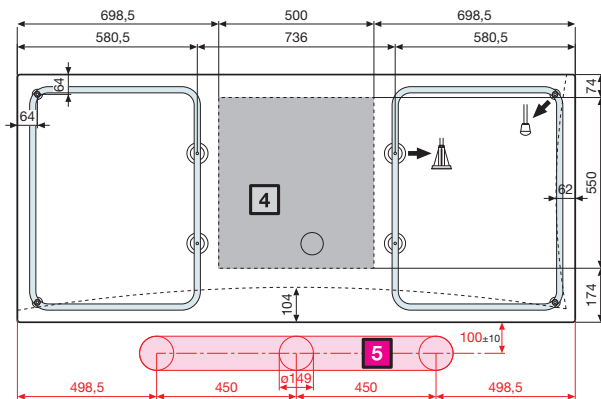

Sense 6 - Y

Sense 6 - Y

Baignoires rectangulaire / *Rectangular bathtub*

cm 170x70 contenance / *capacity 180 lt.*

cm 180x80 contenance / *capacity 220 lt.*

cm 190x80 contenance / *capacity 230 lt.*

FINITIONS / FEATURES

PANISPEL-A

PROFILÉ DE FINITIONS RIGIDE
BATH EDGE PROFILE

PRV185-30

1 côté/side
cm 185

PRV18585-30

2 côtés/sides
cm 185x85

Mesures Measurements (cm)	Baignoire Bathtub	Code Code	Prix Price
SANS robinetterie bord baignoire <i>WITHOUT bath mounted cascade mixer</i>			

HYDRAULIC CHARACTERISTICS

- 6 whirlpool nozzles
- 12 airpool nozzles
- 6 back airpool nozzles
- Siphon connection with 1 1/2" coupling

ELECTRICAL CHARACTERISTICS

- Supply voltage 220-230 V
- Frequency 50 Hz
- Maximum absorbed power: whirlpool 880 W, airpool 900 W, whirlpool + airpool: 1800 W

SENSE 6 - Y 190x80

Robinetterie montage au sol / *Floor-mounted mixer*

Robinetterie bord baignoire / *Bath mounted cascade mixer*

1M 2M Installation au mur (non fourni) / *Installation to wall (not supplied)*