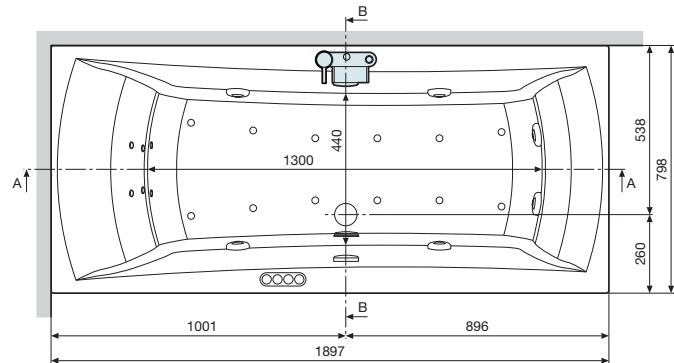

1M 2M Installation au mur (non fourni) / *Installation to wall (not supplied)*

4 Zone conseillée pour le vidage des eaux au sol / *Recommended position for floor discharge.*

5 Zone disponible pour robinetterie montage au sol / *Area available for free standing mixer installation*

En amont de l'appareil, installer un disjoncteur différentiel de 30 mA et un coupe-circuit magnétothermique à déconnection omnipolaire distance d'ouverture ≥ 3 mm.

The whirlpool bath system must be fitted upstream with a 30 mA circuit breaker with a minimum contact of 3mm.

CARACTERISTIQUES HYDRAULIQUES

- 6 injecteurs whirlpool
- 12 injecteurs airpool
- 6 injecteurs dorsaux
- Siphon 1 1/2"

CARACTERISTIQUES ELECTRIQUES

- 220-230 V
- 50 Hz
- Absorption maximale: whirlpool 880 W, airpool 900 W, whirlpool + airpool: 1800 W

HYDRAULIC CHARACTERISTICS

- 6 whirlpool nozzles
- 12 airpool nozzles
- 6 back airpool nozzles
- Siphon connection with 1 1/2" coupling

ELECTRICAL CHARACTERISTICS

- Supply voltage 220-230 V
- Frequency 50 Hz
- Maximum absorbed power: whirlpool 880 W, airpool 900 W, whirlpool + airpool: 1800 W