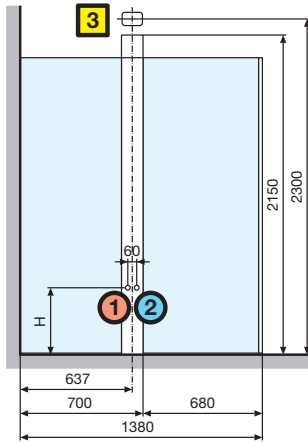

ref. **3** Life 3 - Paroi de douche multifonctions avec porte pivotante et 2 panneaux fixes / Multi-function shower cubicle with hinged door + 2 fixed panels

400 ≤ H ≤ 500

LIFE8314070-1B LIFE8314080-1B
LIFE8314075-1B LIFE8314090-1B