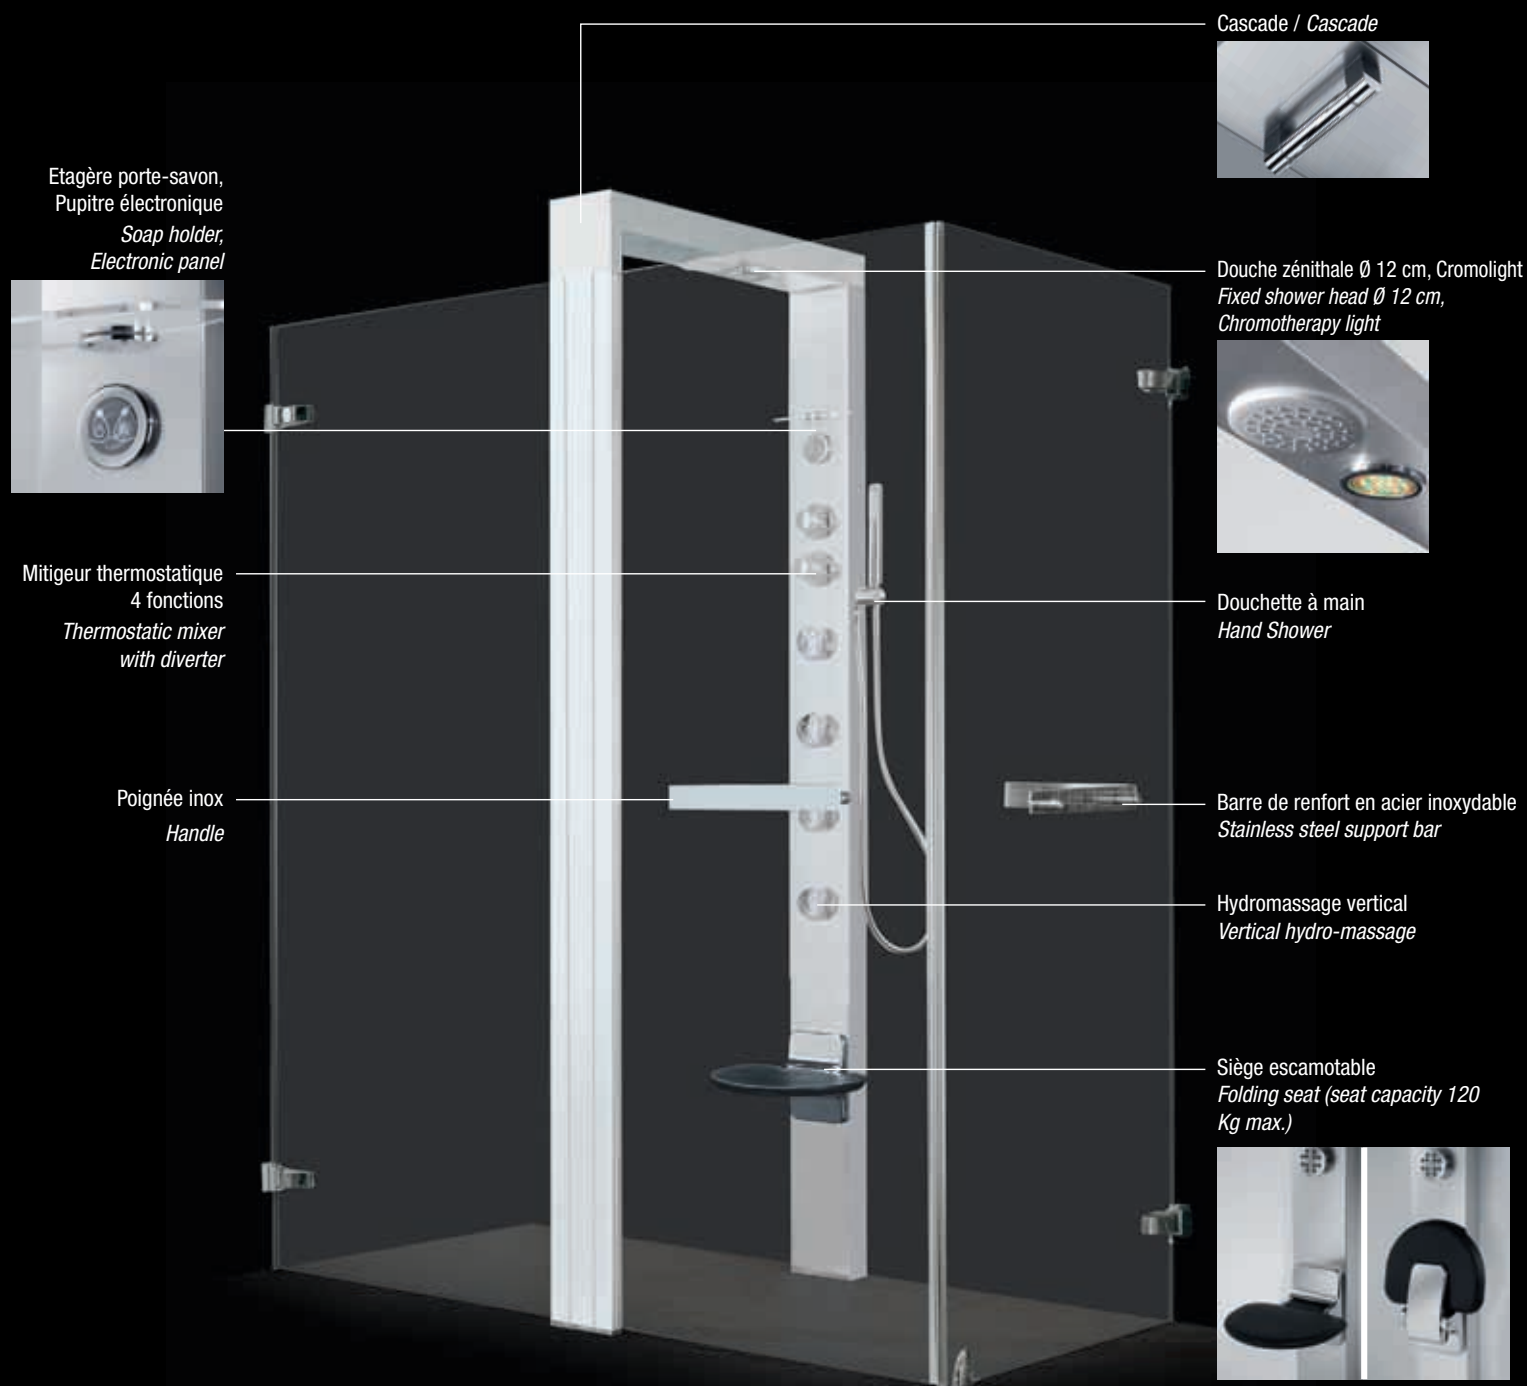

Life

hauteur paroi / *shower height*

200 cm

hauteur totale / *total height*

215 cm

crystal transparent / *clear glass*

8 mm

ref. **3** **Life 3** - Paroi de douche multifonctions avec porte pivotante et 2 panneaux fixes / *Multi-function shower cubicle with hinged door + 2 fixed panels*

LIFE8314070-

1

B

Mesures Measurements (cm)	Passage Access (cm)	VERSION CROMOLIGHT* CHROMOLIGHT VERSION*			VERSION EASY* EASY VERSION*		
		Code	Verre / Glass	Profilé / Profile Prix / Price	Code	Verre / Glass	Profilé / Profile Prix / Price
		1		B	1		B
		Transparent Clear		Silver	Transparent Clear		Silver
138 x 69	67	LIFE8314070-			LIFE8314070E-		
148 x 69	67	LIFE8315070-			LIFE8315070E-		
158 x 69	67	LIFE8316070-			LIFE8316070E-		
168 x 69	67	LIFE8317070-			LIFE8317070E-		
178 x 69	67	LIFE8318070-			LIFE8318070E-		
138 x 74	67	LIFE8314075-			LIFE8314075E-		
148 x 74	67	LIFE8315075-			LIFE8315075E-		
158 x 74	67	LIFE8316075-			LIFE8316075E-		
168 x 74	67	LIFE8317075-			LIFE8317075E-		
178 x 74	67	LIFE8318075-			LIFE8318075E-		
138 x 79	67	LIFE8314080-			LIFE8314080E-		
148 x 79	67	LIFE8315080-			LIFE8315080E-		
158 x 79	67	LIFE8316080-			LIFE8316080E-		
168 x 79	67	LIFE8317080-			LIFE8317080E-		
178 x 79	67	LIFE8318080-			LIFE8318080E-		
138 x 89	67	LIFE8314090-			LIFE8314090E-		
148 x 89	67	LIFE8315090-			LIFE8315090E-		
158 x 89	67	LIFE8316090-			LIFE8316090E-		
168 x 89	67	LIFE8317090-			LIFE8317090E-		
178 x 89	67	LIFE8318090-			LIFE8318090E-		

*Caractéristique version Cromolight p. 108 / *Technical specifications for Cromolight version page 108.**Caractéristique version Easy: douche zénithale, douchette à main, siège / *Technical specifications for Easy version: fixed shower head, hand shower, folding seat.*

Finitions version cromolight / Features chromolight version

Cristal transparent
Clear glass

Silver

ref. **3** Life 3 - Paroi de douche multifonctions avec porte pivotante et 2 panneaux fixes / Multi-function shower cubicle with hinged door + 2 fixed panels