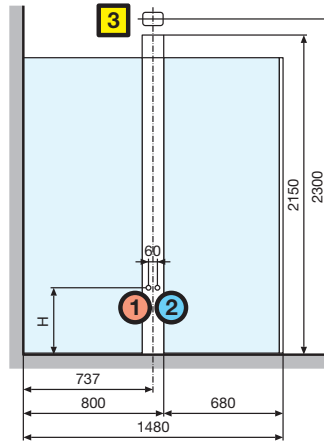

400 ≤ H ≤ 500

LIFE8315070-1B LIFE8315080-1B
LIFE8315075-1B LIFE8315090-1B