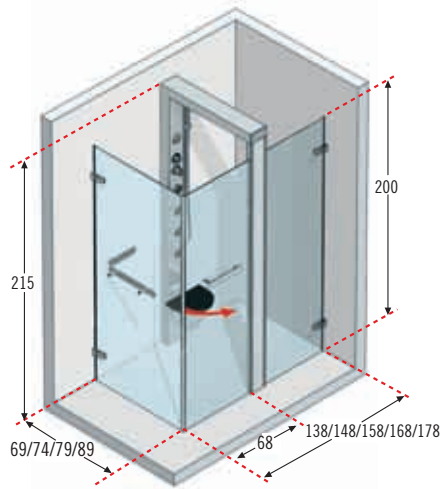

ref. **1** Life 1 - Espace douche multifonctions à 2 portes battantes / Multi-function shower space with two curved pivoting sections

ref. **3** Life 3 - Paroi de douche multifonctions avec porte pivotante et 2 panneaux fixes / Multi-function shower cubicle with hinged door + 2 fixed panels

Life

hauteur paroi / *shower height*

200 cm

hauteur totale / *total height*

215 cm

crystal transparent / *clear glass*

8 mm

ref. **3** **Life 3** - Paroi de douche multifonctions avec porte pivotante et 2 panneaux fixes / *Multi-function shower cubicle with hinged door + 2 fixed panels*

Réversible / *Reversible*

Données techniques / *Technical drawings pag. 110.*

Code: **LIFE8314070-1B**= **LIFE8314070-** + **1** + **B**

Exemple de composition du code:

How to choose your product using the codes:

LIFE8314070-

1

B

Mesures Measurements (cm)	Passage Access (cm)	VERSION CROMOLIGHT* CHROMOLIGHT VERSION*			VERSION EASY* EASY VERSION*		
		Code	Verre / Glass	Profilé / Profile Prix / Price	Code	Verre / Glass	Profilé / Profile Prix / Price
		1		B	1		B
		Transparent Clear		Silver	Transparent Clear		Silver
138 x 69	67	LIFE8314070-			LIFE8314070E-		
148 x 69	67	LIFE8315070-			LIFE8315070E-		
158 x 69	67	LIFE8316070-			LIFE8316070E-		
168 x 69	67	LIFE8317070-			LIFE8317070E-		
178 x 69	67	LIFE8318070-			LIFE8318070E-		
138 x 74	67	LIFE8314075-			LIFE8314075E-		
148 x 74	67	LIFE8315075-			LIFE8315075E-		
158 x 74	67	LIFE8316075-			LIFE8316075E-		
168 x 74	67	LIFE8317075-			LIFE8317075E-		
178 x 74	67	LIFE8318075-			LIFE8318075E-		
138 x 79	67	LIFE8314080-			LIFE8314080E-		
148 x 79	67	LIFE8315080-			LIFE8315080E-		
158 x 79	67	LIFE8316080-			LIFE8316080E-		
168 x 79	67	LIFE8317080-			LIFE8317080E-		
178 x 79	67	LIFE8318080-			LIFE8318080E-		
138 x 89	67	LIFE8314090-			LIFE8314090E-		
148 x 89	67	LIFE8315090-			LIFE8315090E-		
158 x 89	67	LIFE8316090-			LIFE8316090E-		
168 x 89	67	LIFE8317090-			LIFE8317090E-		
178 x 89	67	LIFE8318090-			LIFE8318090E-		