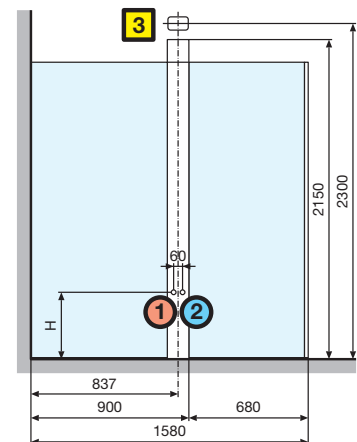

400 ≤ H ≤ 500

LIFE8316070-1B LIFE8316080-1B
LIFE8316075-1B LIFE8316090-1B