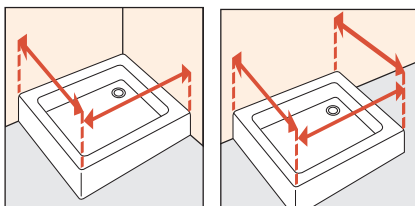

Optional

Barre de fixation a plafond
Support ceiling bracket

Code	€
R801S0FEL-K	

Comment relever les mesures
How to take the measurement

Prendre les mesures du mur au bord extérieur du receveur de douche. Relever les mesures après la pose du carrelage.

Take the measurements from wall to the external edge of the shower tray. Measurements must be taken once the walls are finished and tiled, according to the above drawings.