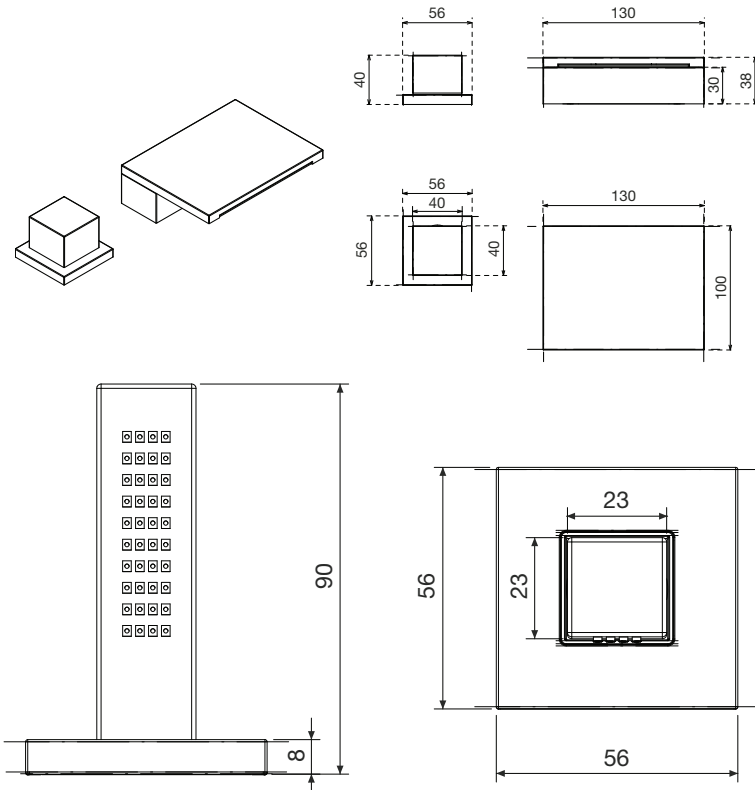

SERIE FLY 2 BAIGNOIRE / BATHTUB