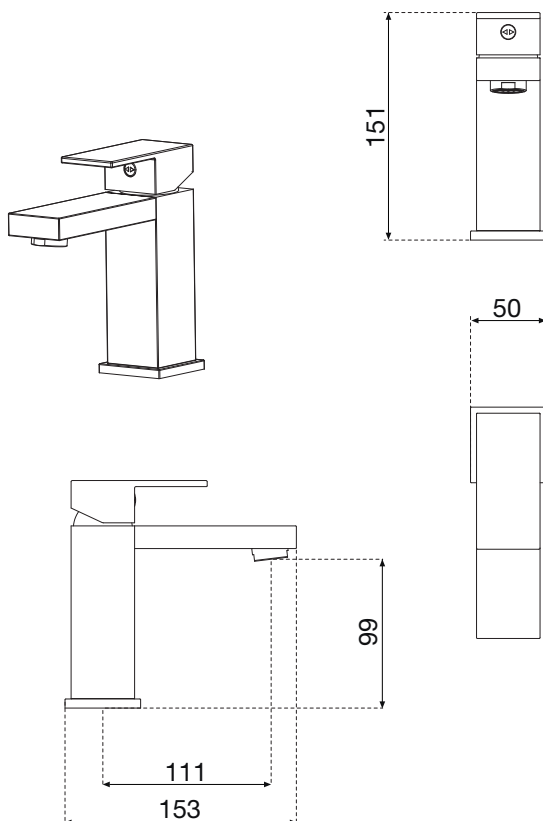

**SERIE FLY 2 LAVABO / BASIN
VERSION BASSE / LOW VERSION**