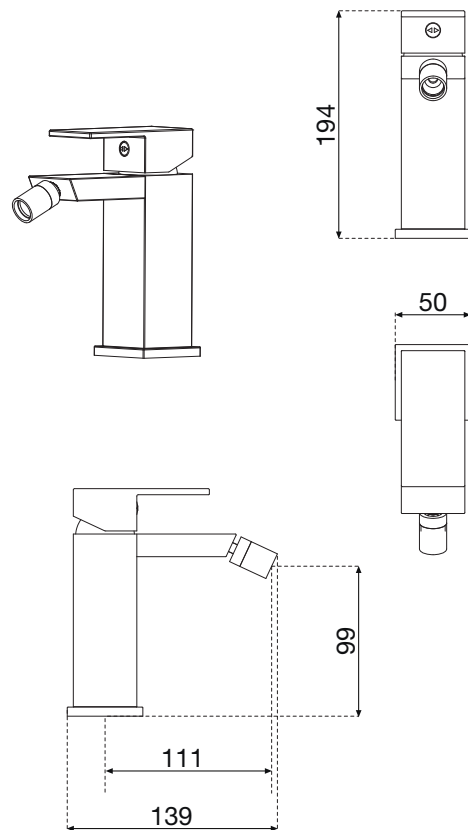

SERIE FLY 2 BIDET