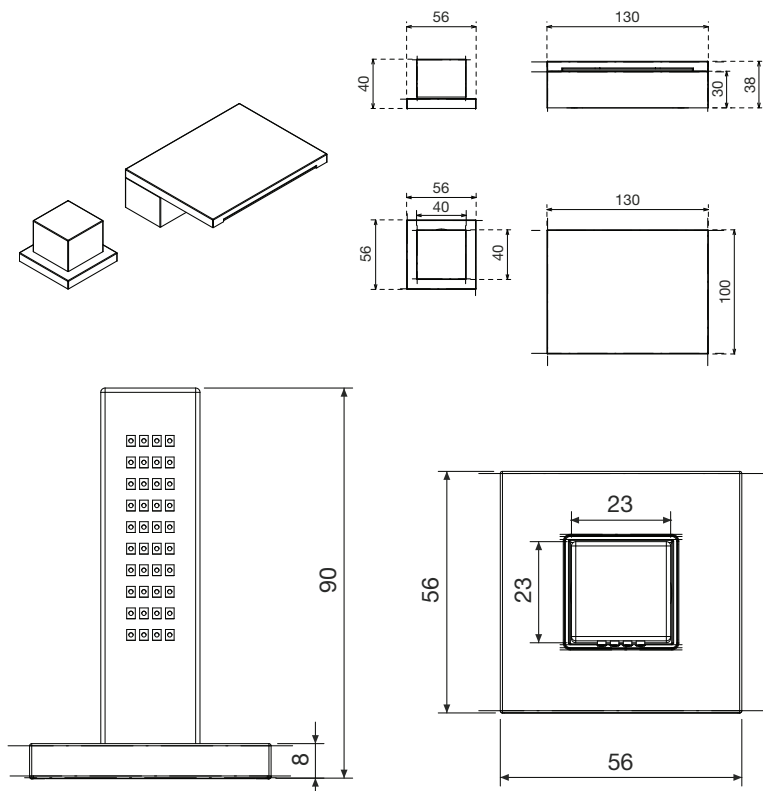

SERIE FLY 2 BAIGNOIRE / *BATHTUB*