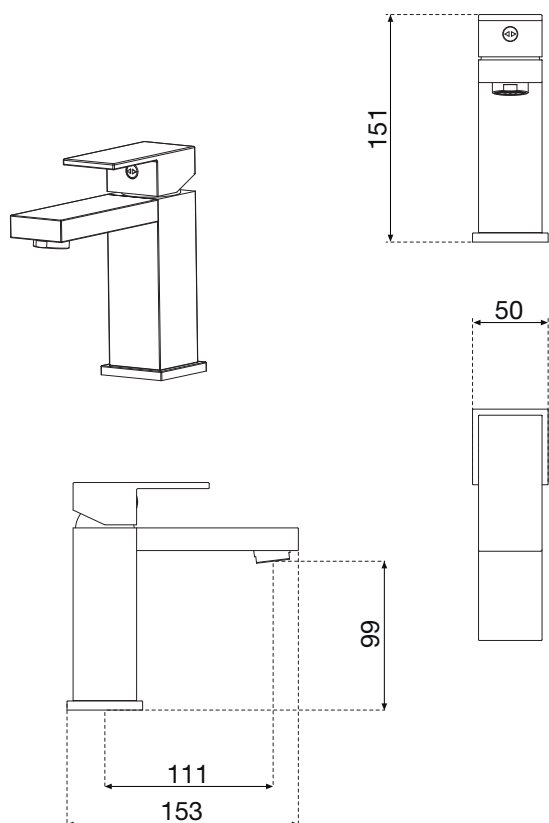

SERIE FLY 2 LAVABO / *BASIN*
VERSION BASSE / *LOW VERSION*