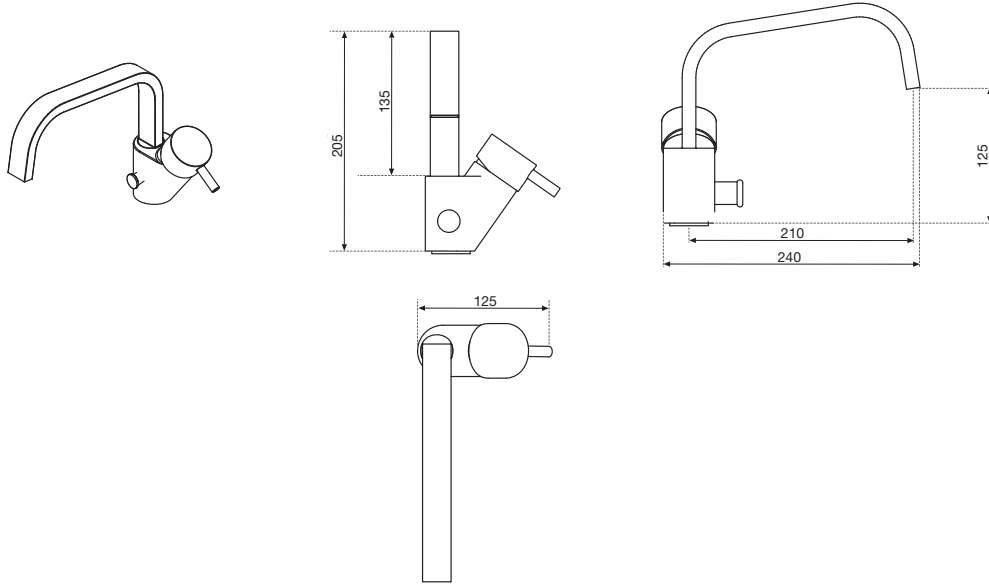

SERIE FLY 1 BAIGNOIRE / *BATHTUB*