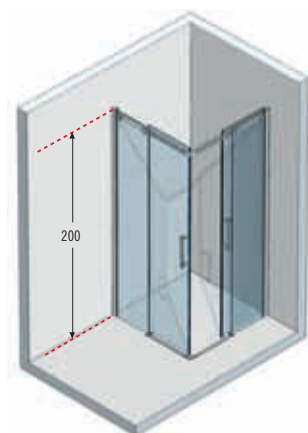

PVD CHROME FINISH

Zero emission integrated cycle, 100% environment-friendly. Antiscale, antibacteria, ecological, long-time shining resistance.

Comment relever les mesures How to take the measurement

Prendre les mesures du mur au bord extérieur du receveur de douche. Relever les mesures après la pose du carrelage.

Take the measurements from wall to the external edge of the shower tray. Measurements must be taken once the walls are finished and tiled, according to the above drawings.

Données techniques / Technical drawings

ref. **1** **Diamanti A** - Accès d'angle à 4 panneaux: 2 coulissants + 2 fixes / Comer entry shower enclosure, 4 sections, 2 sliding + 2 fixed

Code	Dimensions paroi de - a Measures shower trays from - to	B	A
DIAMAA80-	77,5 - 80	76 - 78,5	35 - 37,5
DIAMAA90-	87,5 - 90	86 - 88,5	40 - 42,5
DIAMAA100-	97,5 - 100	96 - 98,5	50 - 52,5
DIAMAA110-	107,5 - 110	106 - 108,5	60 - 62,5
DIAMAA120-	117,5 - 120	116 - 118,5	70 - 72,5