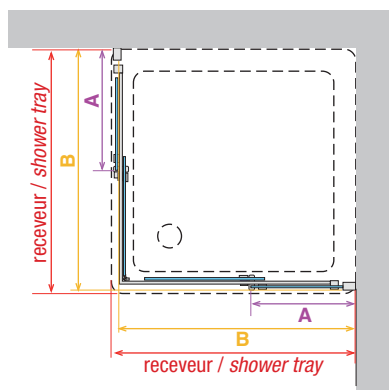

PVD CHROME FINISH

Zero emission integrated cycle, 100% environment-friendly. Antiscale, antibacteria, ecological, long-time shining resistance.

Comment relever les mesures How to take the measurement

Prendre les mesures du mur au bord extérieur du receveur de douche. Relever les mesures après la pose du carrelage.

Take the measurements from wall to the external edge of the shower tray. Measurements must be taken once the walls are finished and tiled, according to the above drawings.

Données techniques / Technical drawings

ref. **1** **Diamanti A** - Accès d'angle à 4 panneaux: 2 coulissants + 2 fixes / Comer entry shower enclosure, 4 sections, 2 sliding + 2 fixed

Code	Dimensions paroi de - a Measures shower trays from - to	B	A
DIAMAA80-	77,5 - 80	76 - 78,5	35 - 37,5
DIAMAA90-	87,5 - 90	86 - 88,5	40 - 42,5
DIAMAA100-	97,5 - 100	96 - 98,5	50 - 52,5
DIAMAA110-	107,5 - 110	106 - 108,5	60 - 62,5
DIAMAA120-	117,5 - 120	116 - 118,5	70 - 72,5